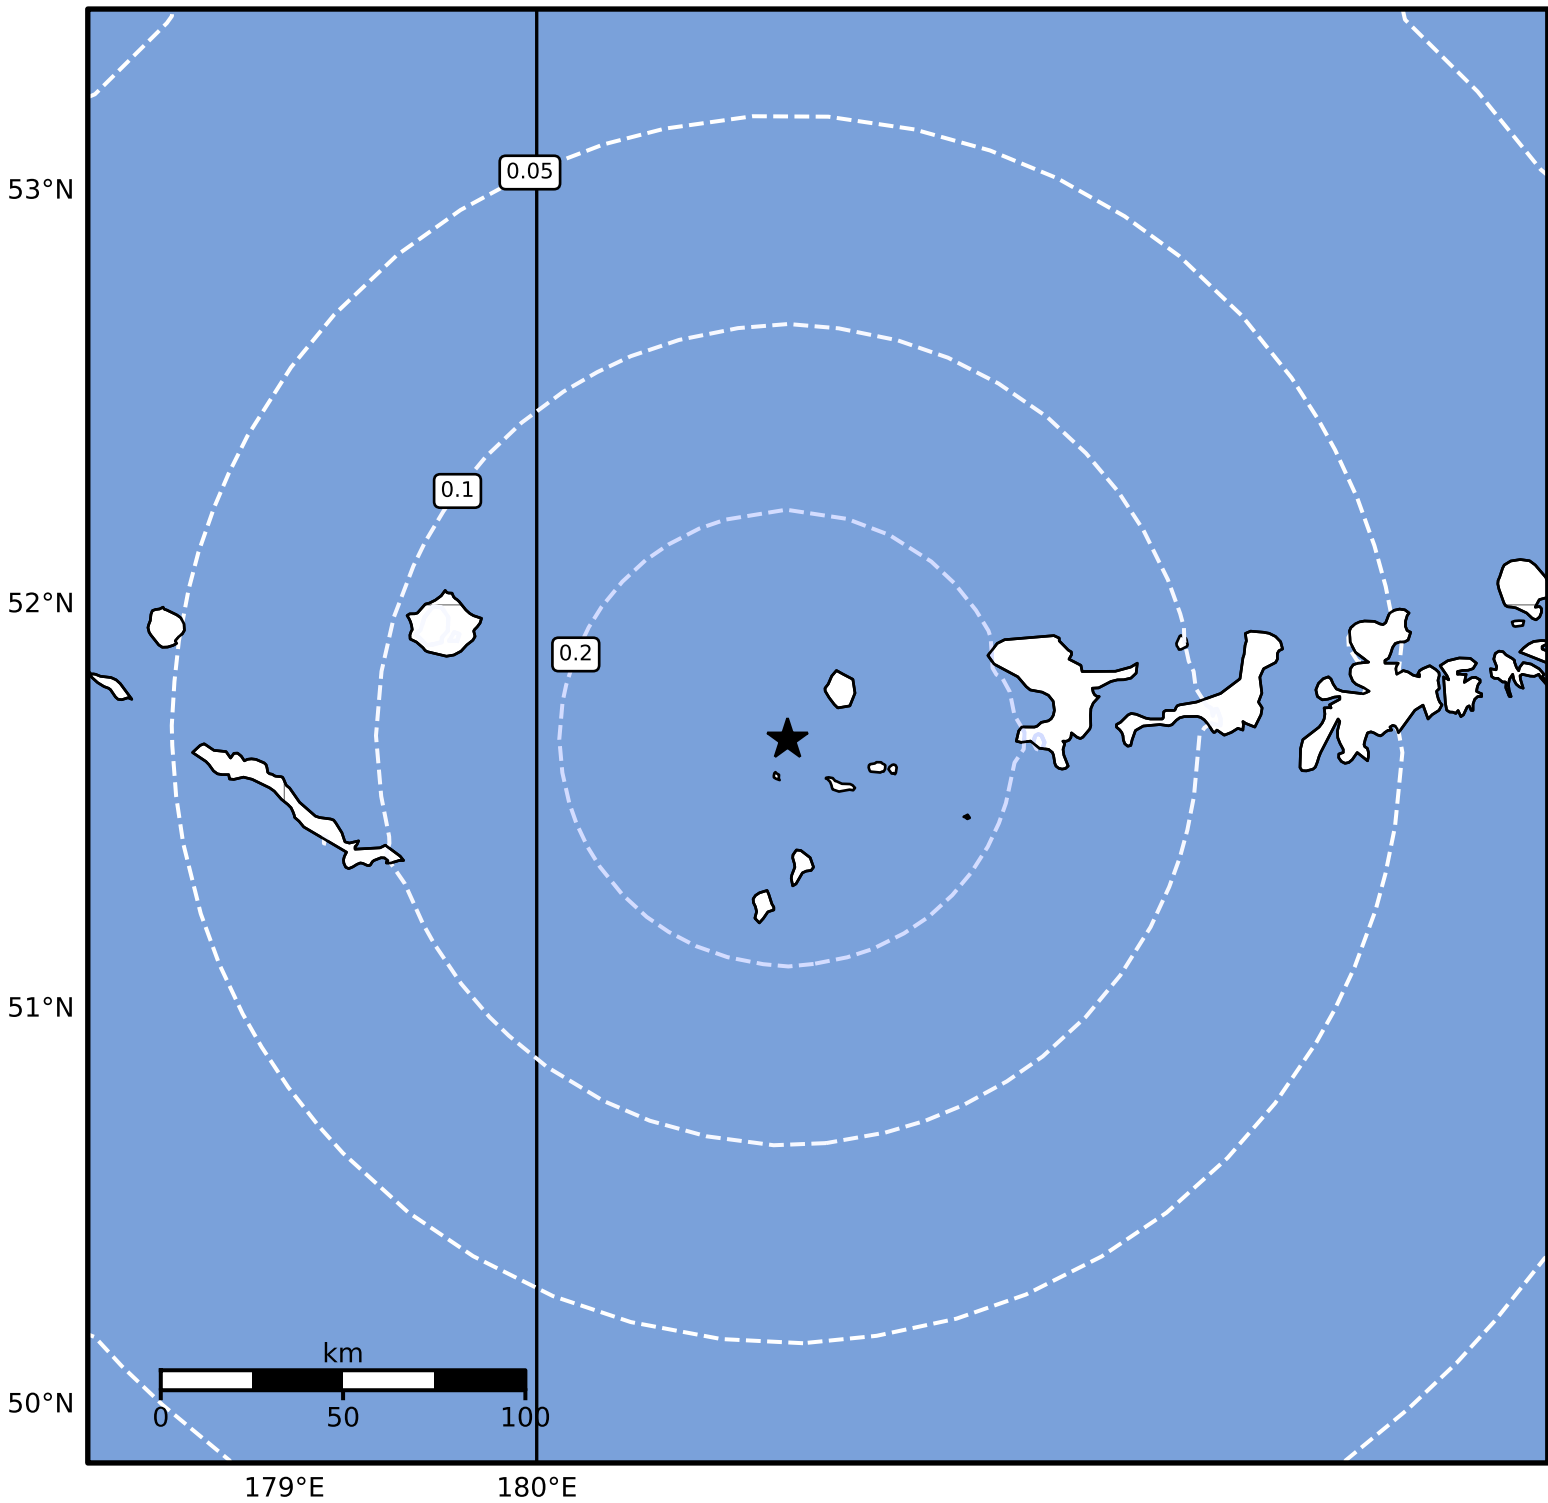

0.3 Second Peak Spectral Acceleration Map Alaska Earthquake Center
ShakeMap: 139 km (86 miles) E of Amchitka
Jul 18, 2024 21:49:25 UTC M3.7 N51.67 W179.01 Depth: 75.7km ID:ak024974a2ly

SA(0.3) (%g)	0.1	0.2	0.5	1	2	5	10	20	50	100	200
--------------	-----	-----	-----	---	---	---	----	----	----	-----	-----

Scale based on Worden et al. (2012)

Version 2: Processed 2024-07-19T02:07:33Z

△ Seismic Instrument ○ Reported Intensity

★ Epicenter