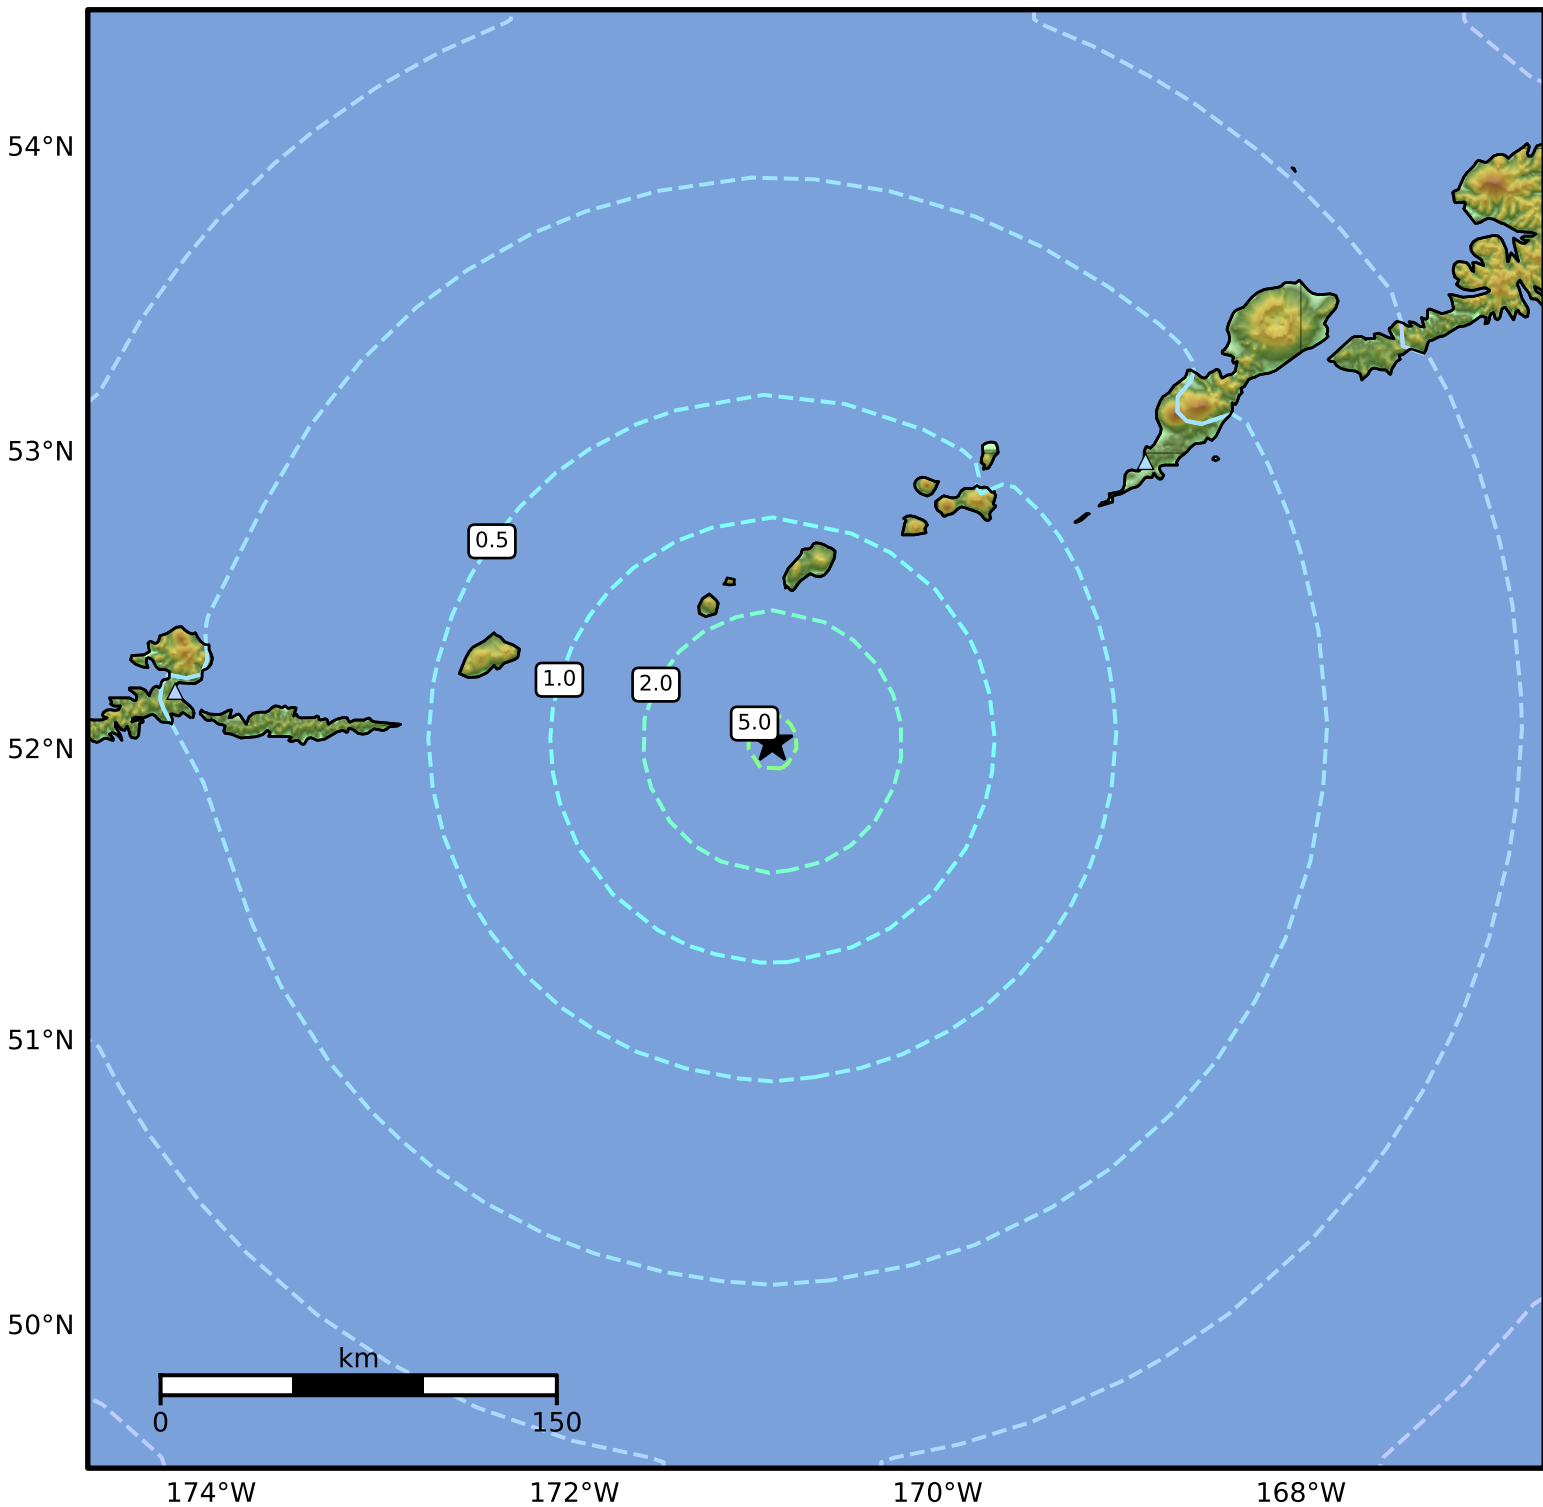

1.0 Second Peak Spectral Acceleration Map Alaska Earthquake Center
ShakeMap: 82 km (51 miles) ESE of Amukta Pass
Jul 19, 2024 03:13:45 UTC M6.0 N52.03 W170.91 Depth: 25.5km ID:ak02498gvxob

SA(1.0) (%g)	0.1	0.2	0.5	1	2	5	10	20	50	100	200
--------------	-----	-----	-----	---	---	---	----	----	----	-----	-----

Scale based on Worden et al. (2012)

Version 5: Processed 2024-07-19T03:59:47Z

△ Seismic Instrument ○ Reported Intensity

★ Epicenter