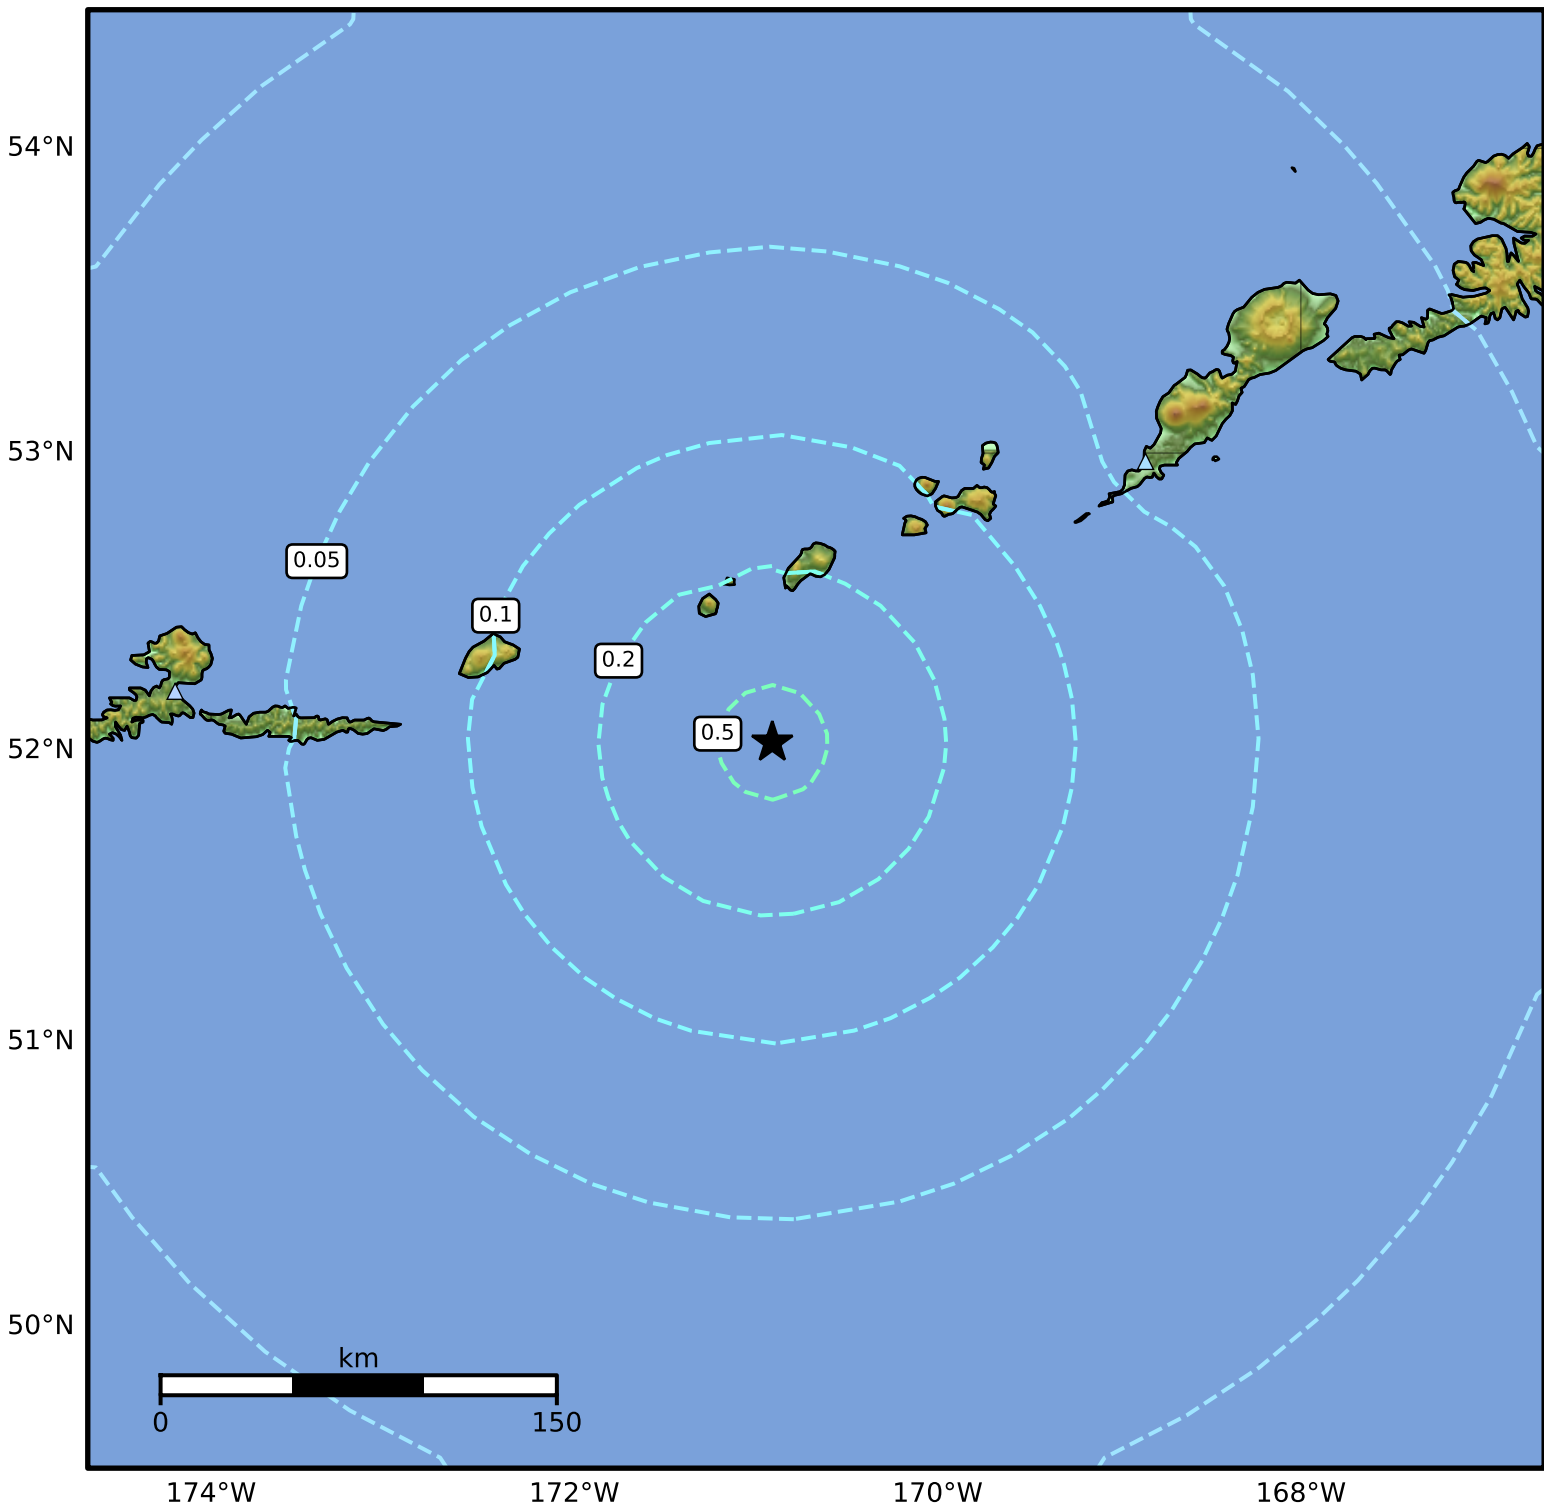

3.0 Second Peak Spectral Acceleration Map Alaska Earthquake Center
ShakeMap: 82 km (51 miles) ESE of Amukta Pass
Jul 19, 2024 03:13:45 UTC M6.0 N52.03 W170.91 Depth: 25.5km ID:ak02498gvxob

Scale based on Worden et al. (2012)

Version 5: Processed 2024-07-19T03:59:47Z

△ Seismic Instrument ○ Reported Intensity

★ Epicenter