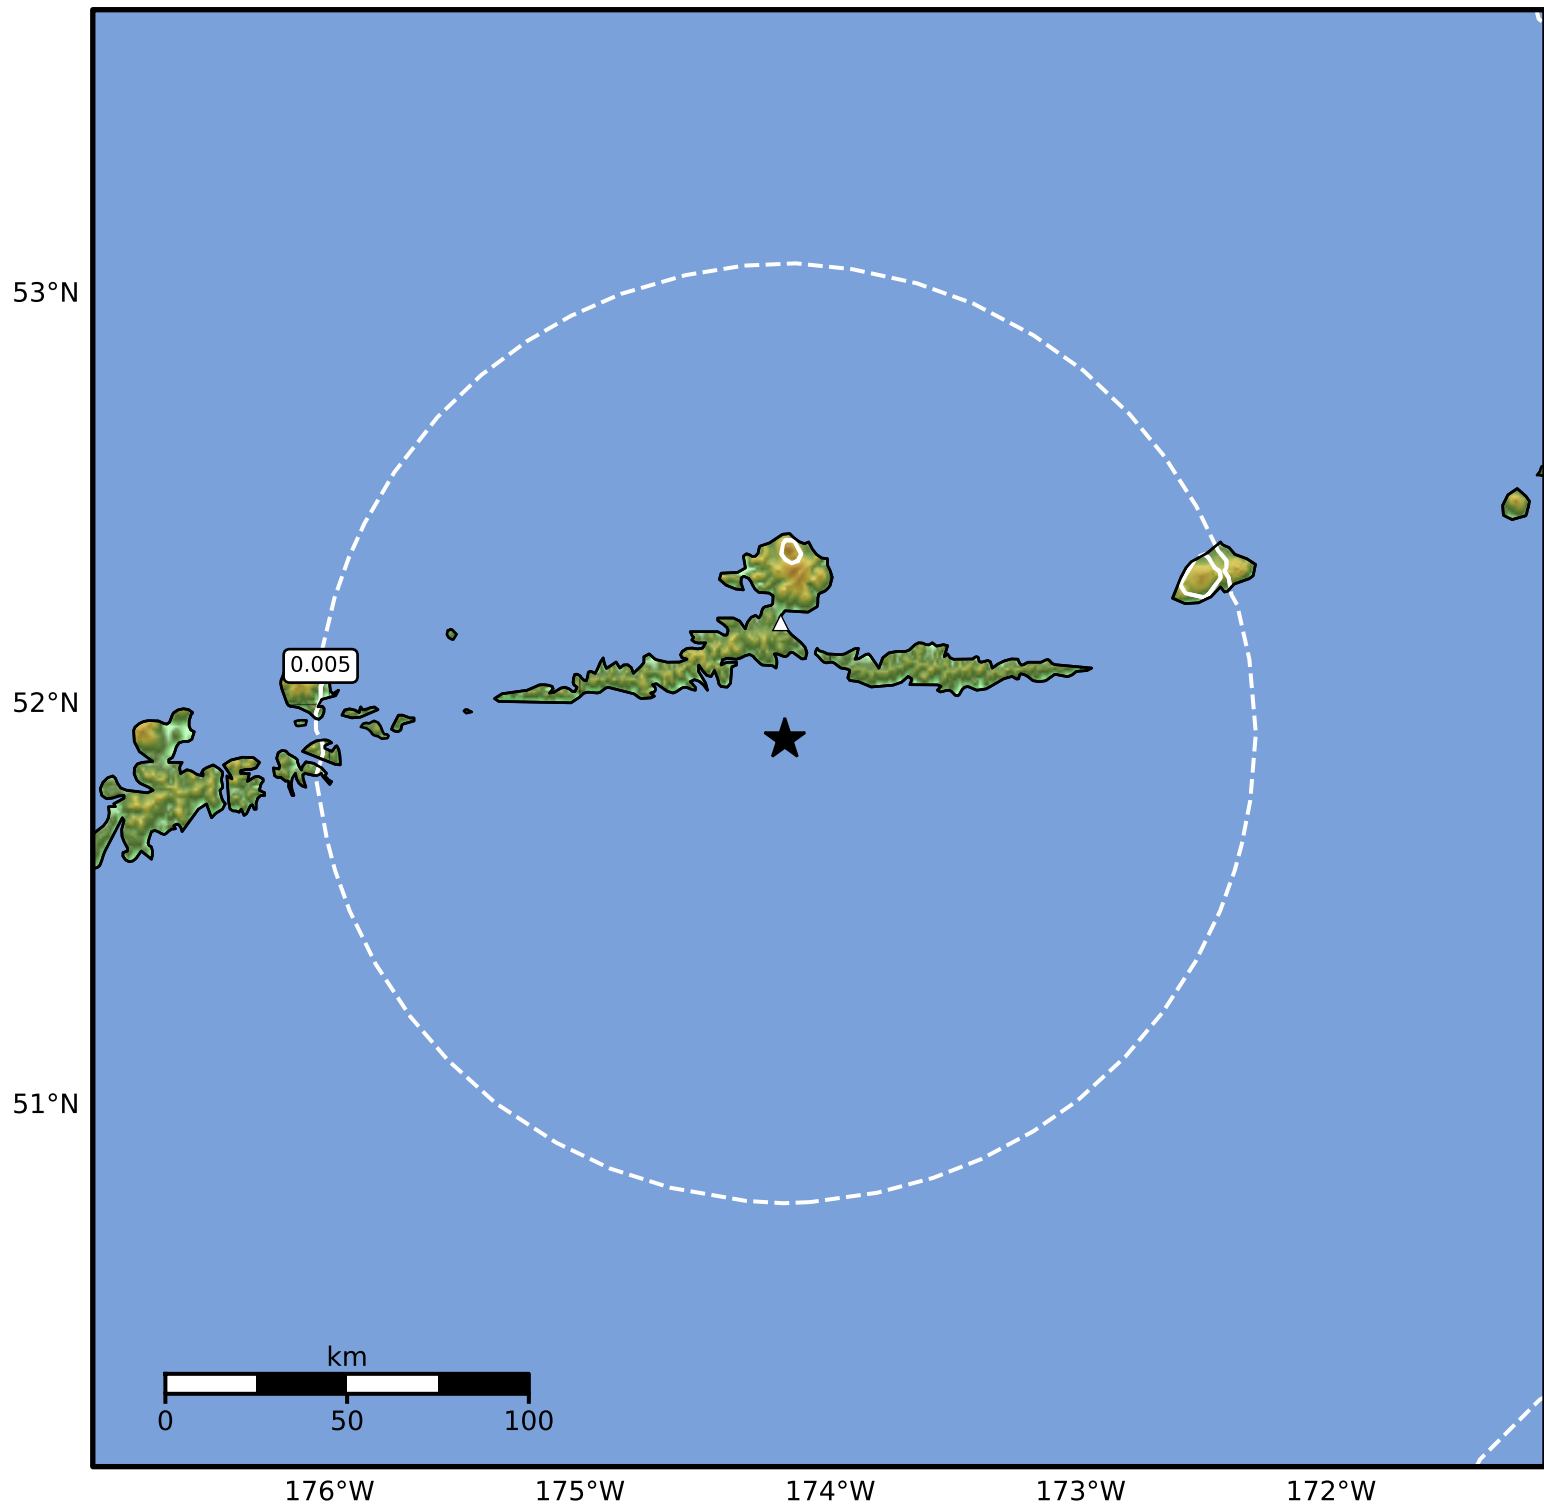

Peak Ground Velocity Map Alaska Earthquake Center  
ShakeMap: 31 km (19 miles) S of Atka  
Jul 22, 2024 01:52:58 UTC M3.8 N51.91 W174.18 Depth: 201.5km ID:ak0249deiysb

Scale based on Worden et al. (2012)

Version 1: Processed 2024-07-22T01:58:54Z

△ Seismic Instrument ○ Reported Intensity

★ Epicenter