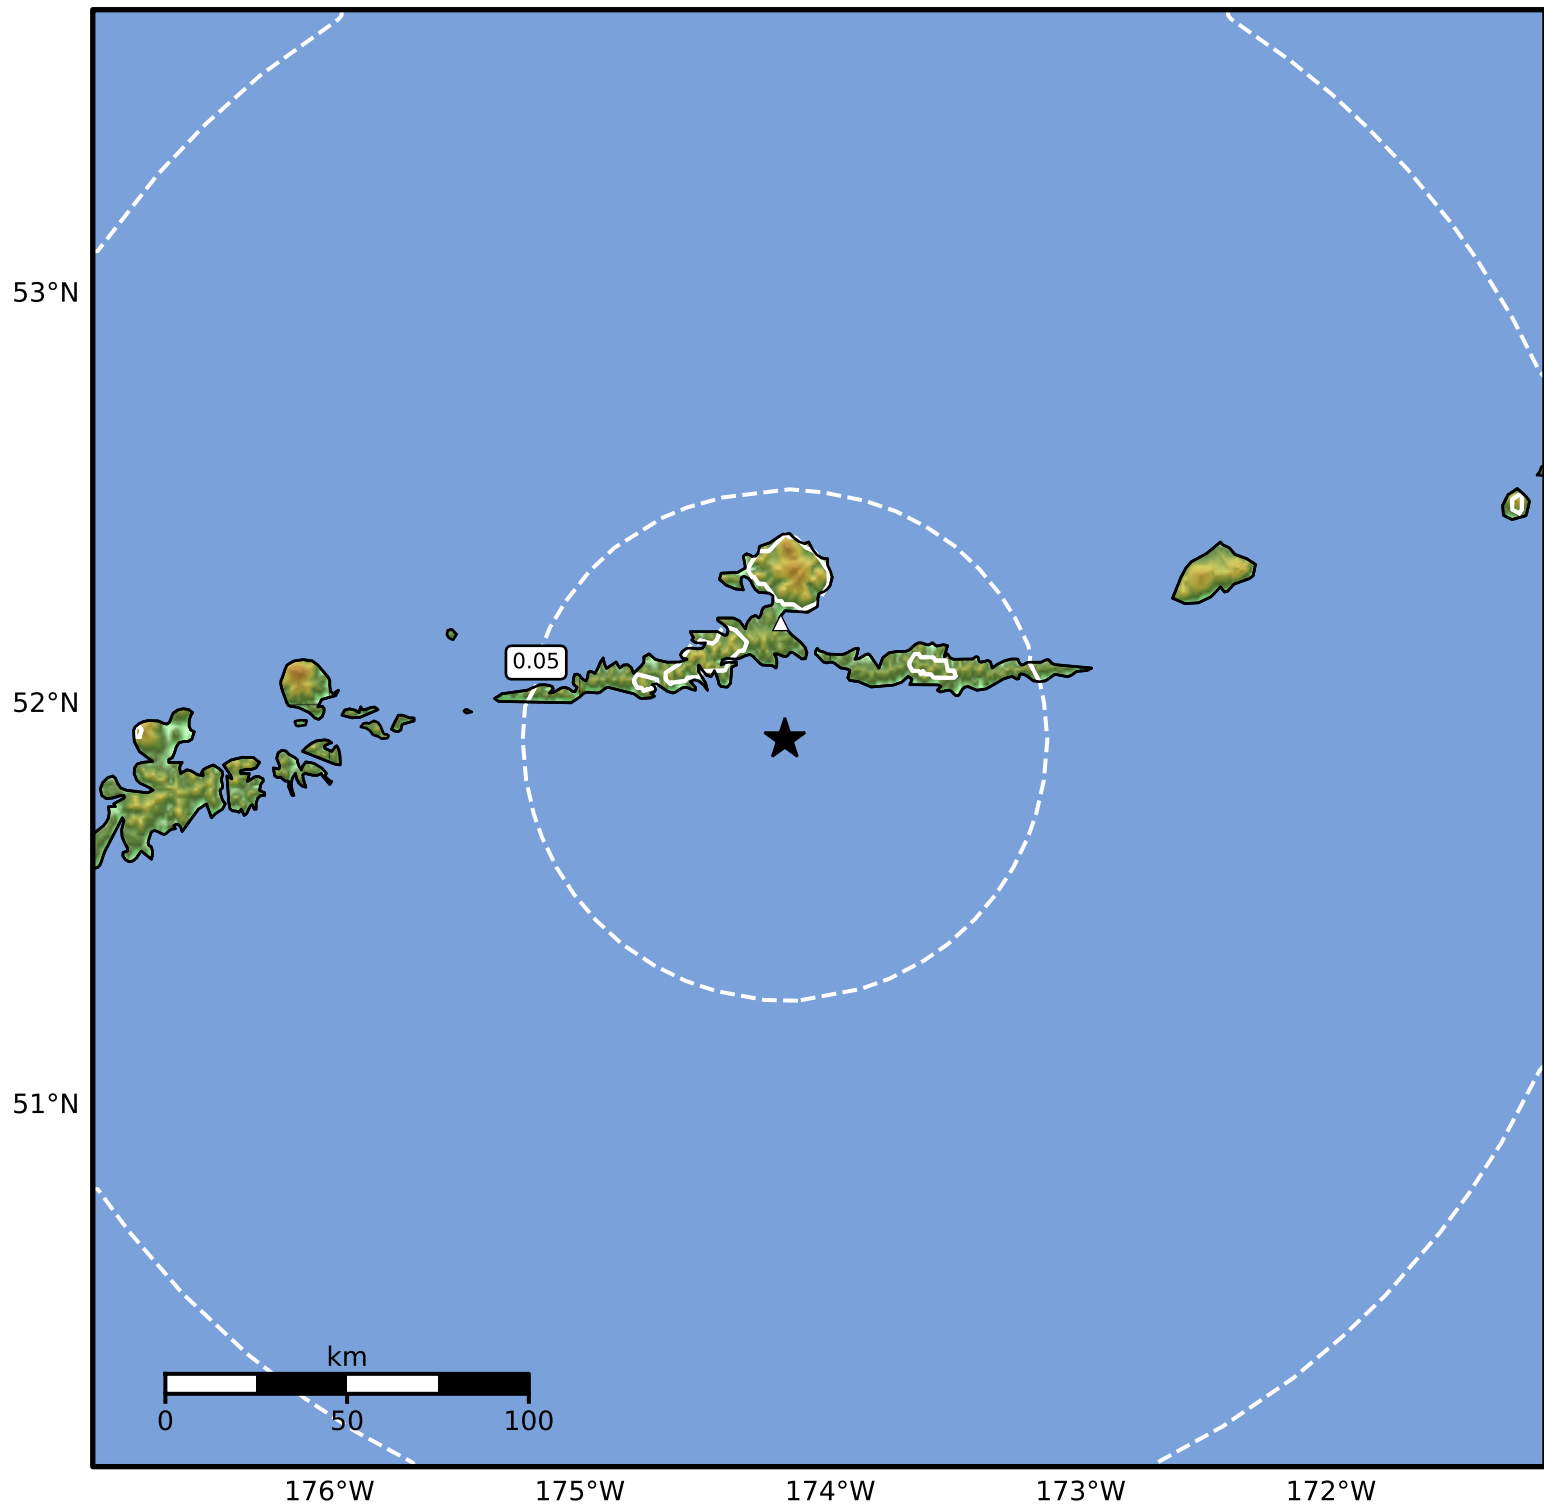

0.3 Second Peak Spectral Acceleration Map Alaska Earthquake Center
ShakeMap: 31 km (19 miles) S of Atka
Jul 22, 2024 01:52:58 UTC M3.8 N51.91 W174.18 Depth: 201.5km ID:ak0249deiy5b

SA(0.3) (%g)	0.1	0.2	0.5	1	2	5	10	20	50	100	200
---------------------	------------	------------	------------	----------	----------	----------	-----------	-----------	-----------	------------	------------

Scale based on Worden et al. (2012)

Version 1: Processed 2024-07-22T01:58:54Z

△ Seismic Instrument ○ Reported Intensity

★ Epicenter