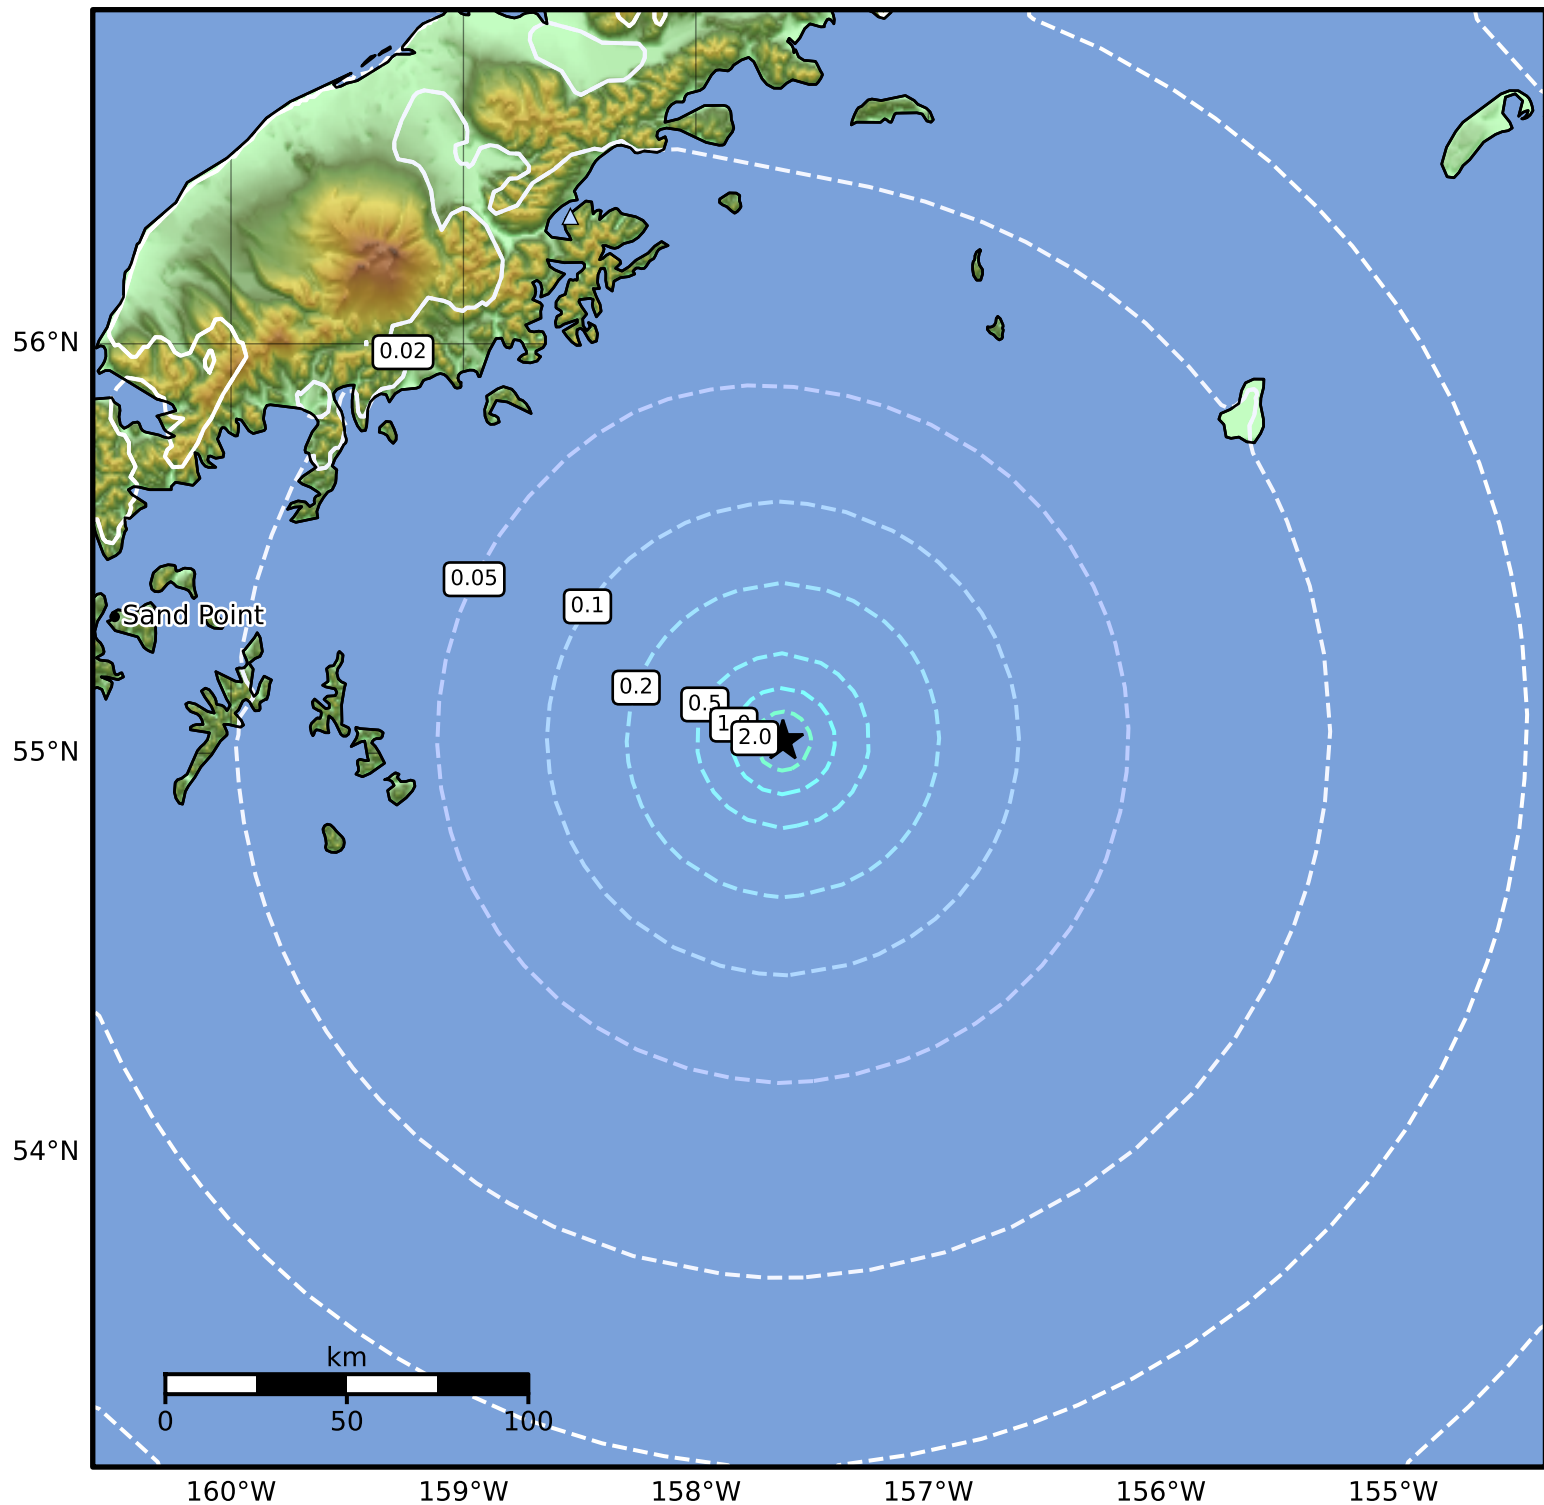

1.0 Second Peak Spectral Acceleration Map Alaska Earthquake Center  
 ShakeMap: 137 km (85 miles) SE of Perryville  
 Jul 23, 2024 08:17:35 UTC M4.6 N55.03 W157.63 Depth: 2.7km ID:ak0249f61dhe

SA(1.0) (%g)	0.1	0.2	0.5	1	2	5	10	20	50	100	200
--------------	-----	-----	-----	---	---	---	----	----	----	-----	-----

Scale based on Worden et al. (2012)

Version 2: Processed 2024-07-23T15:54:20Z

△ Seismic Instrument ○ Reported Intensity

★ Epicenter