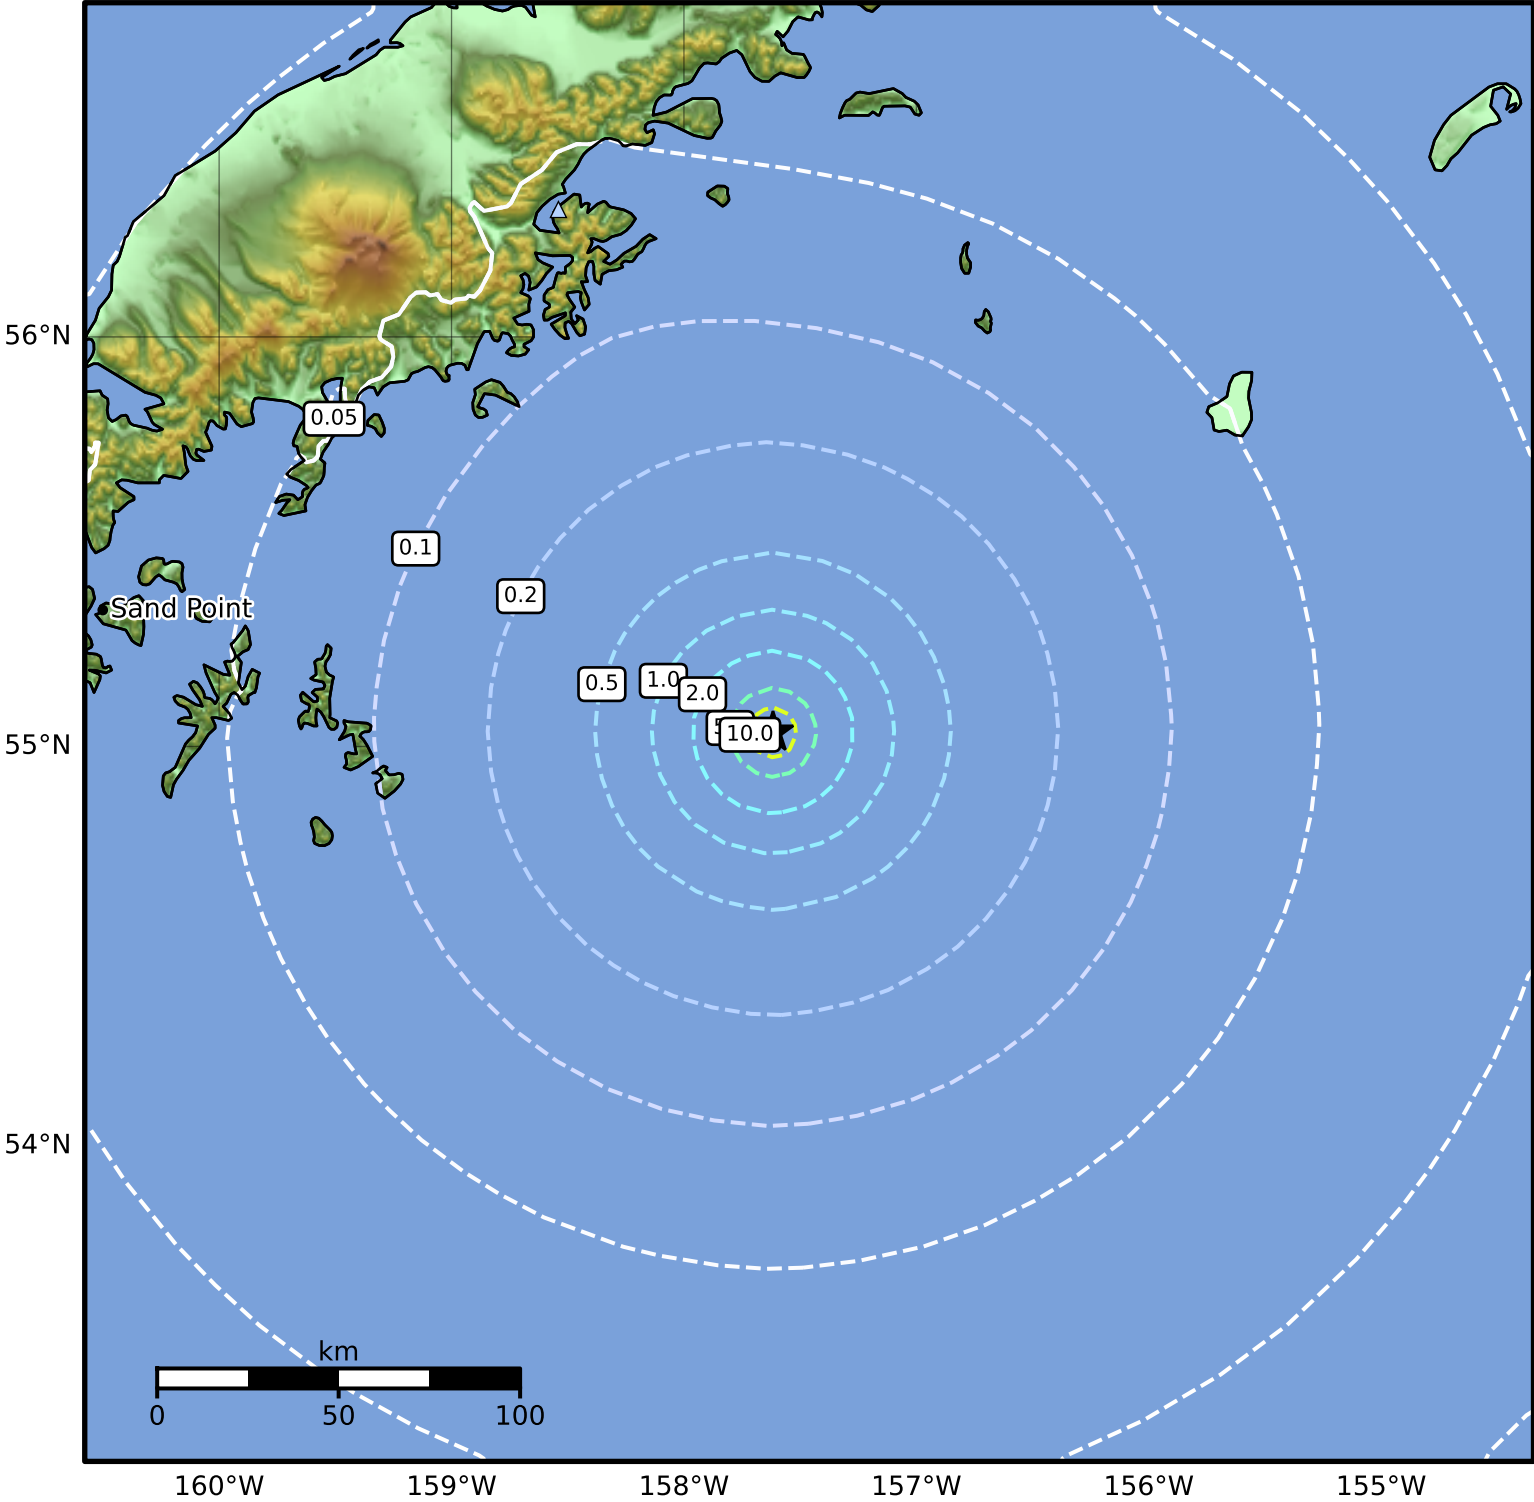

Peak Ground Acceleration Map Alaska Earthquake Center
 ShakeMap: 137 km (85 miles) SE of Perryville
 Jul 23, 2024 08:17:57 UTC M4.7 N55.03 W157.62 Depth: 2.8km ID:ak0249f61d18

PGA (%g)	0.1	0.2	0.5	1	2	5	10	20	50	100	200
----------	-----	-----	-----	---	---	---	----	----	----	-----	-----

Scale based on Worden et al. (2012)

Version 1: Processed 2024-07-23T15:59:54Z

△ Seismic Instrument ○ Reported Intensity

★ Epicenter