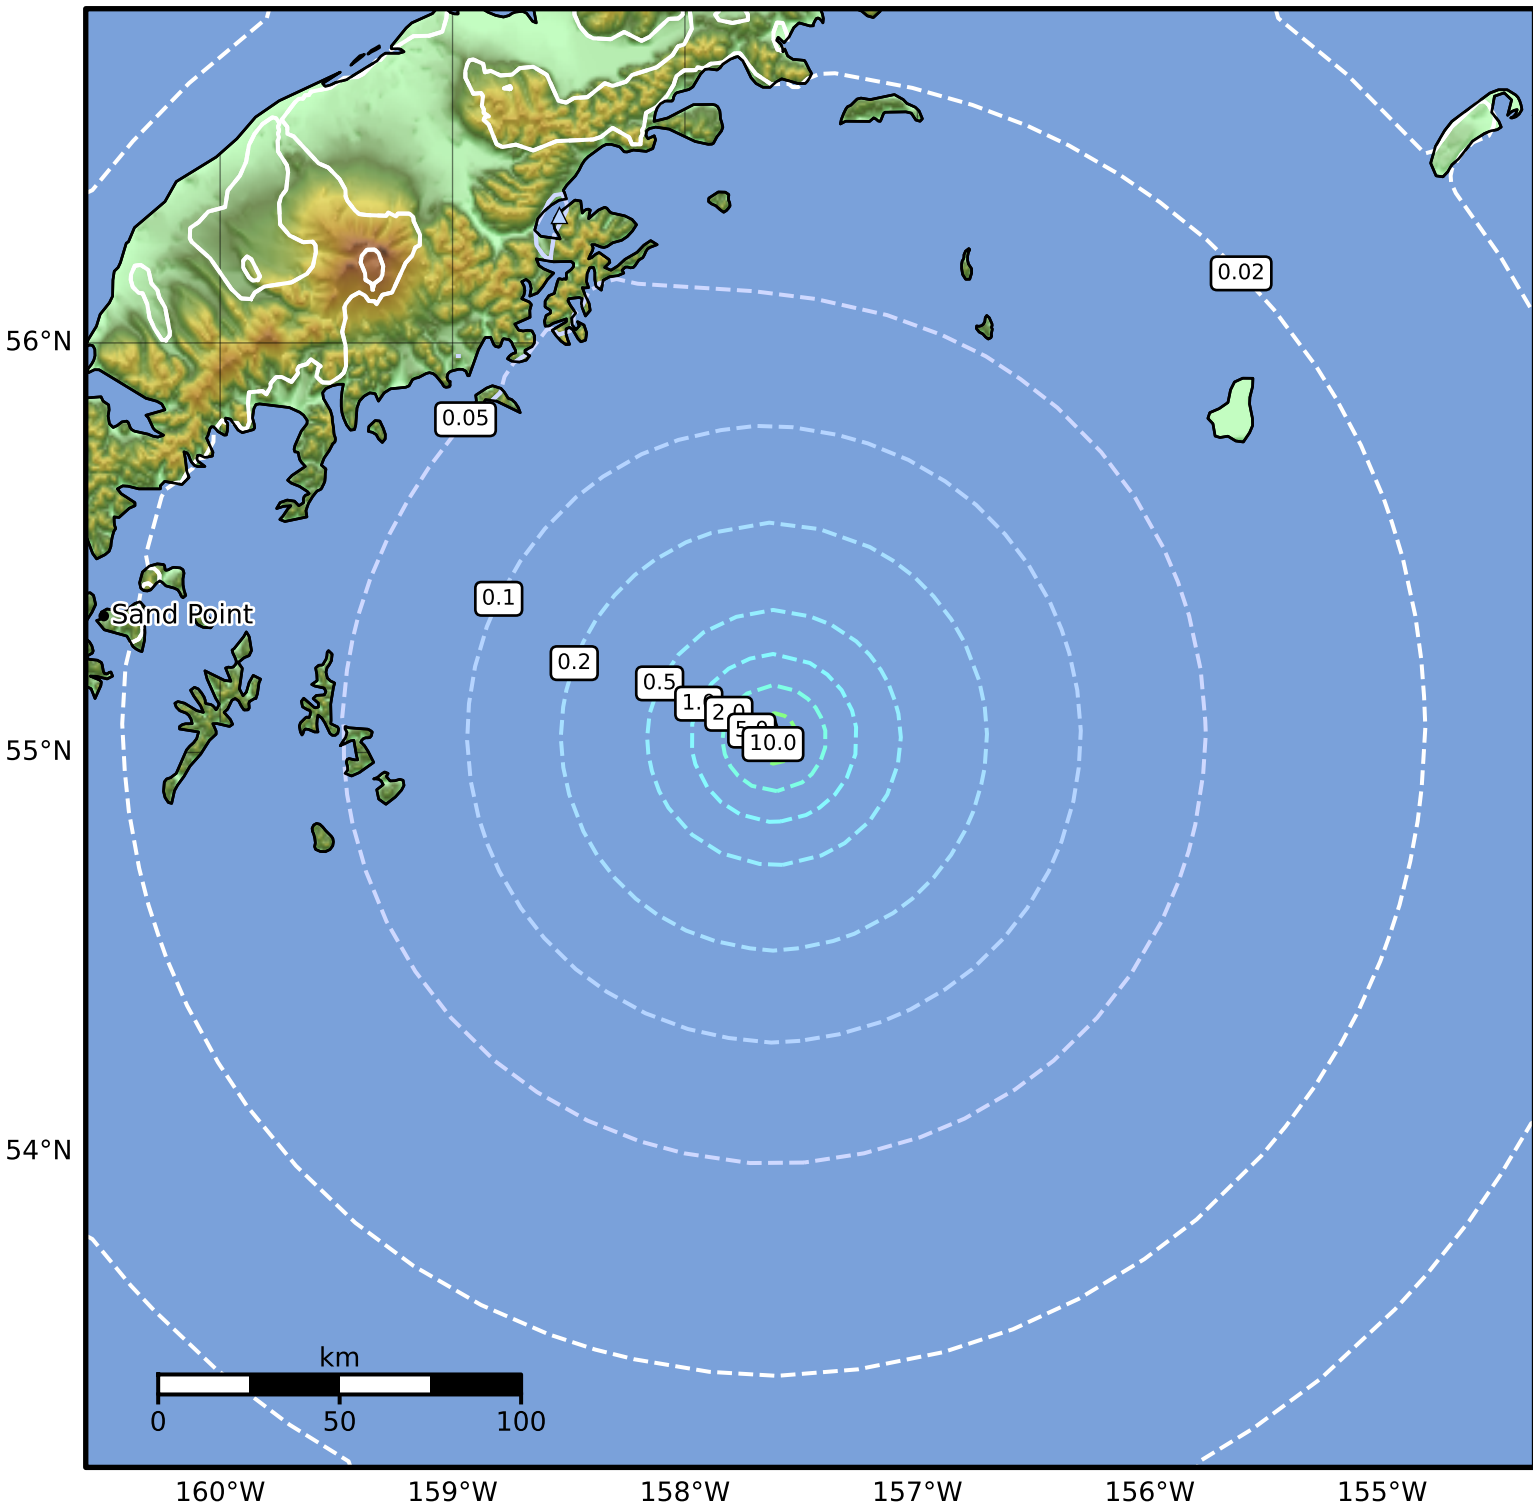

Peak Ground Velocity Map Alaska Earthquake Center
 ShakeMap: 137 km (85 miles) SE of Perryville
 Jul 23, 2024 08:17:57 UTC M4.7 N55.03 W157.62 Depth: 2.8km ID:ak0249f61dl8

PGV (cm/s)	0.1	0.2	0.5	1	2	5	10	20	50	100	200
------------	-----	-----	-----	---	---	---	----	----	----	-----	-----

Scale based on Worden et al. (2012)

Version 1: Processed 2024-07-23T15:59:54Z

△ Seismic Instrument ○ Reported Intensity

★ Epicenter