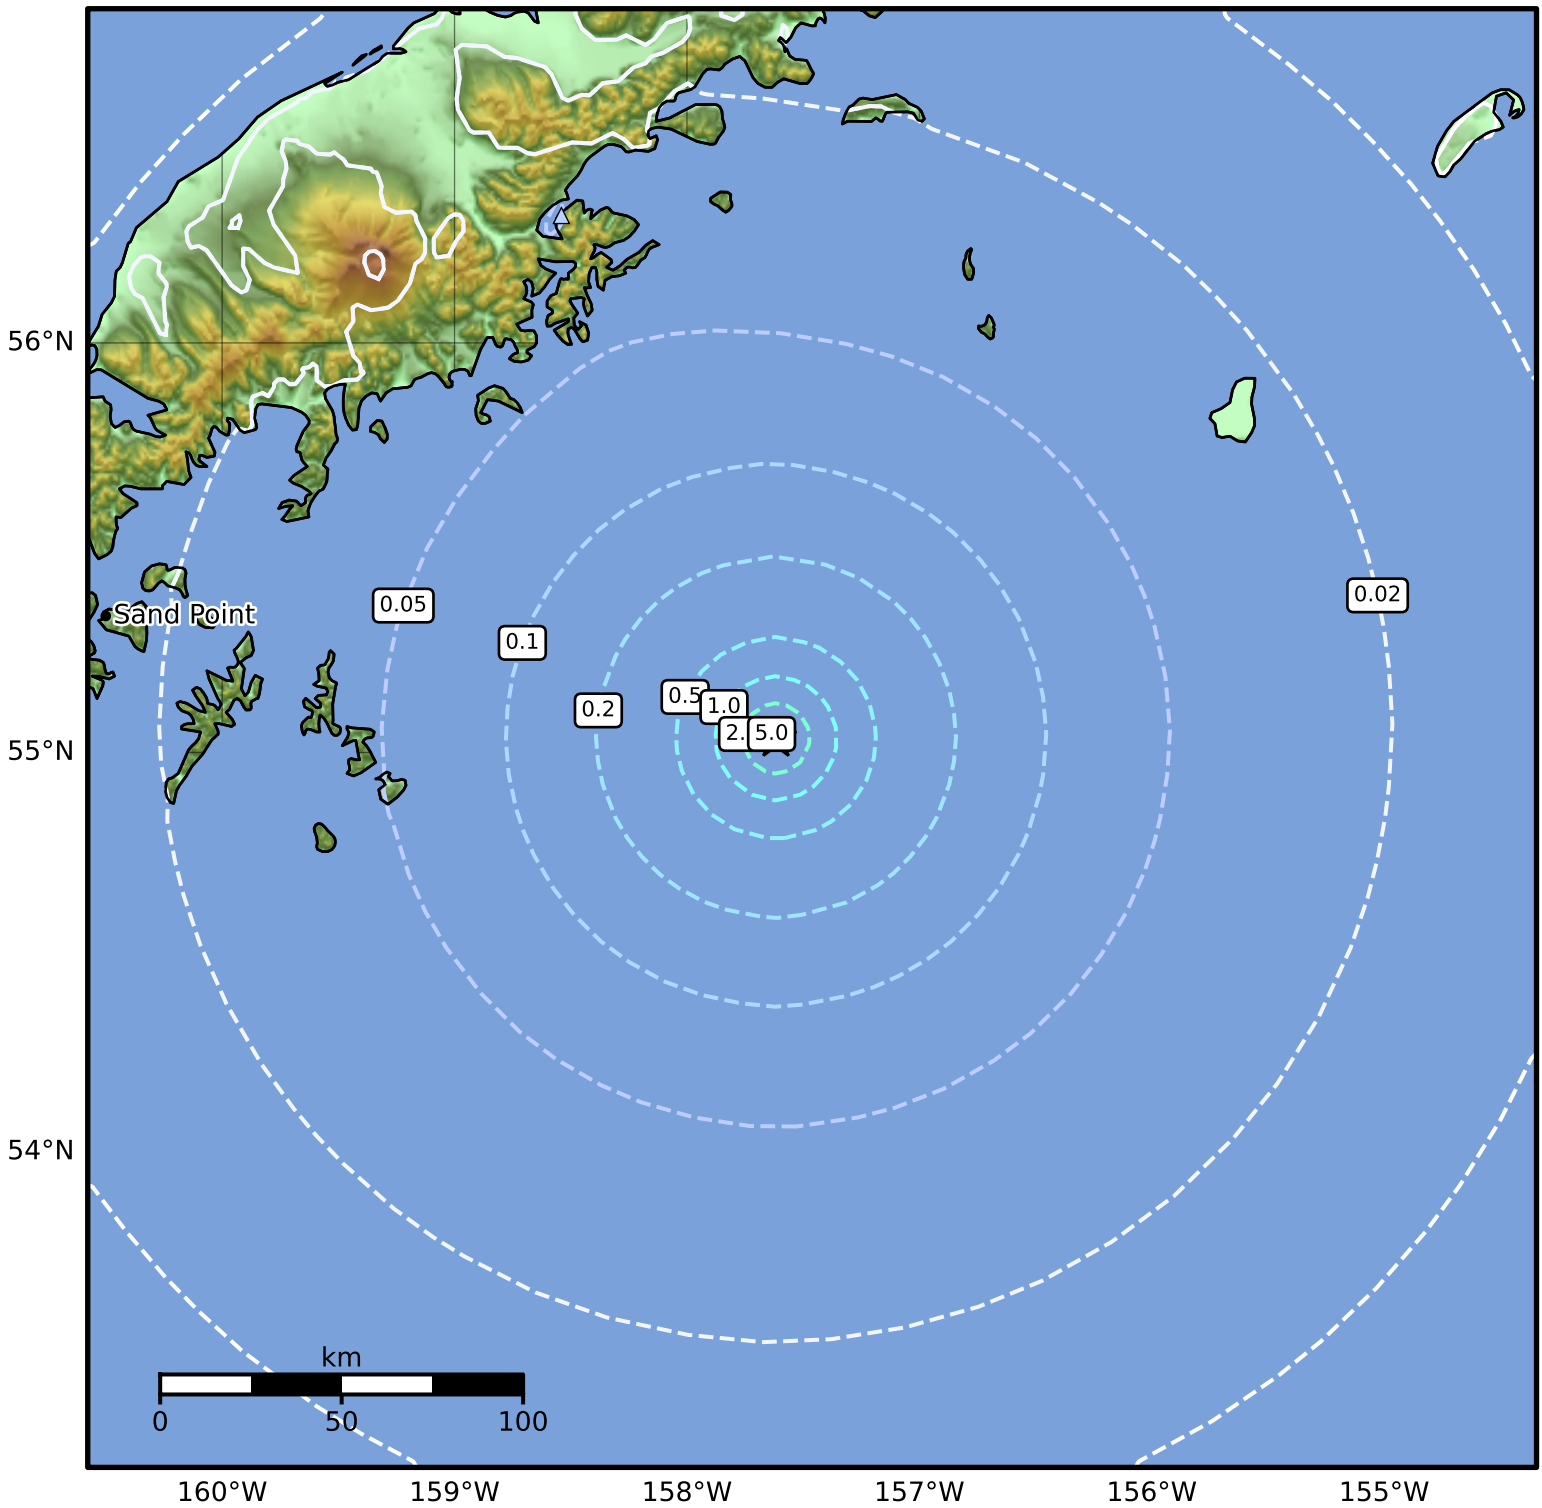

1.0 Second Peak Spectral Acceleration Map Alaska Earthquake Center
 ShakeMap: 137 km (85 miles) SE of Perryville
 Jul 23, 2024 08:17:57 UTC M4.7 N55.03 W157.62 Depth: 2.8km ID:ak0249f61dl8

SA(1.0) (%g)	0.1	0.2	0.5	1	2	5	10	20	50	100	200
---------------------	------------	------------	------------	----------	----------	----------	-----------	-----------	-----------	------------	------------

Scale based on Worden et al. (2012)

Version 1: Processed 2024-07-23T15:59:54Z

△ Seismic Instrument ○ Reported Intensity

★ Epicenter