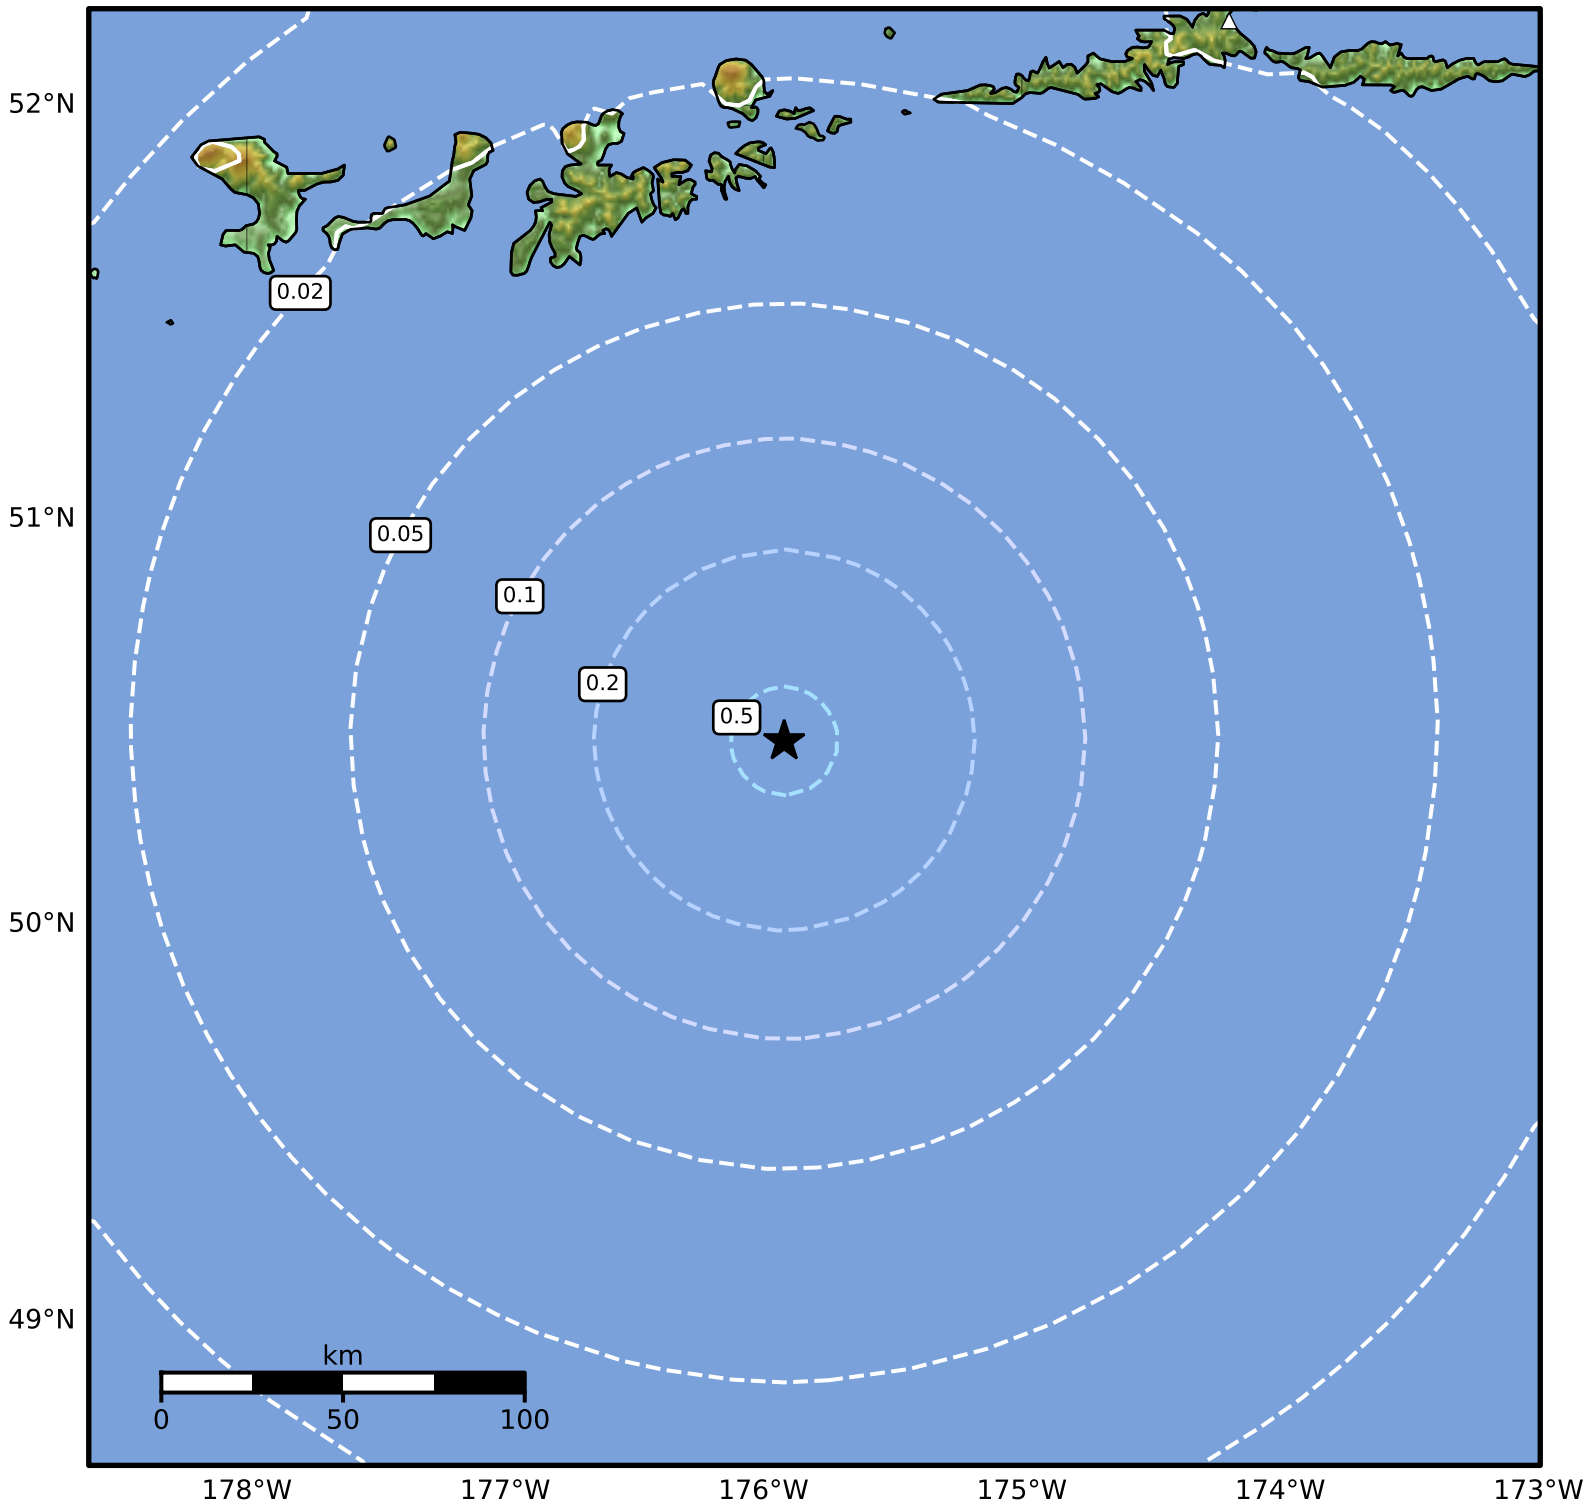

Peak Ground Acceleration Map Alaska Earthquake Center  
ShakeMap: 166 km (103 miles) SSE of Adak  
Jul 24, 2024 03:09:20 UTC M4.0 N50.46 W175.92 Depth: 35.6km ID:ak0249gqjs0x

<b>PGA (%g)</b>	<b>0.1</b>	<b>0.2</b>	<b>0.5</b>	<b>1</b>	<b>2</b>	<b>5</b>	<b>10</b>	<b>20</b>	<b>50</b>	<b>100</b>	<b>200</b>
-----------------	------------	------------	------------	----------	----------	----------	-----------	-----------	-----------	------------	------------

Scale based on Worden et al. (2012)

Version 2: Processed 2024-07-24T03:43:32Z

△ Seismic Instrument ○ Reported Intensity

★ Epicenter