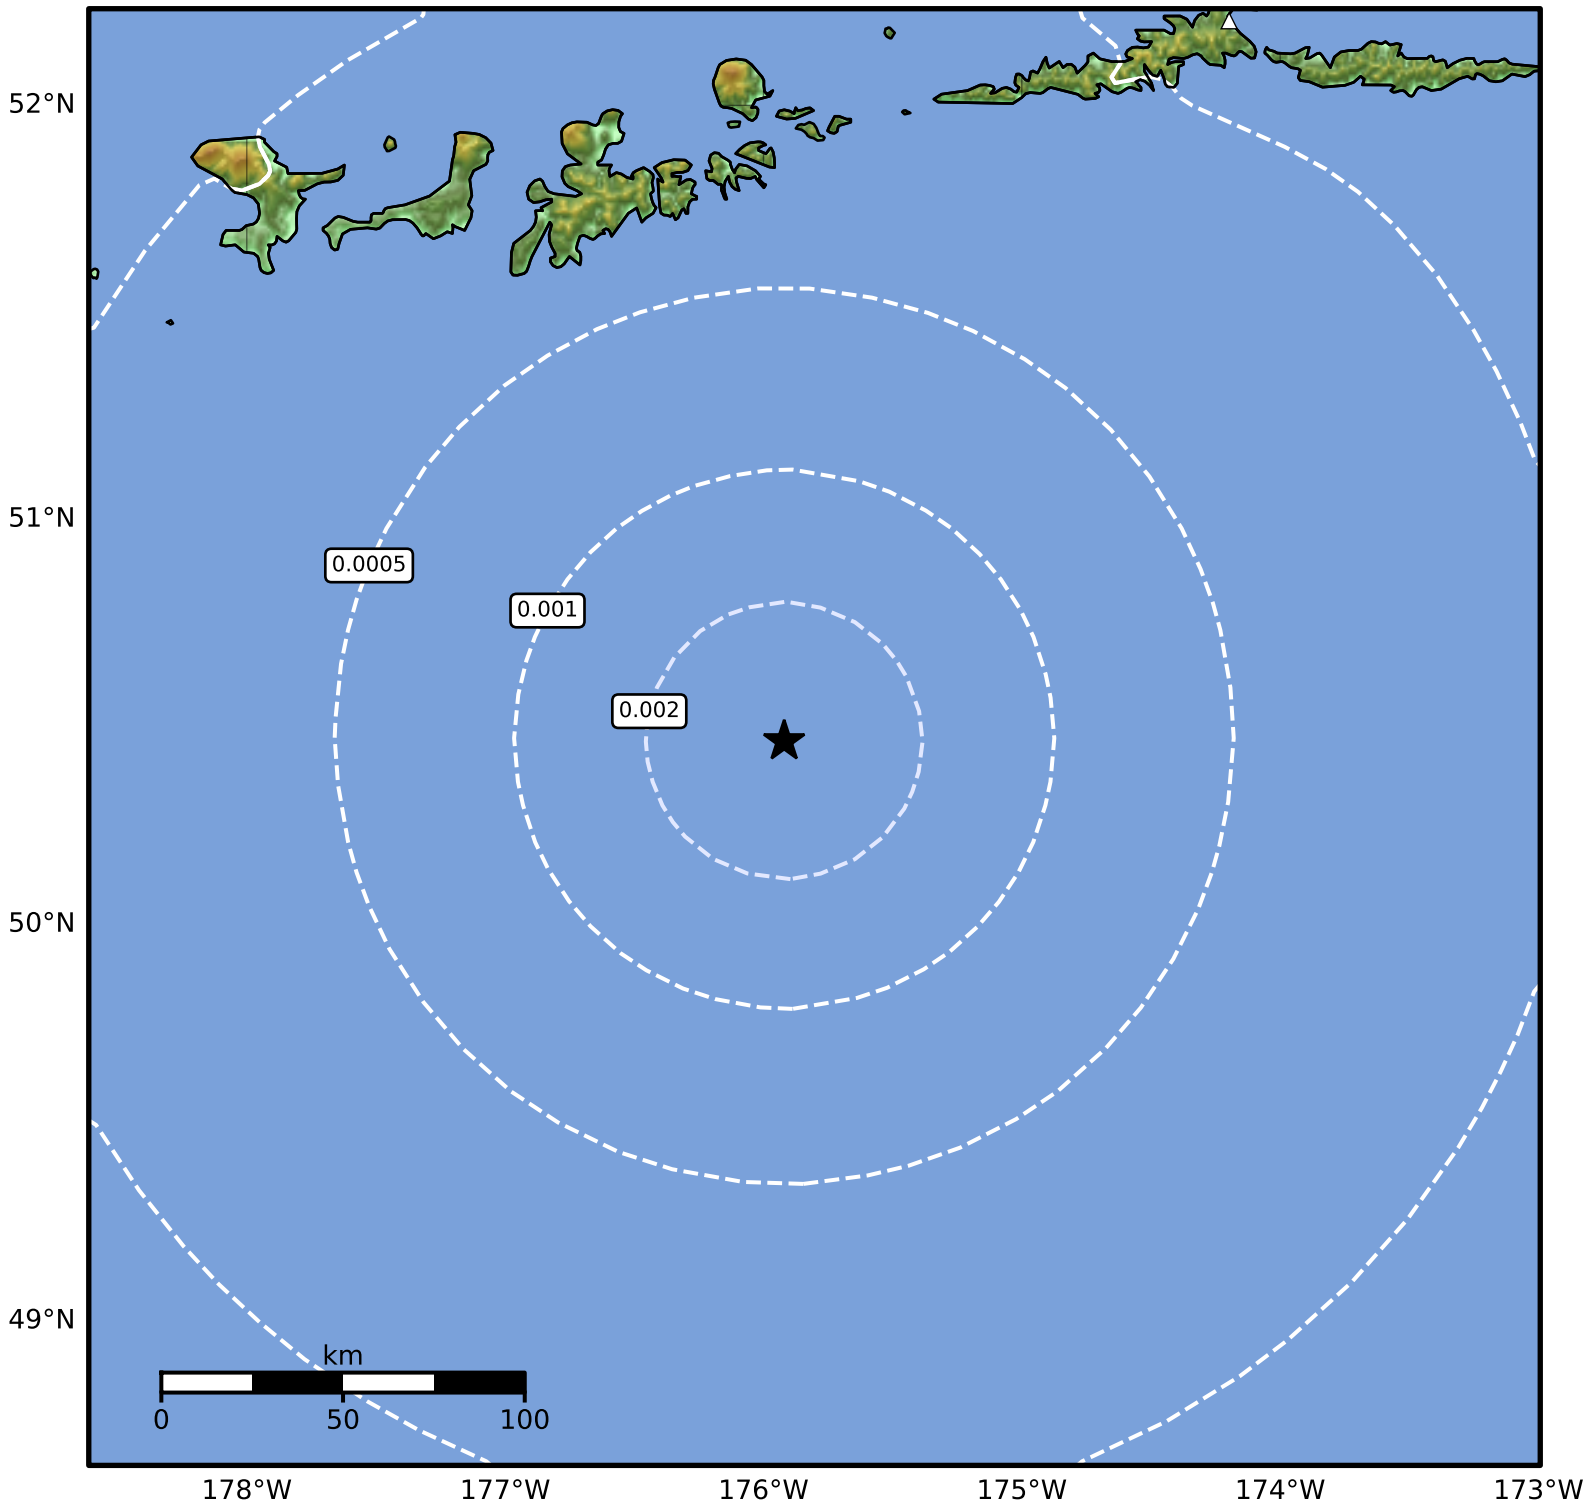

3.0 Second Peak Spectral Acceleration Map Alaska Earthquake Center
ShakeMap: 166 km (103 miles) SSE of Adak
Jul 24, 2024 03:09:20 UTC M4.0 N50.46 W175.92 Depth: 35.6km ID:ak0249gqjs0x

SA(3.0) (%g)	0.1	0.2	0.5	1	2	5	10	20	50
--------------	-----	-----	-----	---	---	---	----	----	----

Scale based on Worden et al. (2012)

Version 2: Processed 2024-07-24T03:43:32Z

△ Seismic Instrument ○ Reported Intensity

★ Epicenter