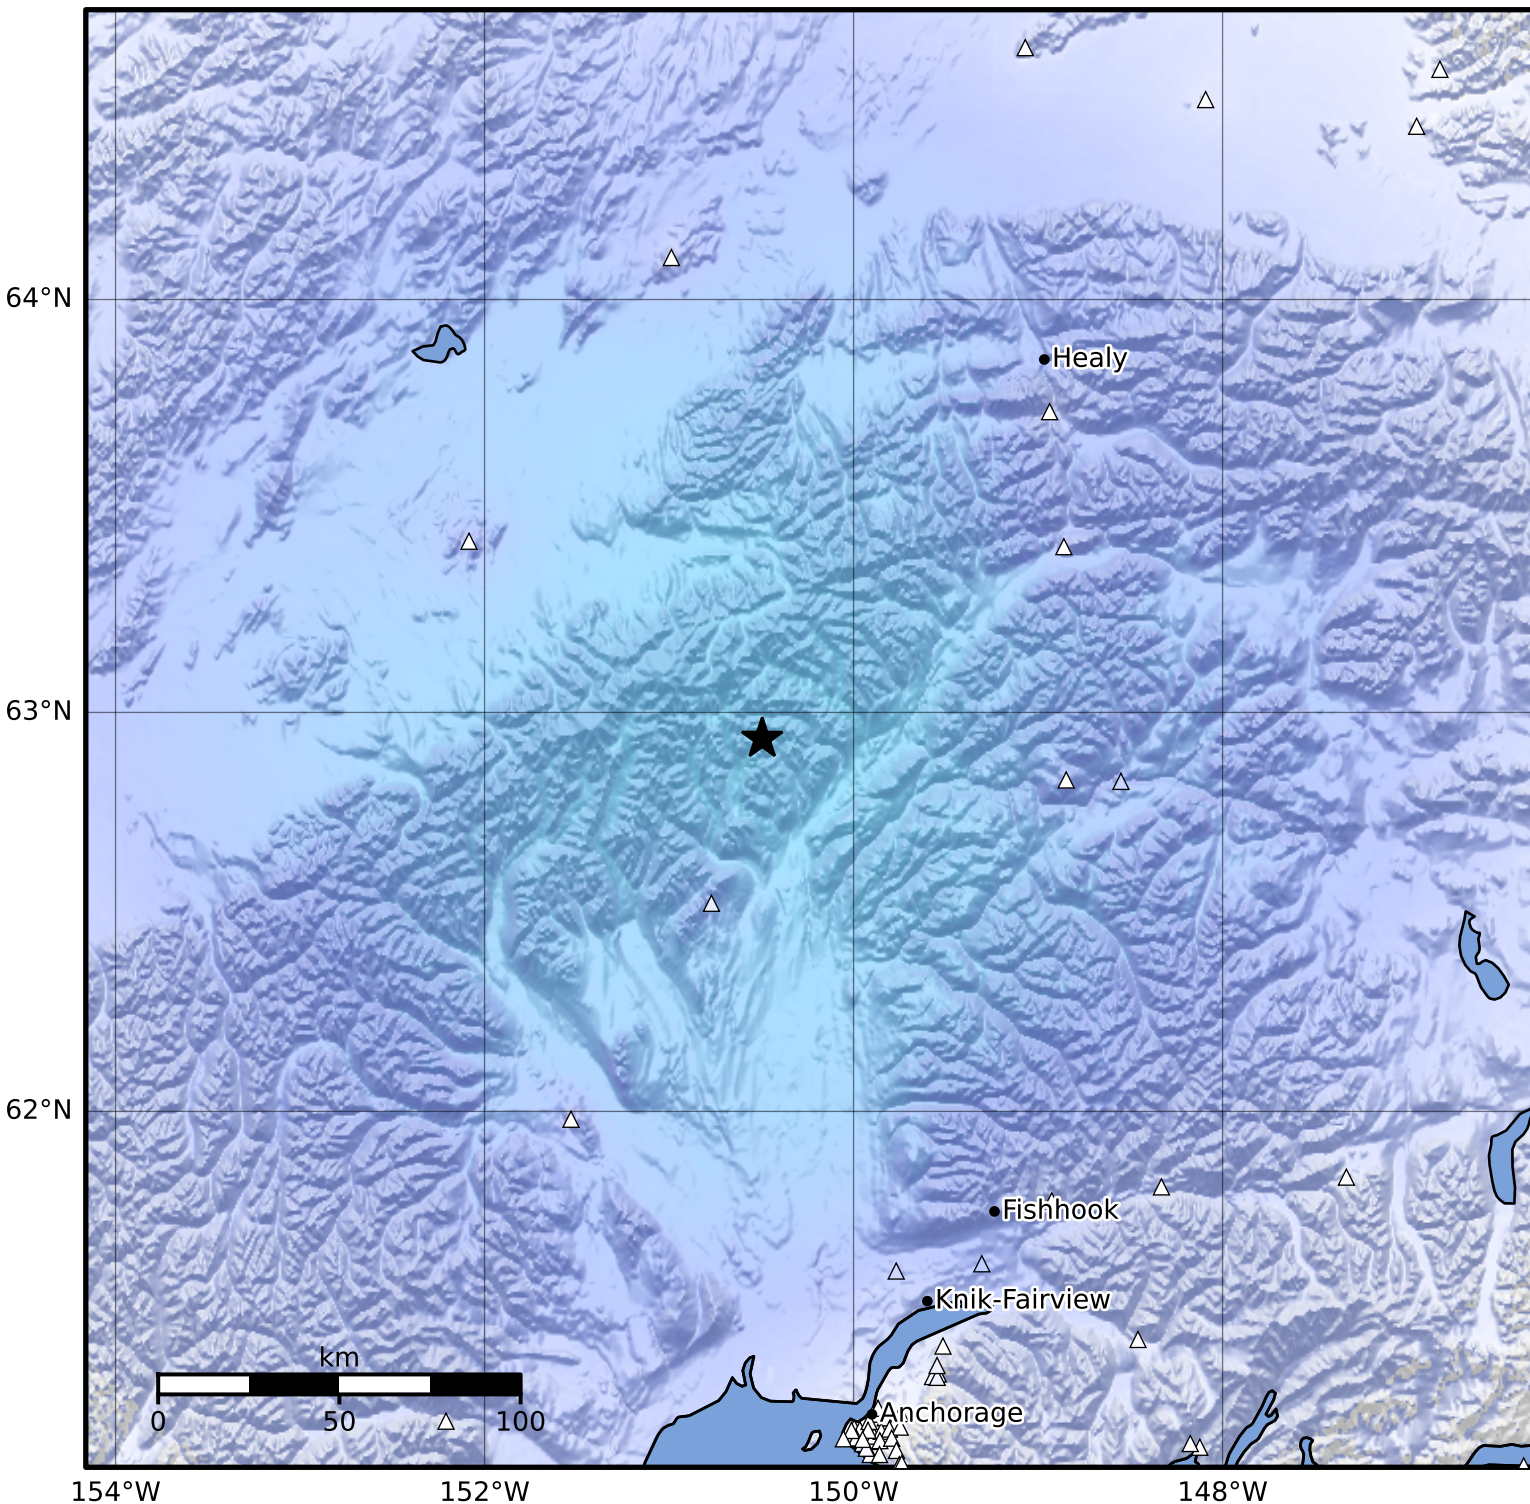

Macroseismic Intensity Map Alaska Earthquake Center  
 ShakeMap: 69 km (43 miles) SSE of Kantishna  
 Jul 24, 2024 09:37:54 UTC M3.9 N62.94 W150.50 Depth: 89.6km ID:ak0249guafvl

SHAKING	Not felt	Weak	Light	Moderate	Strong	Very strong	Severe	Violent	Extreme
DAMAGE	None	None	None	Very light	Light	Moderate	Moderate/heavy	Heavy	Very heavy
PGA(%g)	<0.0464	0.297	2.76	6.2	11.5	21.5	40.1	74.7	>139
PGV(cm/s)	<0.0215	0.135	1.41	4.65	9.64	20	41.4	85.8	>178
INTENSITY	I	II-III	IV	V	VI	VII	VIII	IX	X+

Scale based on Worden et al. (2012)

Version 2: Processed 2024-07-24T10:06:34Z

△ Seismic Instrument ○ Reported Intensity

★ Epicenter