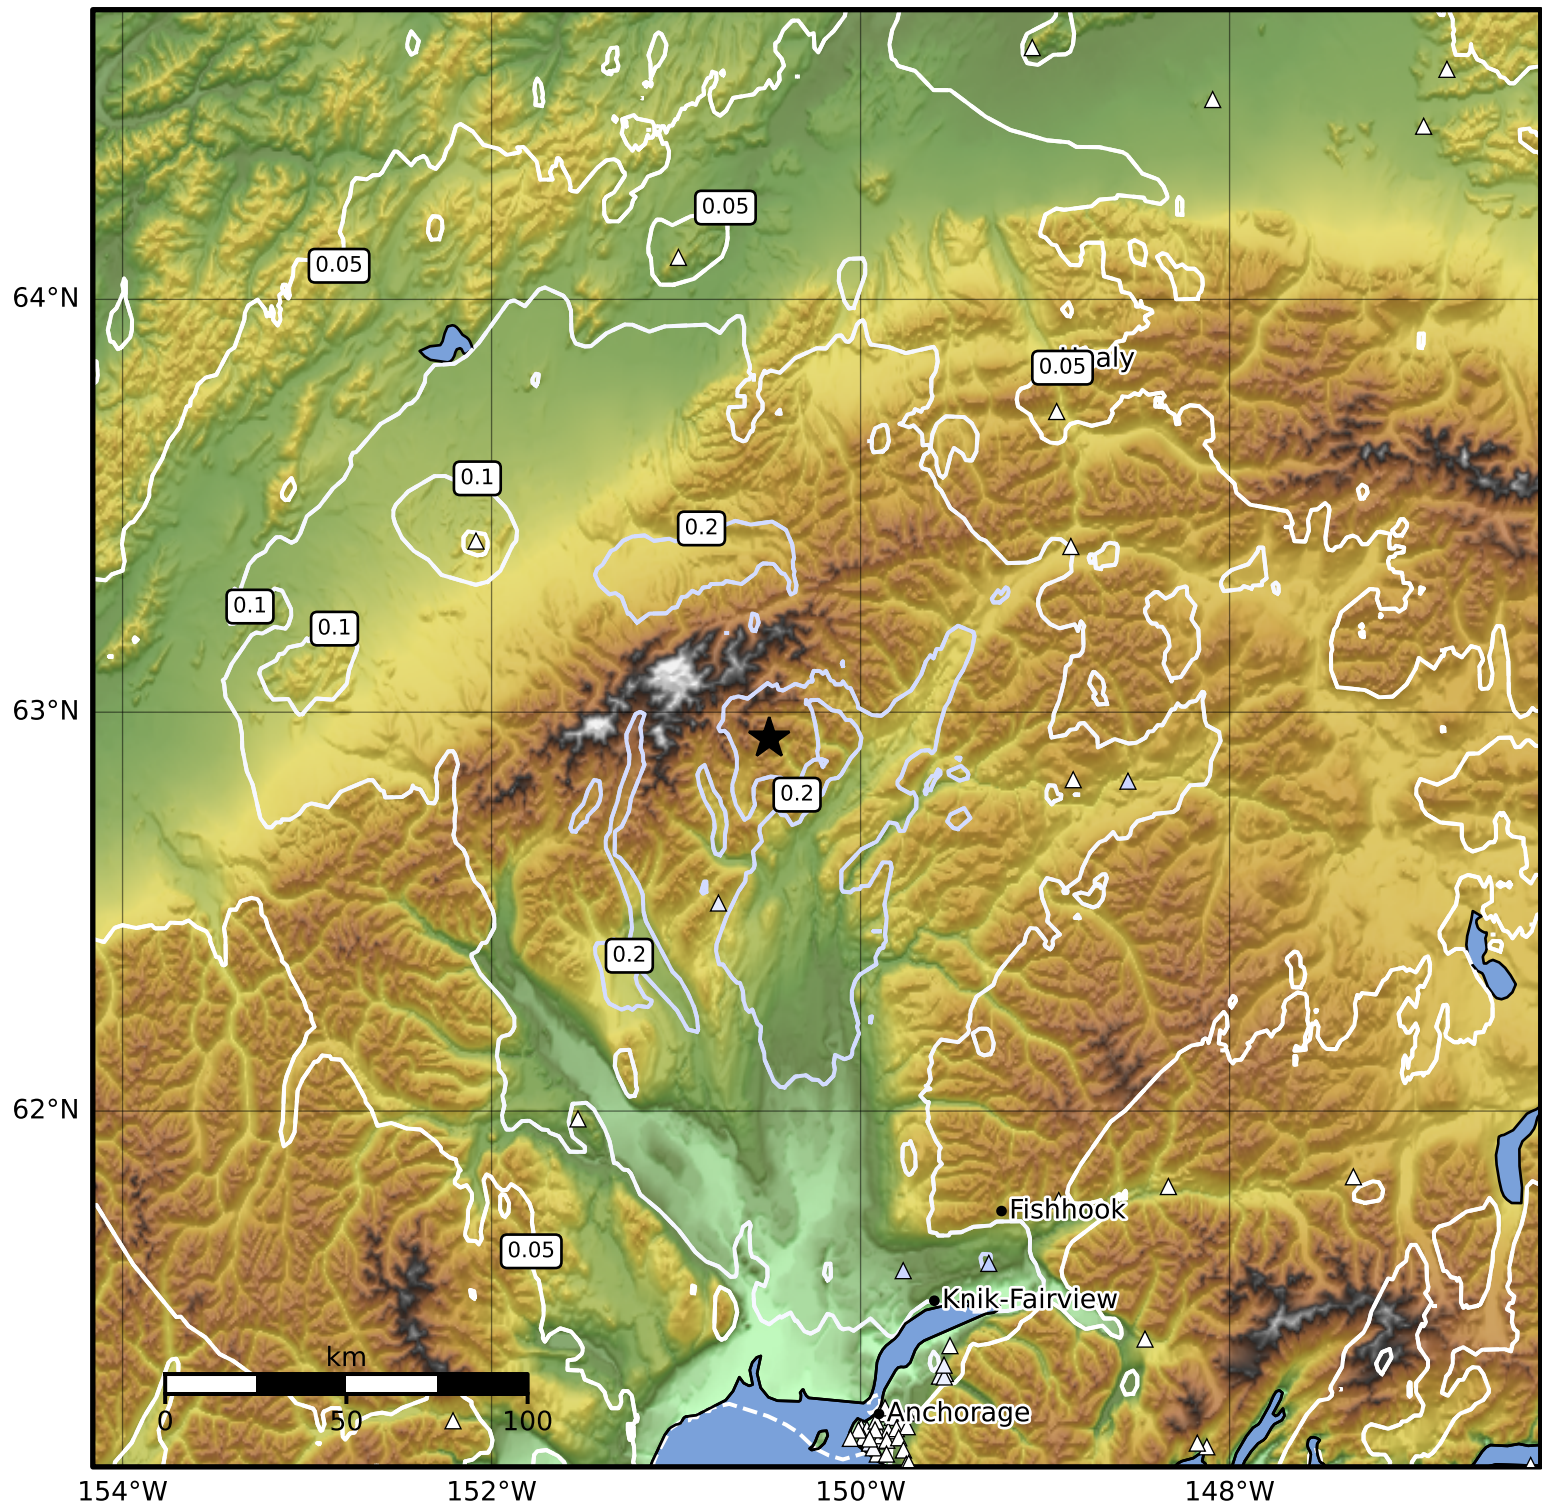

0.3 Second Peak Spectral Acceleration Map Alaska Earthquake Center
 ShakeMap: 69 km (43 miles) SSE of Kantishna
 Jul 24, 2024 09:37:54 UTC M3.9 N62.94 W150.50 Depth: 89.6km ID:ak0249guafvl

SA(0.3) (%g)	0.1	0.2	0.5	1	2	5	10	20	50	100	200
--------------	-----	-----	-----	---	---	---	----	----	----	-----	-----

Scale based on Worden et al. (2012)

Version 2: Processed 2024-07-24T10:06:34Z

△ Seismic Instrument ○ Reported Intensity

★ Epicenter