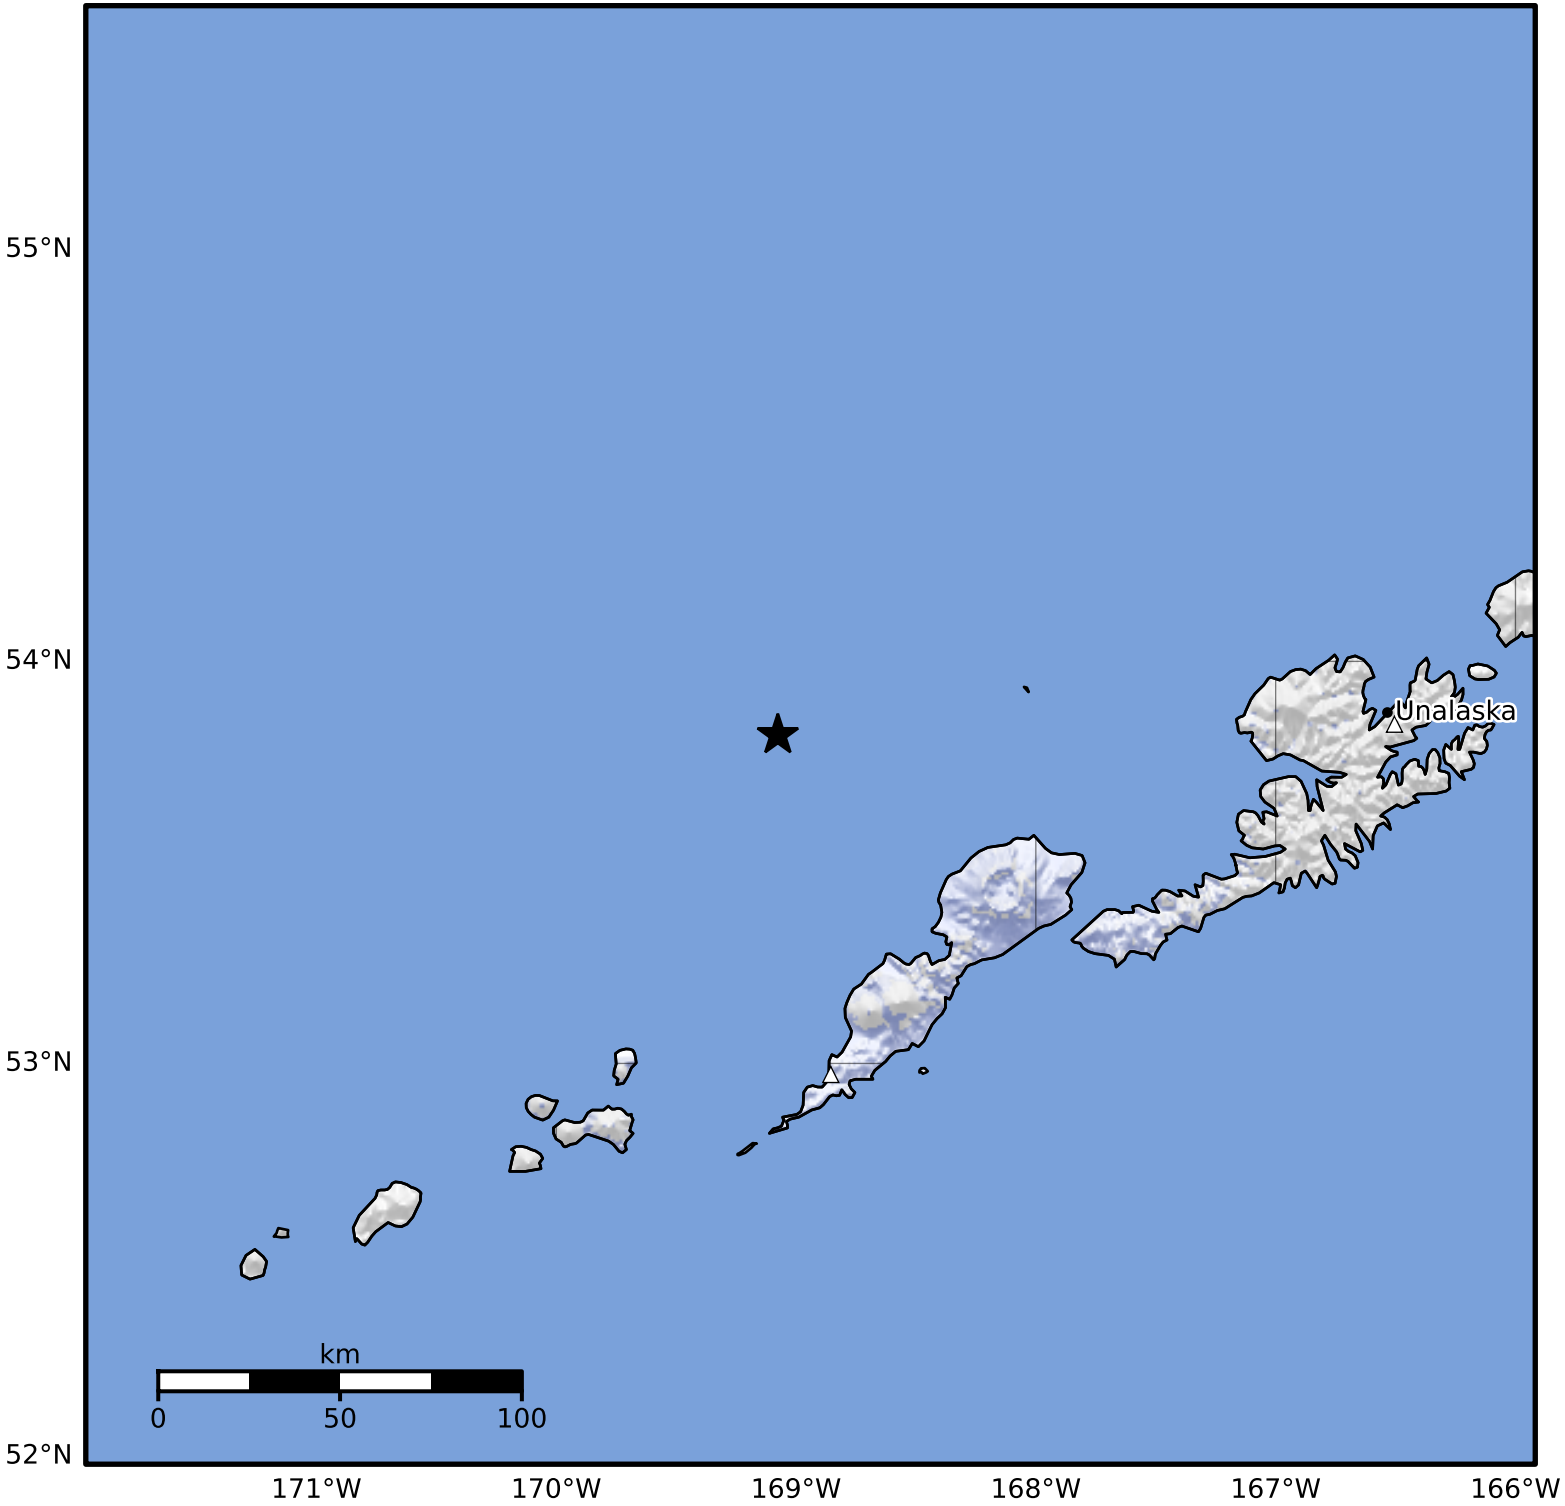

Macroseismic Intensity Map Alaska Earthquake Center
 ShakeMap: 99 km (61 miles) N of Nikolski
 Jul 24, 2024 10:05:32 UTC M3.9 N53.82 W169.08 Depth: 274.7km ID:ak0249guozjz

SHAKING	Not felt	Weak	Light	Moderate	Strong	Very strong	Severe	Violent	Extreme
DAMAGE	None	None	None	Very light	Light	Moderate	Moderate/heavy	Heavy	Very heavy
PGA(%g)	<0.0464	0.297	2.76	6.2	11.5	21.5	40.1	74.7	>139
PGV(cm/s)	<0.0215	0.135	1.41	4.65	9.64	20	41.4	85.8	>178
INTENSITY	I	II-III	IV	V	VI	VII	VIII	IX	X+

Scale based on Worden et al. (2012)

Version 1: Processed 2024-07-24T21:35:47Z

△ Seismic Instrument ○ Reported Intensity

★ Epicenter