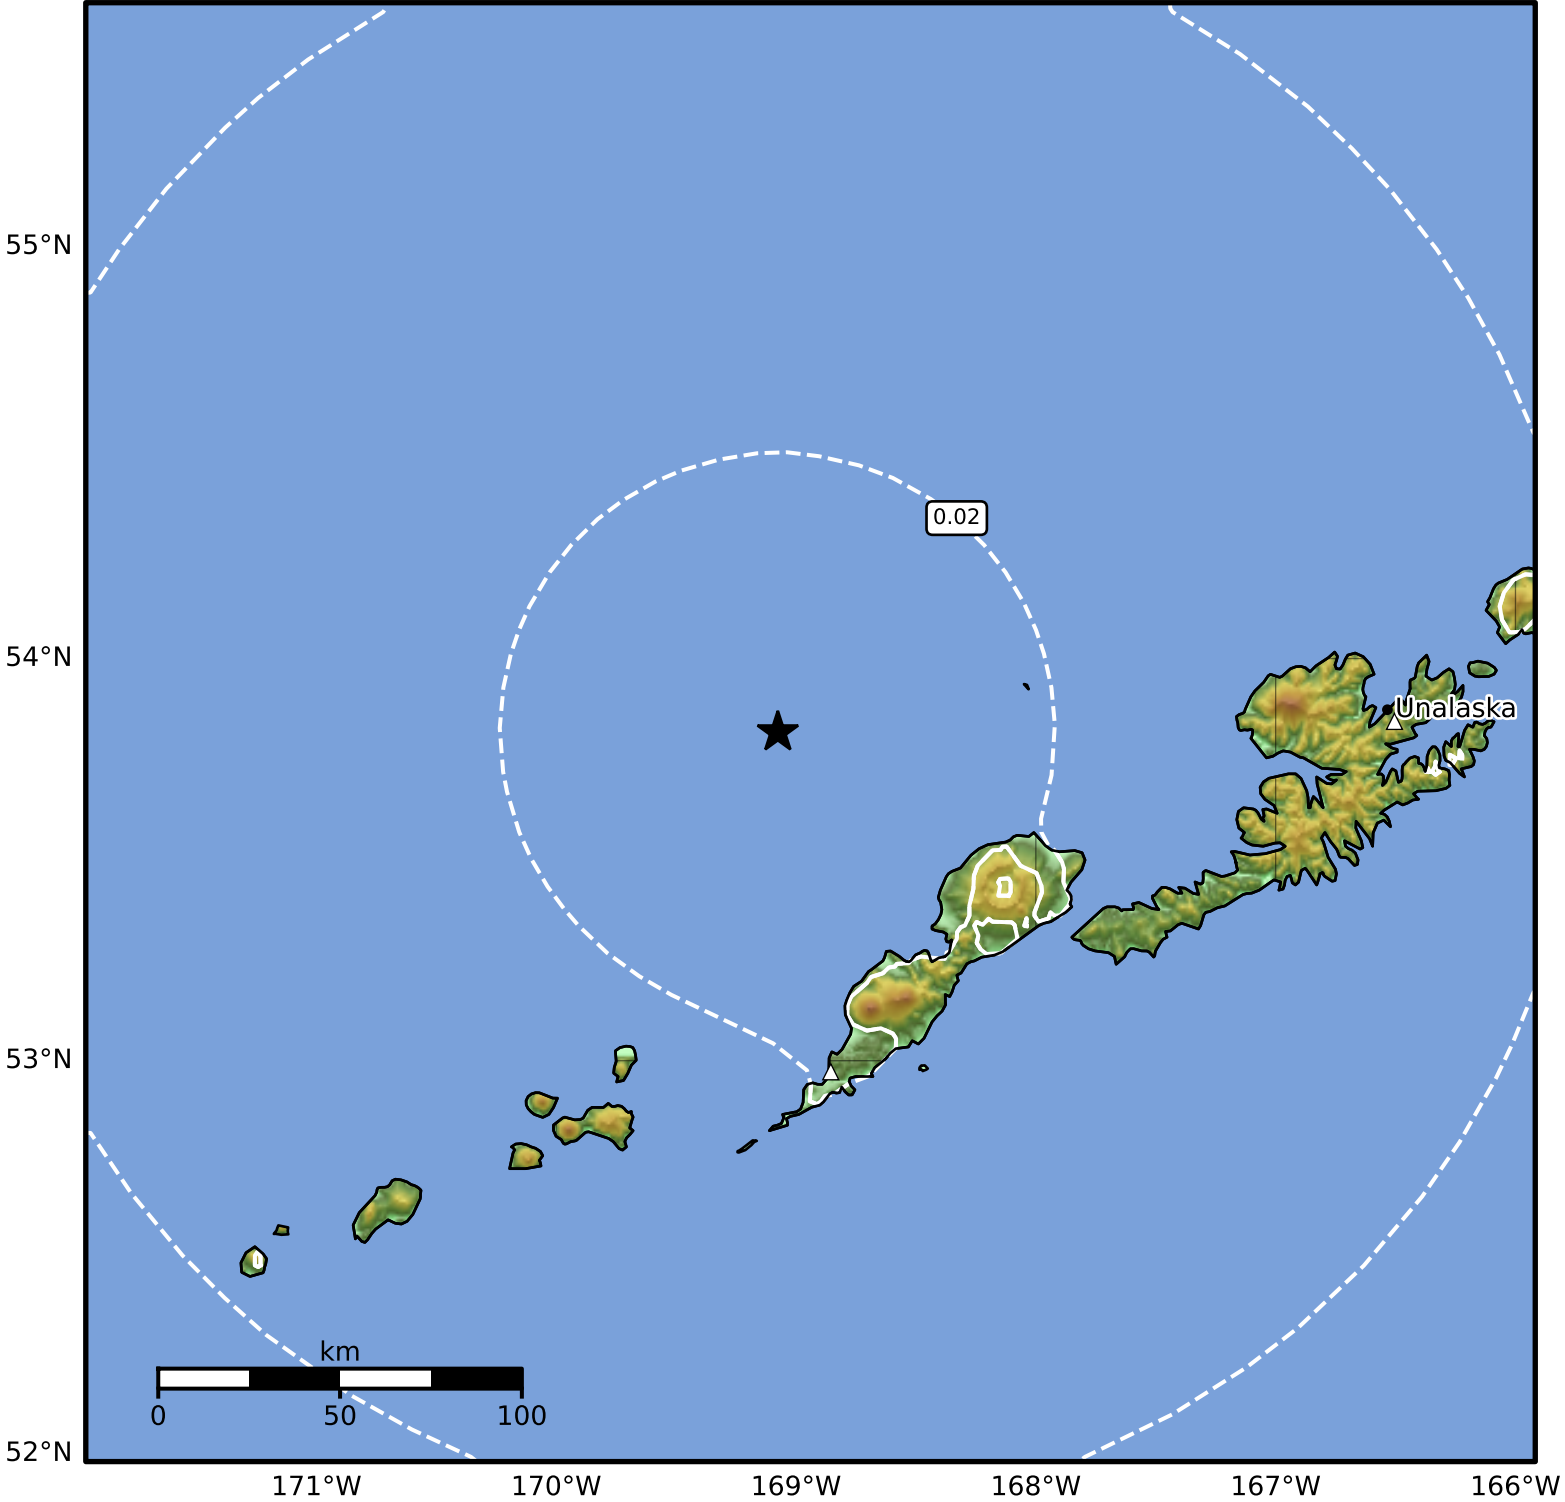

Peak Ground Acceleration Map Alaska Earthquake Center
ShakeMap: 99 km (61 miles) N of Nikolski
Jul 24, 2024 10:05:32 UTC M3.9 N53.82 W169.08 Depth: 274.7km ID:ak0249guozjz

PGA (%g)	0.1	0.2	0.5	1	2	5	10	20	50	100	200
----------	-----	-----	-----	---	---	---	----	----	----	-----	-----

Scale based on Worden et al. (2012)

△ Seismic Instrument ○ Reported Intensity

★ Epicenter

Version 1: Processed 2024-07-24T21:35:47Z