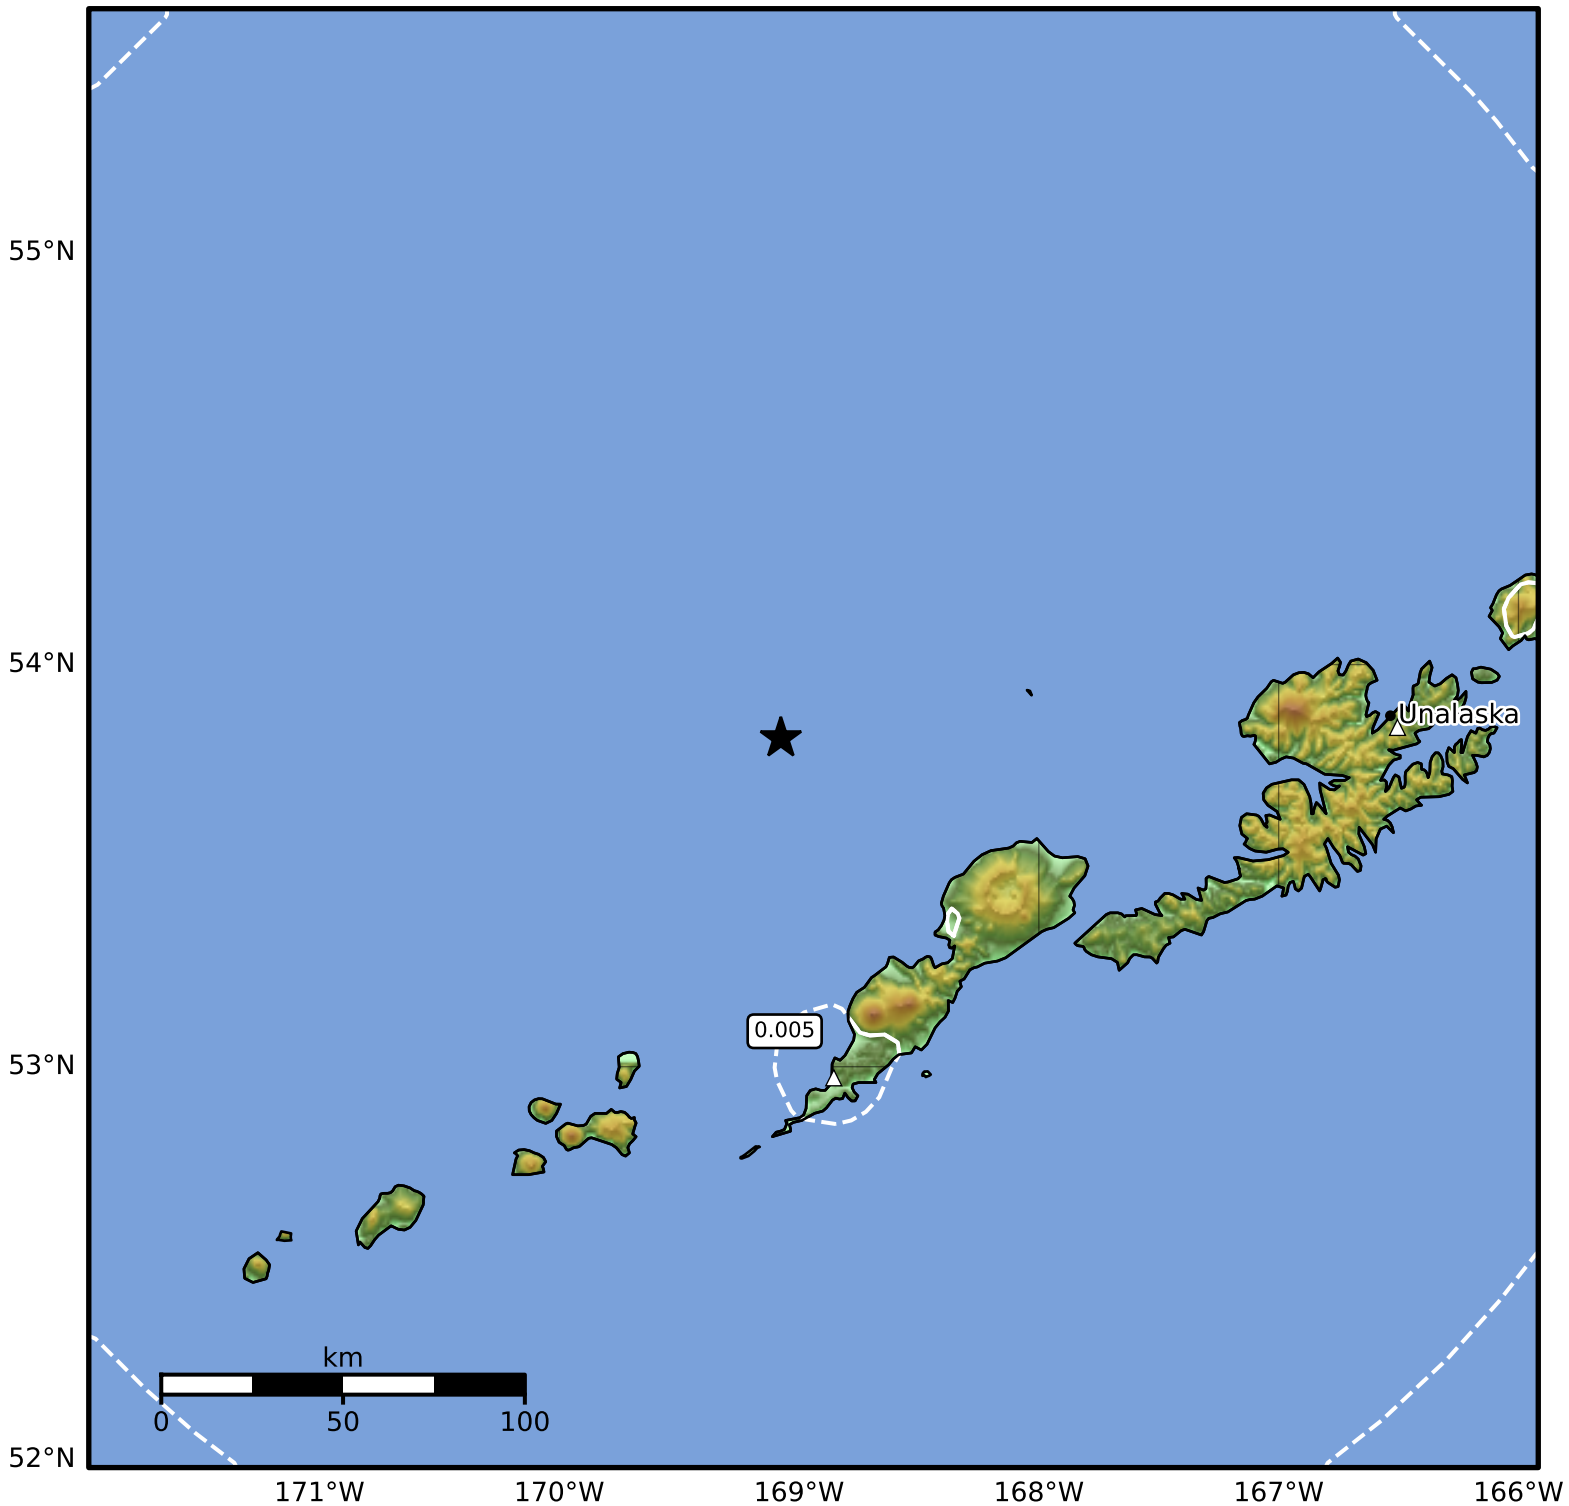

Peak Ground Velocity Map Alaska Earthquake Center
ShakeMap: 99 km (61 miles) N of Nikolski
Jul 24, 2024 10:05:32 UTC M3.9 N53.82 W169.08 Depth: 274.7km ID:ak0249guozjz

Scale based on Worden et al. (2012)

△ Seismic Instrument ○ Reported Intensity

★ Epicenter

Version 1: Processed 2024-07-24T21:35:47Z