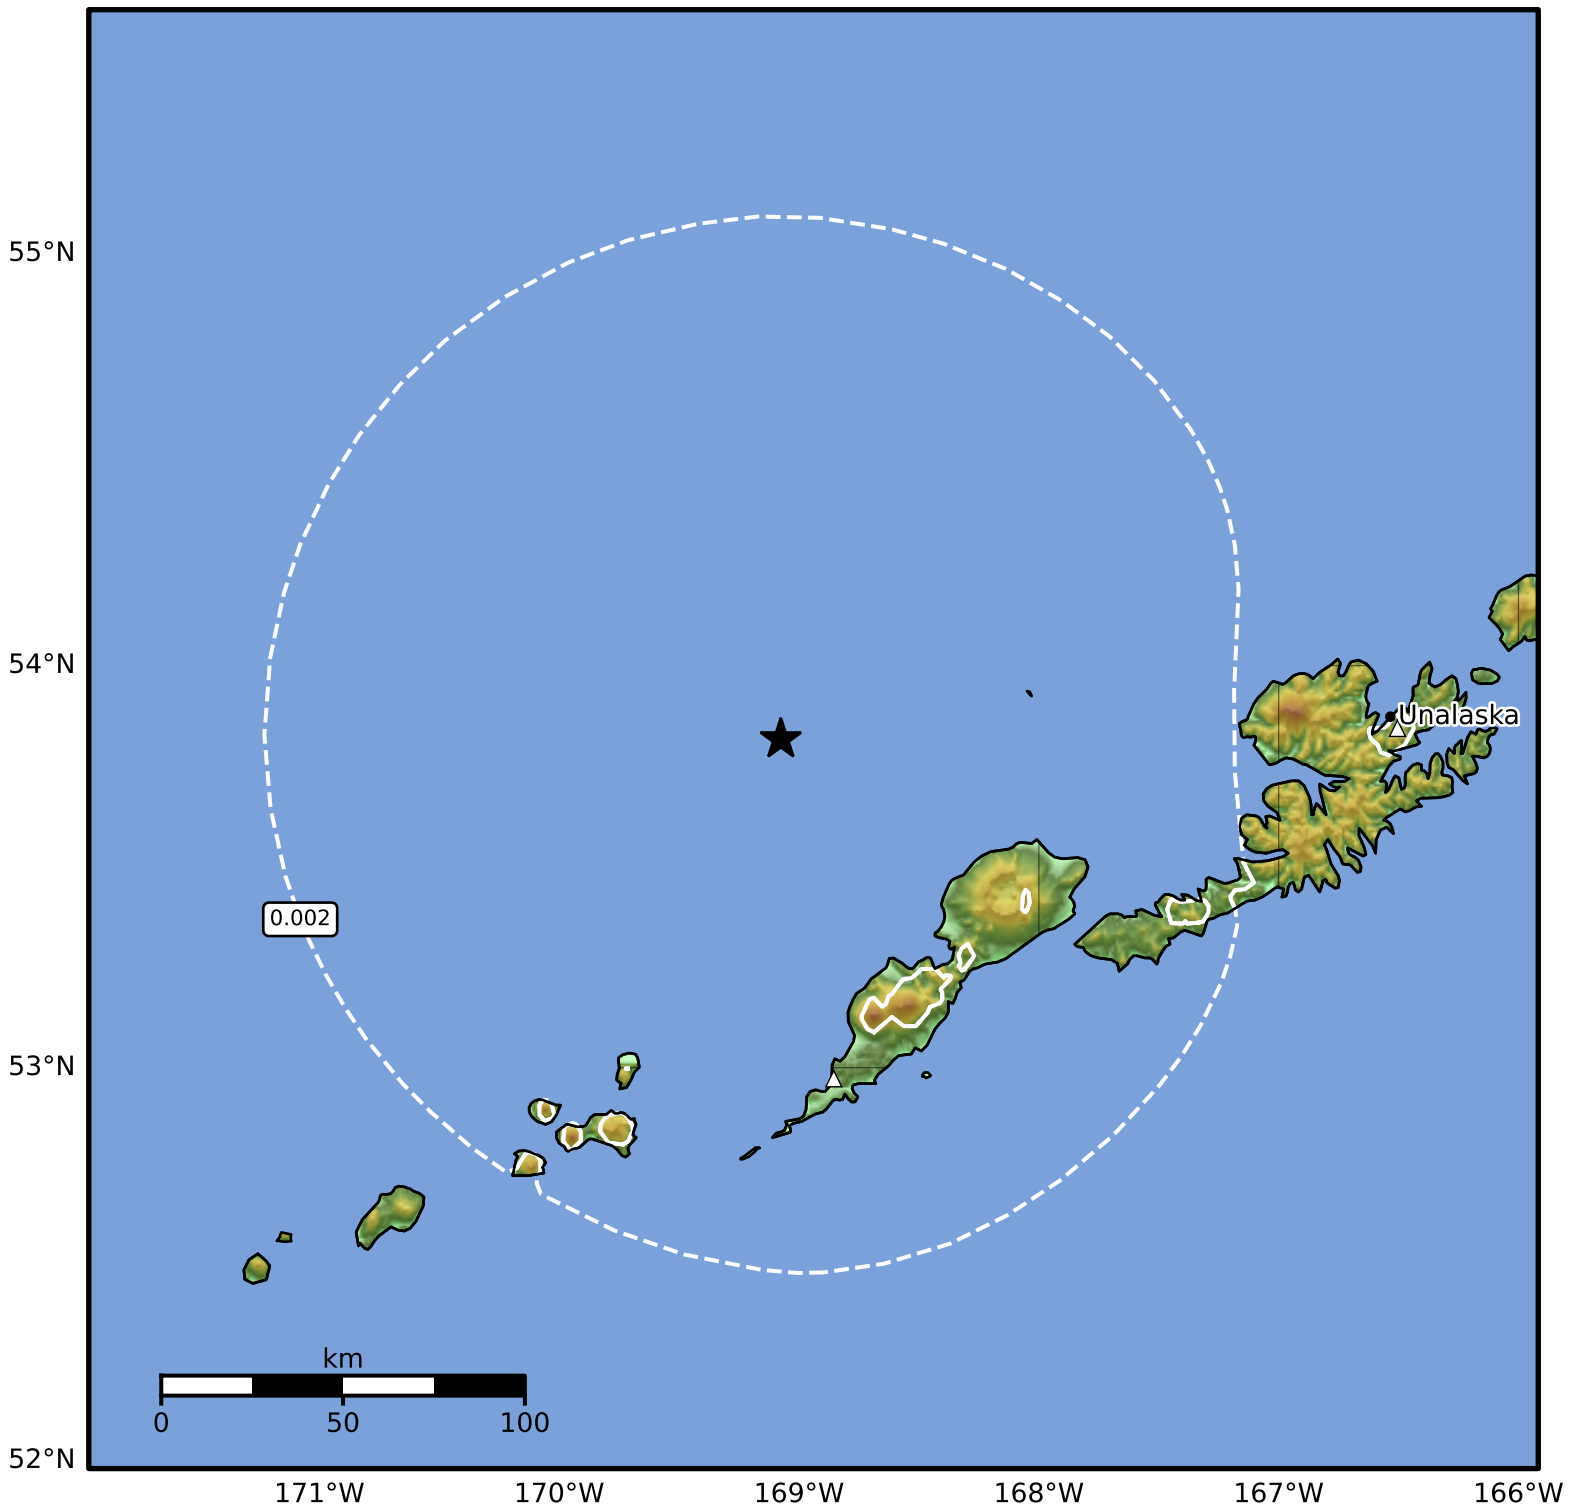

1.0 Second Peak Spectral Acceleration Map Alaska Earthquake Center  
ShakeMap: 99 km (61 miles) N of Nikolski  
Jul 24, 2024 10:05:32 UTC M3.9 N53.82 W169.08 Depth: 274.7km ID:ak0249guozjz

Scale based on Worden et al. (2012)

△ Seismic Instrument ○ Reported Intensity

★ Epicenter

Version 1: Processed 2024-07-24T21:35:47Z