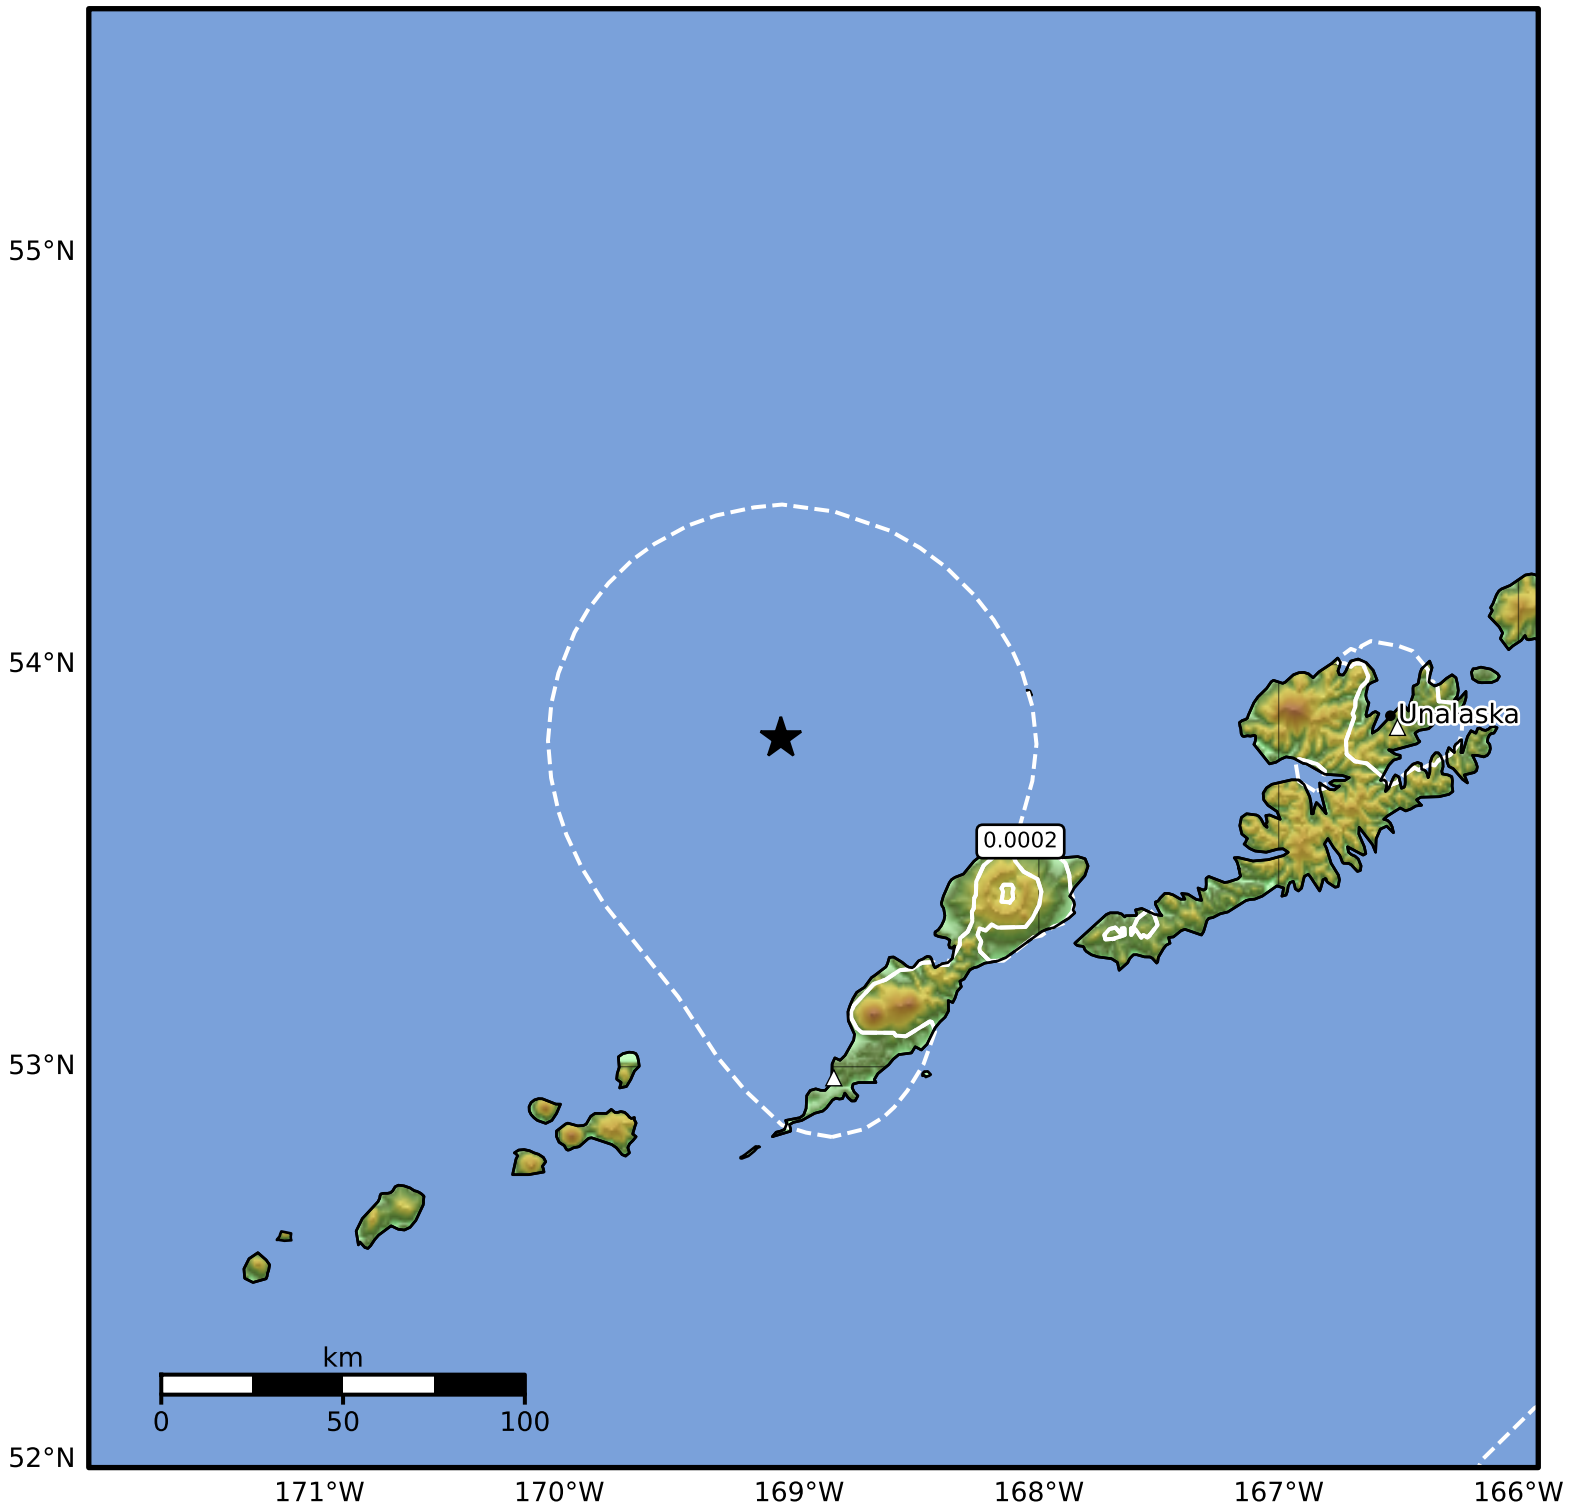

3.0 Second Peak Spectral Acceleration Map Alaska Earthquake Center
ShakeMap: 99 km (61 miles) N of Nikolski
Jul 24, 2024 10:05:32 UTC M3.9 N53.82 W169.08 Depth: 274.7km ID:ak0249guozjz

Scale based on Worden et al. (2012)

Version 1: Processed 2024-07-24T21:35:47Z

△ Seismic Instrument ○ Reported Intensity

★ Epicenter