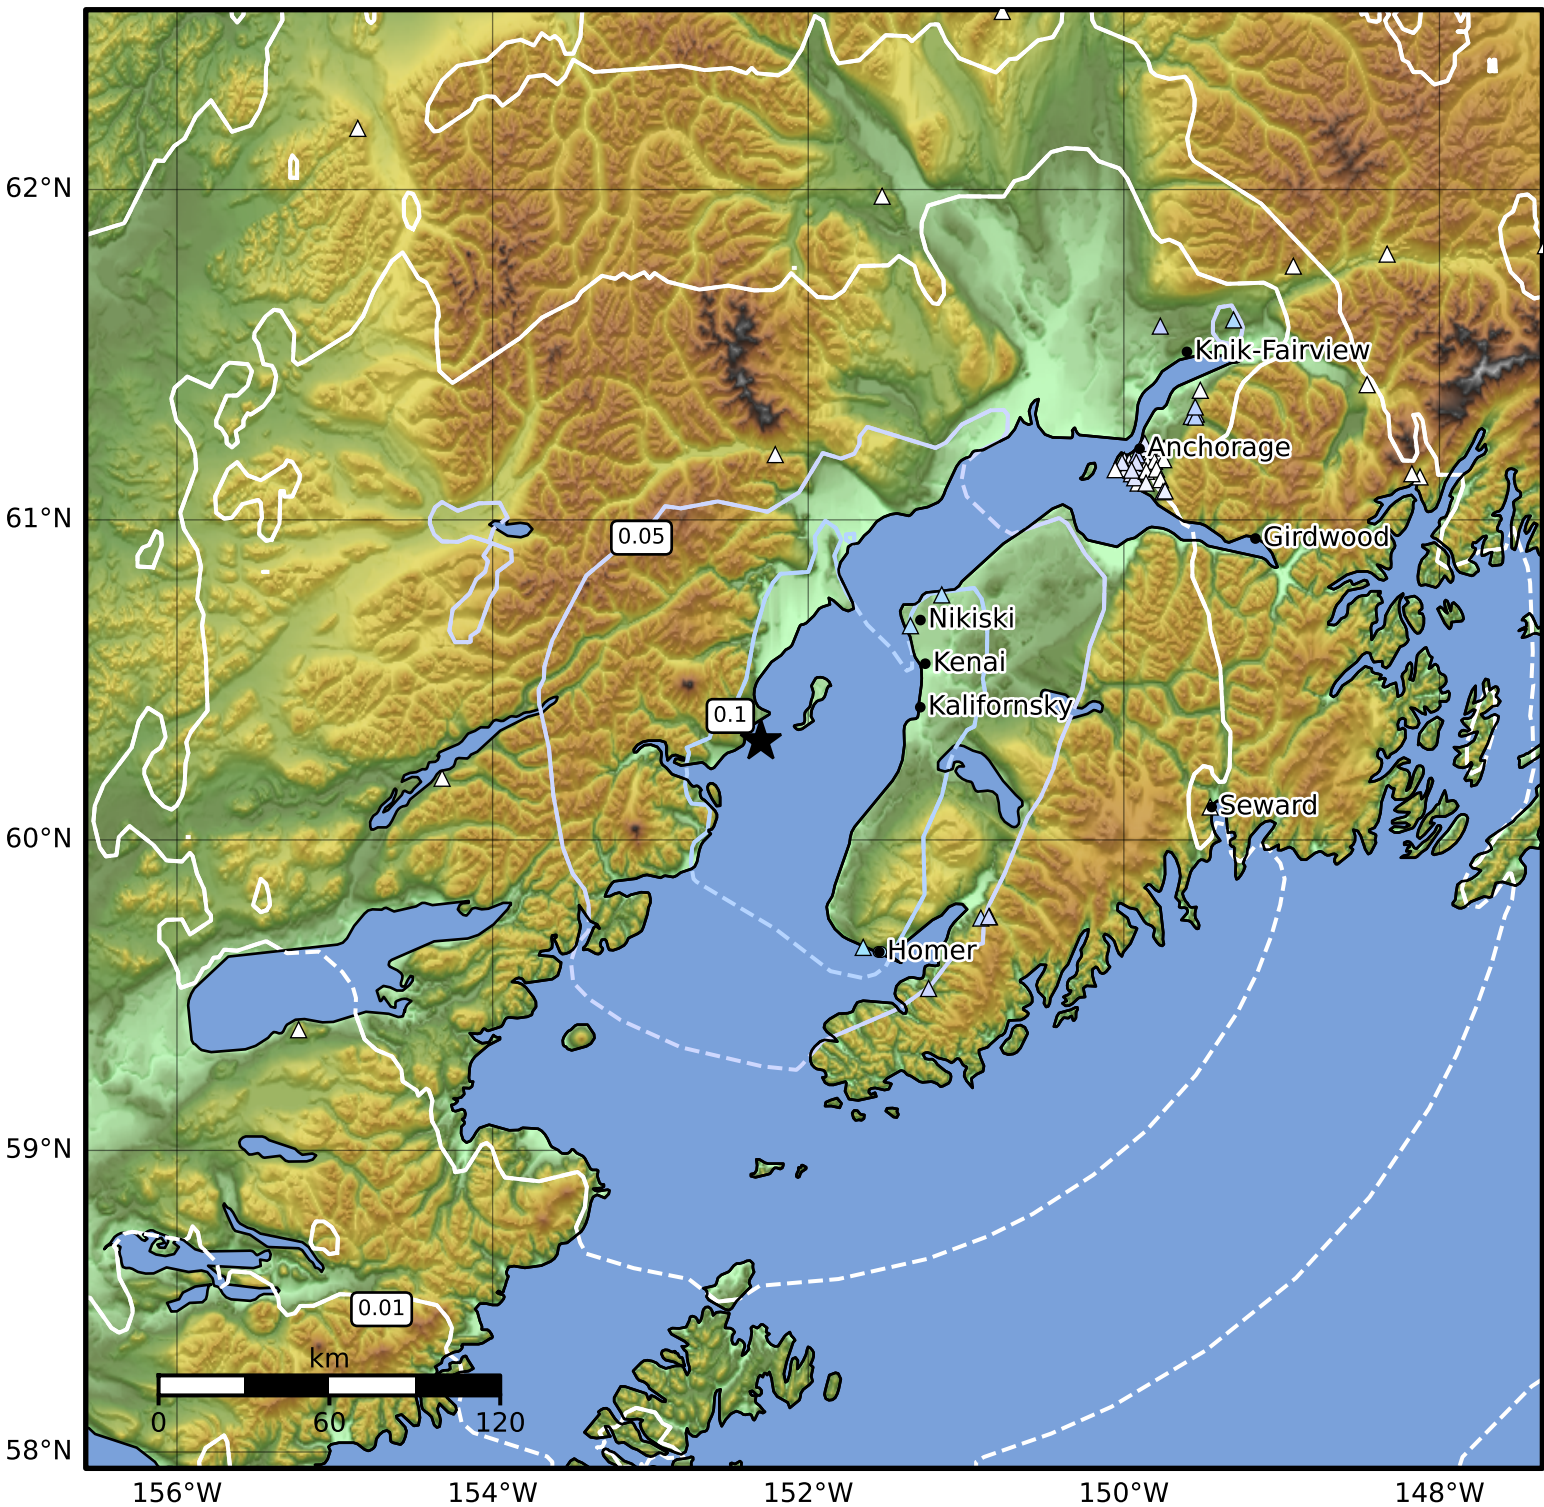

Peak Ground Velocity Map Alaska Earthquake Center
 ShakeMap: 45 km (28 miles) NW of Ninilchik
 Jul 27, 2024 18:12:14 UTC M4.3 N60.31 W152.30 Depth: 85.8km ID:ak0249ly3xrw

PGV (cm/s)	0.1	0.2	0.5	1	2	5	10	20	50	100	200
------------	-----	-----	-----	---	---	---	----	----	----	-----	-----

Scale based on Worden et al. (2012)

Version 2: Processed 2024-07-27T18:28:00Z

△ Seismic Instrument ○ Reported Intensity

★ Epicenter