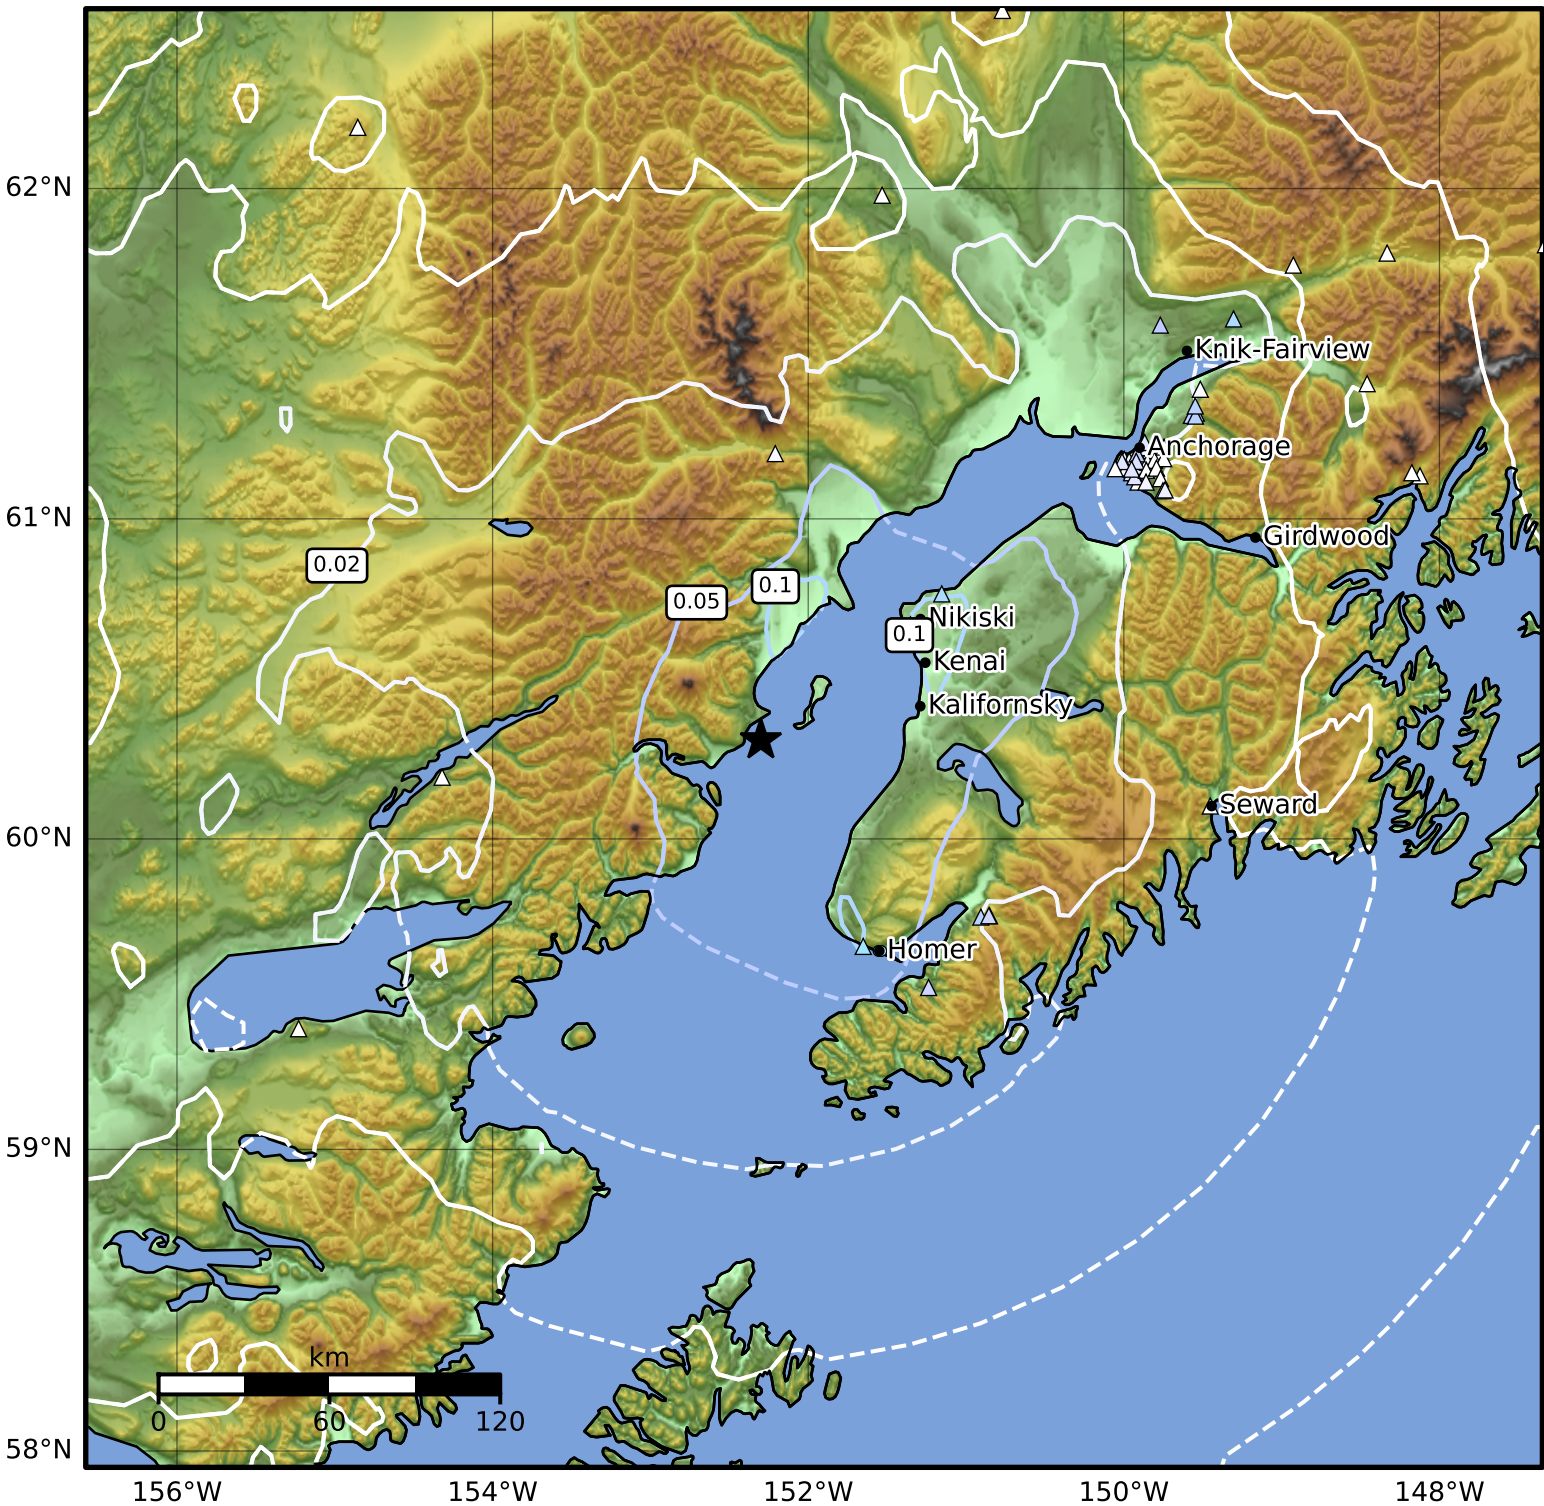

1.0 Second Peak Spectral Acceleration Map Alaska Earthquake Center  
 ShakeMap: 45 km (28 miles) NW of Ninilchik  
 Jul 27, 2024 18:12:14 UTC M4.3 N60.31 W152.30 Depth: 85.8km ID:ak0249ly3xrw

SA(1.0) (%g)	0.1	0.2	0.5	1	2	5	10	20	50	100	200
--------------	-----	-----	-----	---	---	---	----	----	----	-----	-----

Scale based on Worden et al. (2012)

Version 2: Processed 2024-07-27T18:28:00Z

△ Seismic Instrument ○ Reported Intensity

★ Epicenter