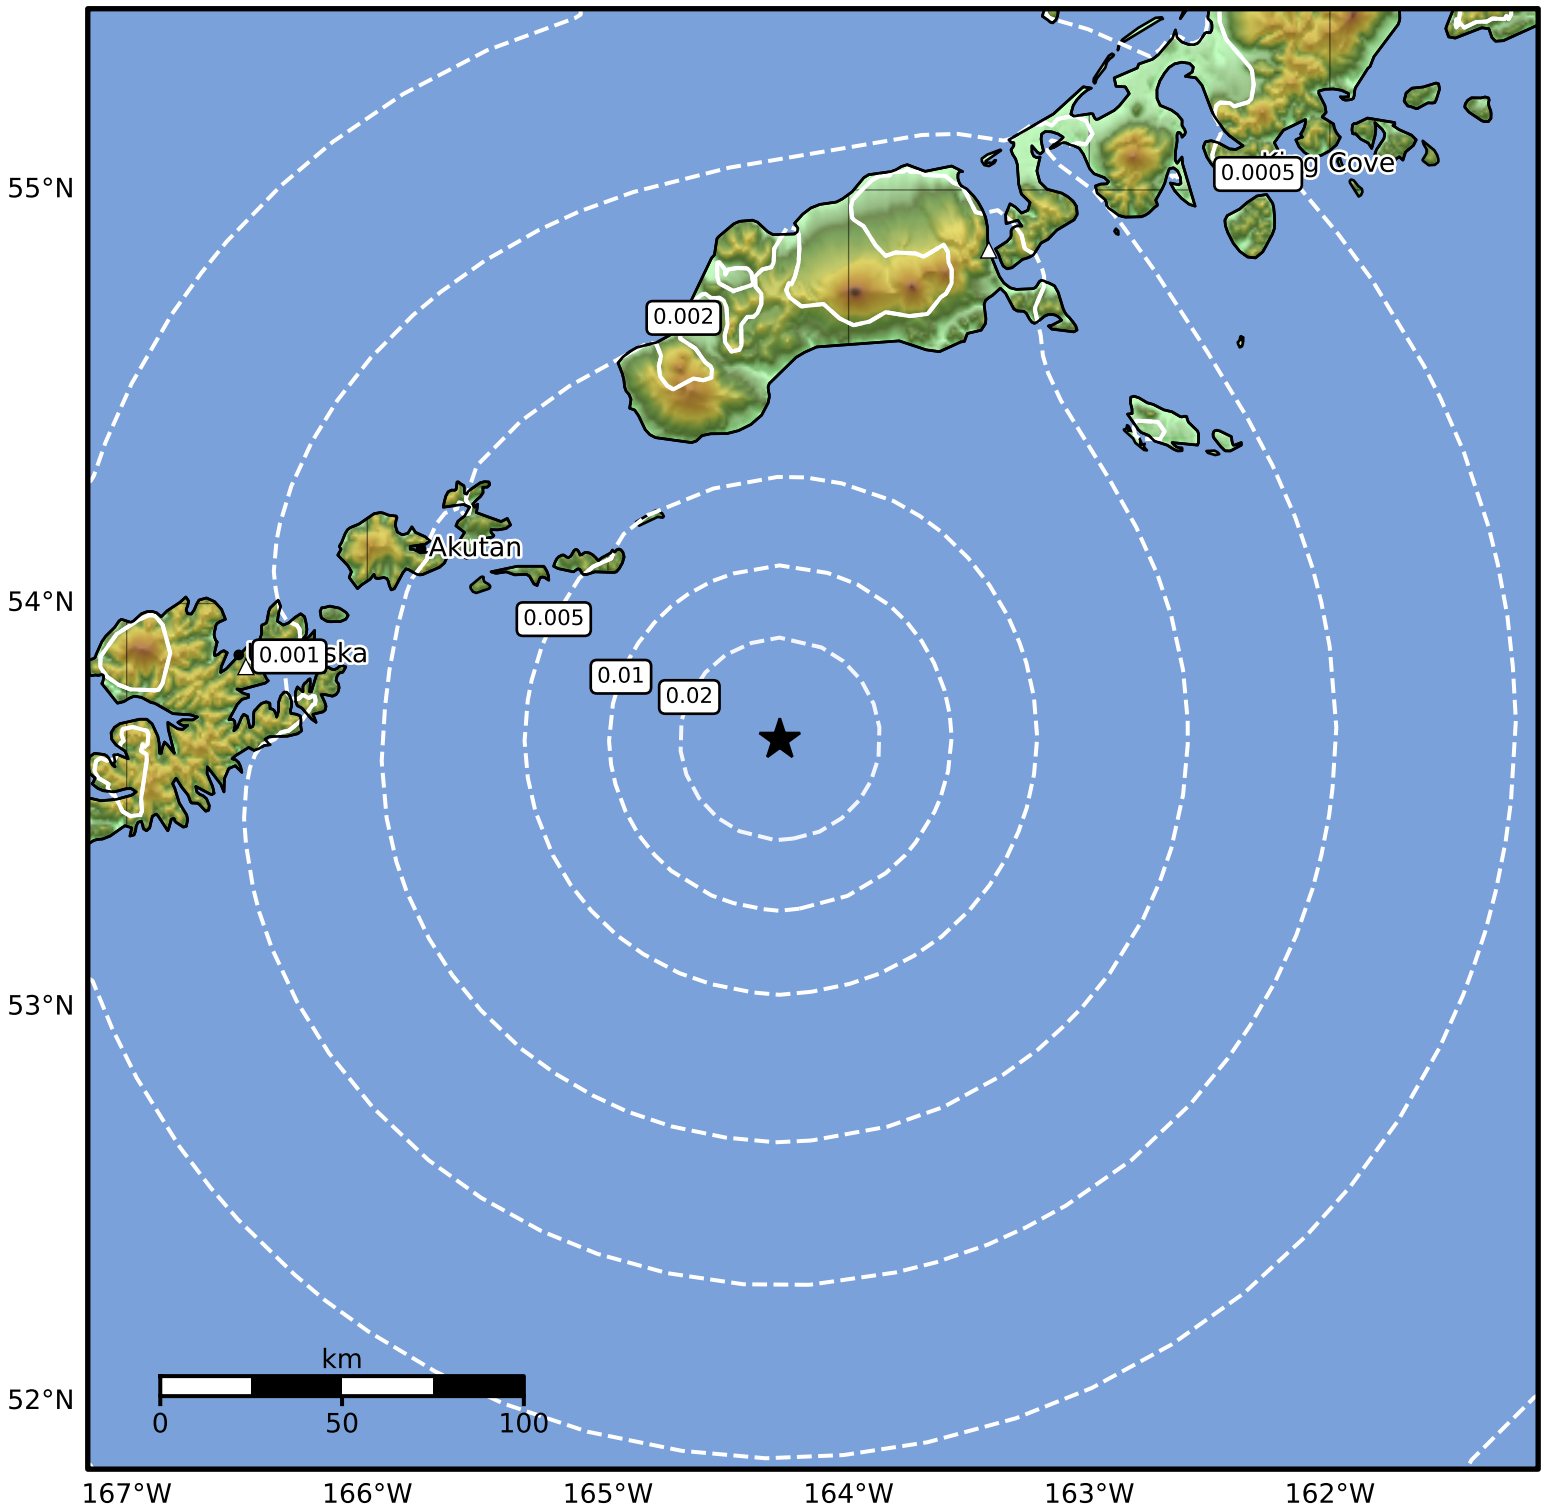

1.0 Second Peak Spectral Acceleration Map Alaska Earthquake Center
 ShakeMap: 110 km (68 miles) ESE of Akutan
 Jul 28, 2024 04:10:52 UTC M3.5 N53.67 W164.29 Depth: 24.9km ID:ak0249ndav2j

SA(1.0) (%g)	0.1	0.2	0.5	1	2	5	10	20	50	100	200
--------------	-----	-----	-----	---	---	---	----	----	----	-----	-----

Scale based on Worden et al. (2012)

Version 1: Processed 2024-07-28T04:14:17Z

△ Seismic Instrument ○ Reported Intensity

★ Epicenter