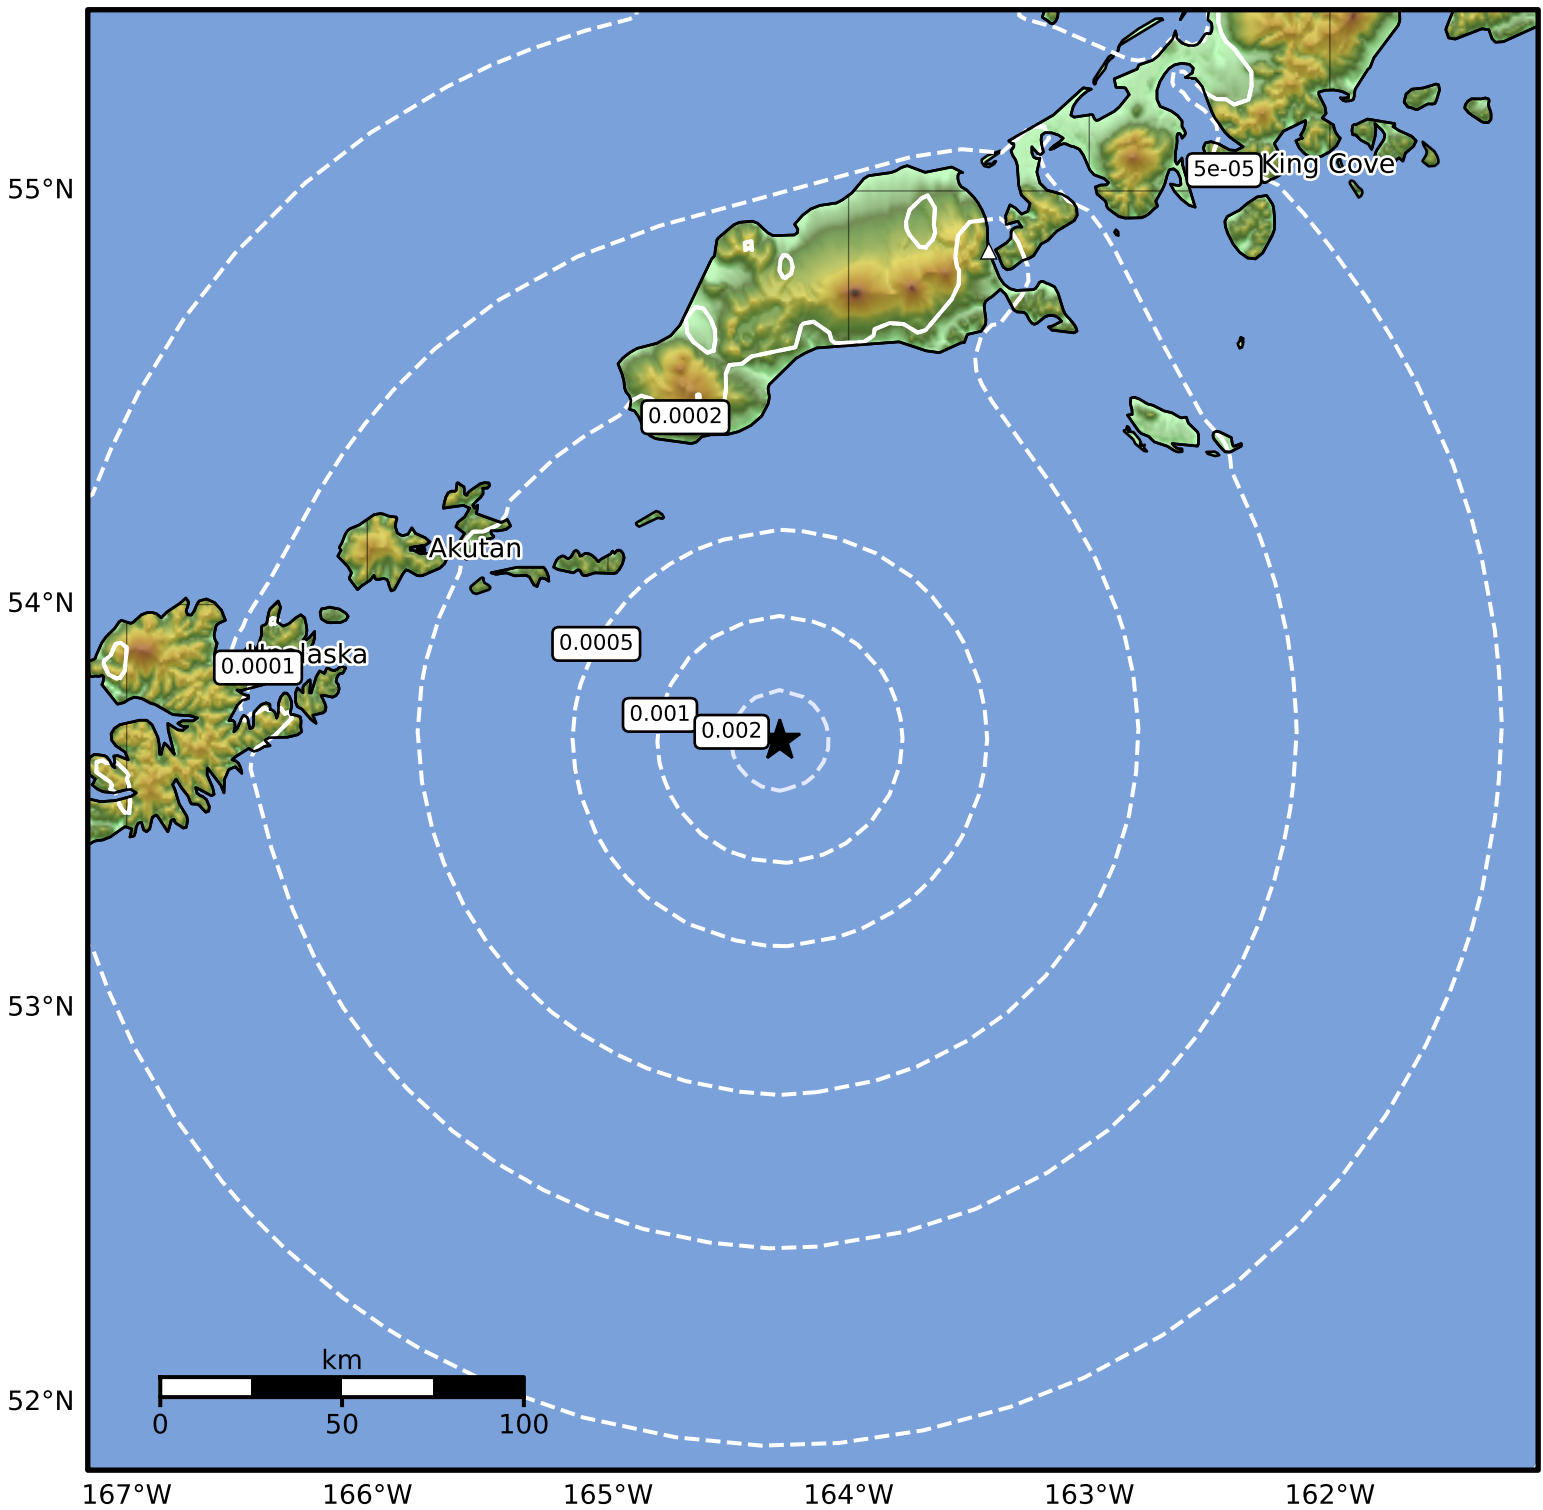

3.0 Second Peak Spectral Acceleration Map Alaska Earthquake Center  
ShakeMap: 110 km (68 miles) ESE of Akutan  
Jul 28, 2024 04:10:52 UTC M3.5 N53.67 W164.29 Depth: 24.9km ID:ak0249ndav2j

Scale based on Worden et al. (2012)

Version 1: Processed 2024-07-28T04:14:17Z

△ Seismic Instrument ○ Reported Intensity

★ Epicenter