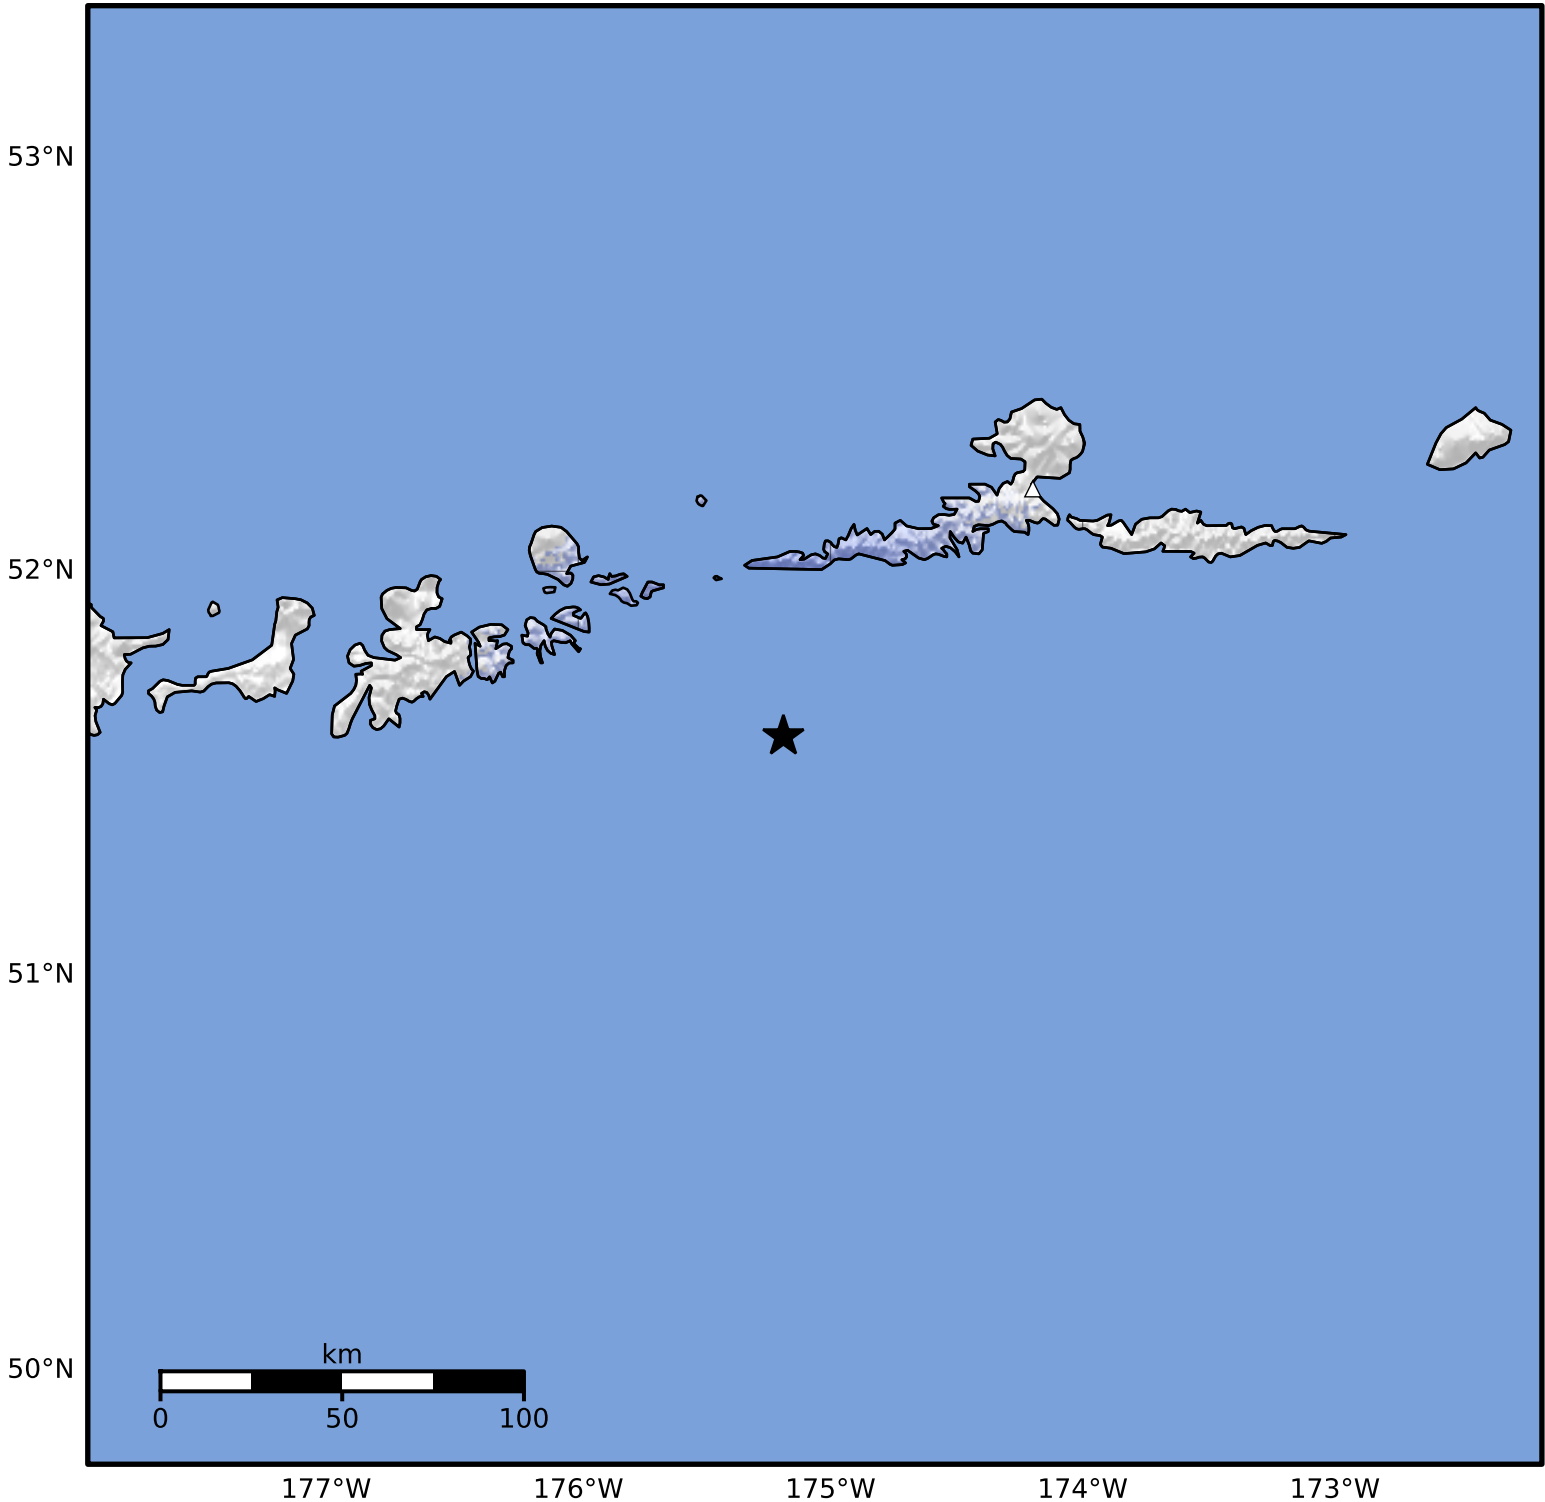

Macroseismic Intensity Map Alaska Earthquake Center
 ShakeMap: 95 km (59 miles) SW of Atka
 Jul 29, 2024 04:05:40 UTC M3.9 N51.59 W175.19 Depth: 14.7km ID:ak0249p0t4g0

SHAKING	Not felt	Weak	Light	Moderate	Strong	Very strong	Severe	Violent	Extreme
DAMAGE	None	None	None	Very light	Light	Moderate	Moderate/heavy	Heavy	Very heavy
PGA(%g)	<0.0464	0.297	2.76	6.2	11.5	21.5	40.1	74.7	>139
PGV(cm/s)	<0.0215	0.135	1.41	4.65	9.64	20	41.4	85.8	>178
INTENSITY	I	II-III	IV	V	VI	VII	VIII	IX	X+

Scale based on Worden et al. (2012)

Version 2: Processed 2024-07-29T16:17:12Z

△ Seismic Instrument ○ Reported Intensity

★ Epicenter