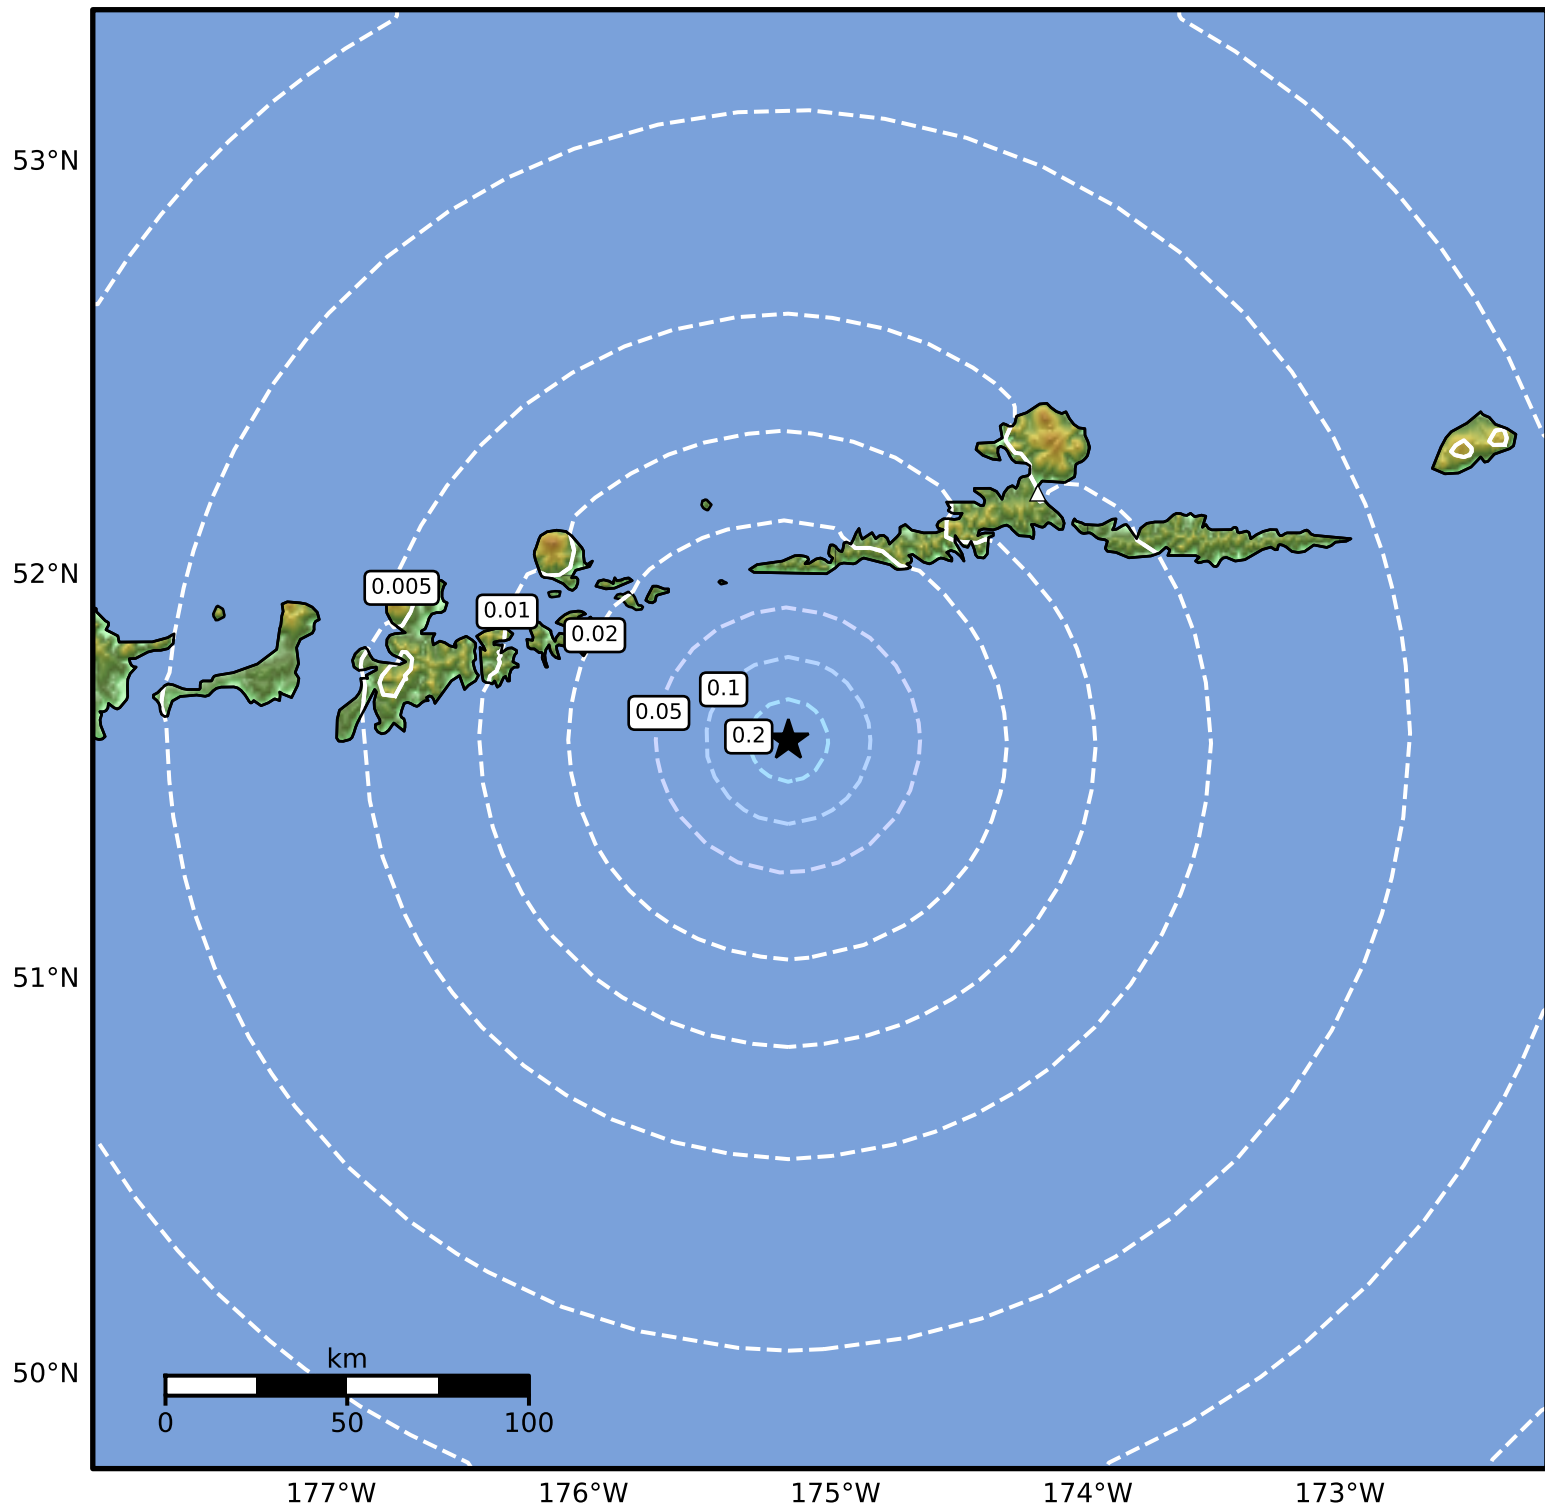

Peak Ground Velocity Map Alaska Earthquake Center
ShakeMap: 95 km (59 miles) SW of Atka
Jul 29, 2024 04:05:40 UTC M3.9 N51.59 W175.19 Depth: 14.7km ID:ak0249p0t4g0

PGV (cm/s)	0.1	0.2	0.5	1	2	5	10	20	50	100	200
-------------------	------------	------------	------------	----------	----------	----------	-----------	-----------	-----------	------------	------------

Scale based on Worden et al. (2012)

Version 2: Processed 2024-07-29T16:17:12Z

△ Seismic Instrument ○ Reported Intensity

★ Epicenter