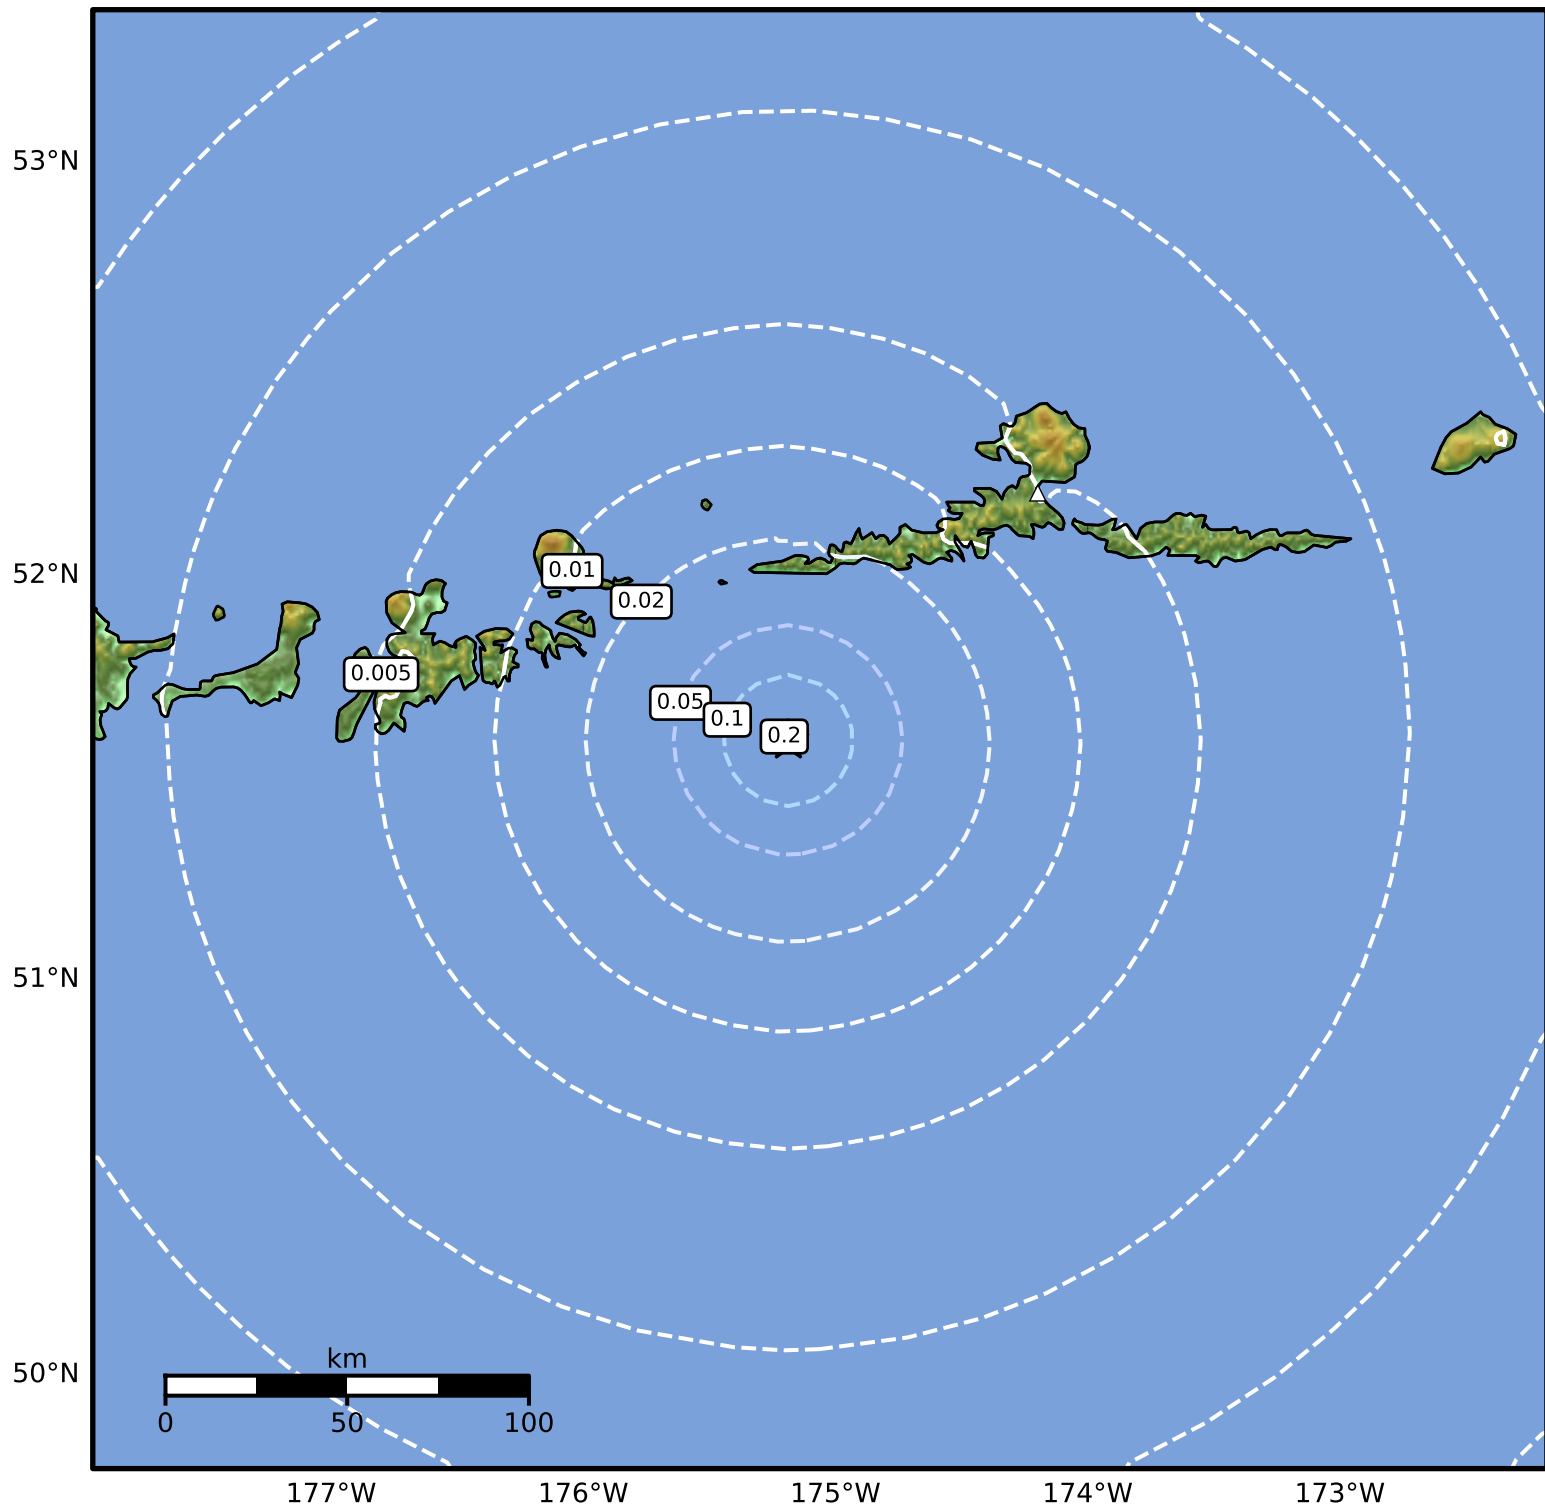

1.0 Second Peak Spectral Acceleration Map Alaska Earthquake Center  
 ShakeMap: 95 km (59 miles) SW of Atka  
 Jul 29, 2024 04:05:40 UTC M3.9 N51.59 W175.19 Depth: 14.7km ID:ak0249p0t4g0

SA(1.0) (%g)	0.1	0.2	0.5	1	2	5	10	20	50	100	200
--------------	-----	-----	-----	---	---	---	----	----	----	-----	-----

Scale based on Worden et al. (2012)

Version 2: Processed 2024-07-29T16:17:12Z

△ Seismic Instrument    ○ Reported Intensity

★ Epicenter