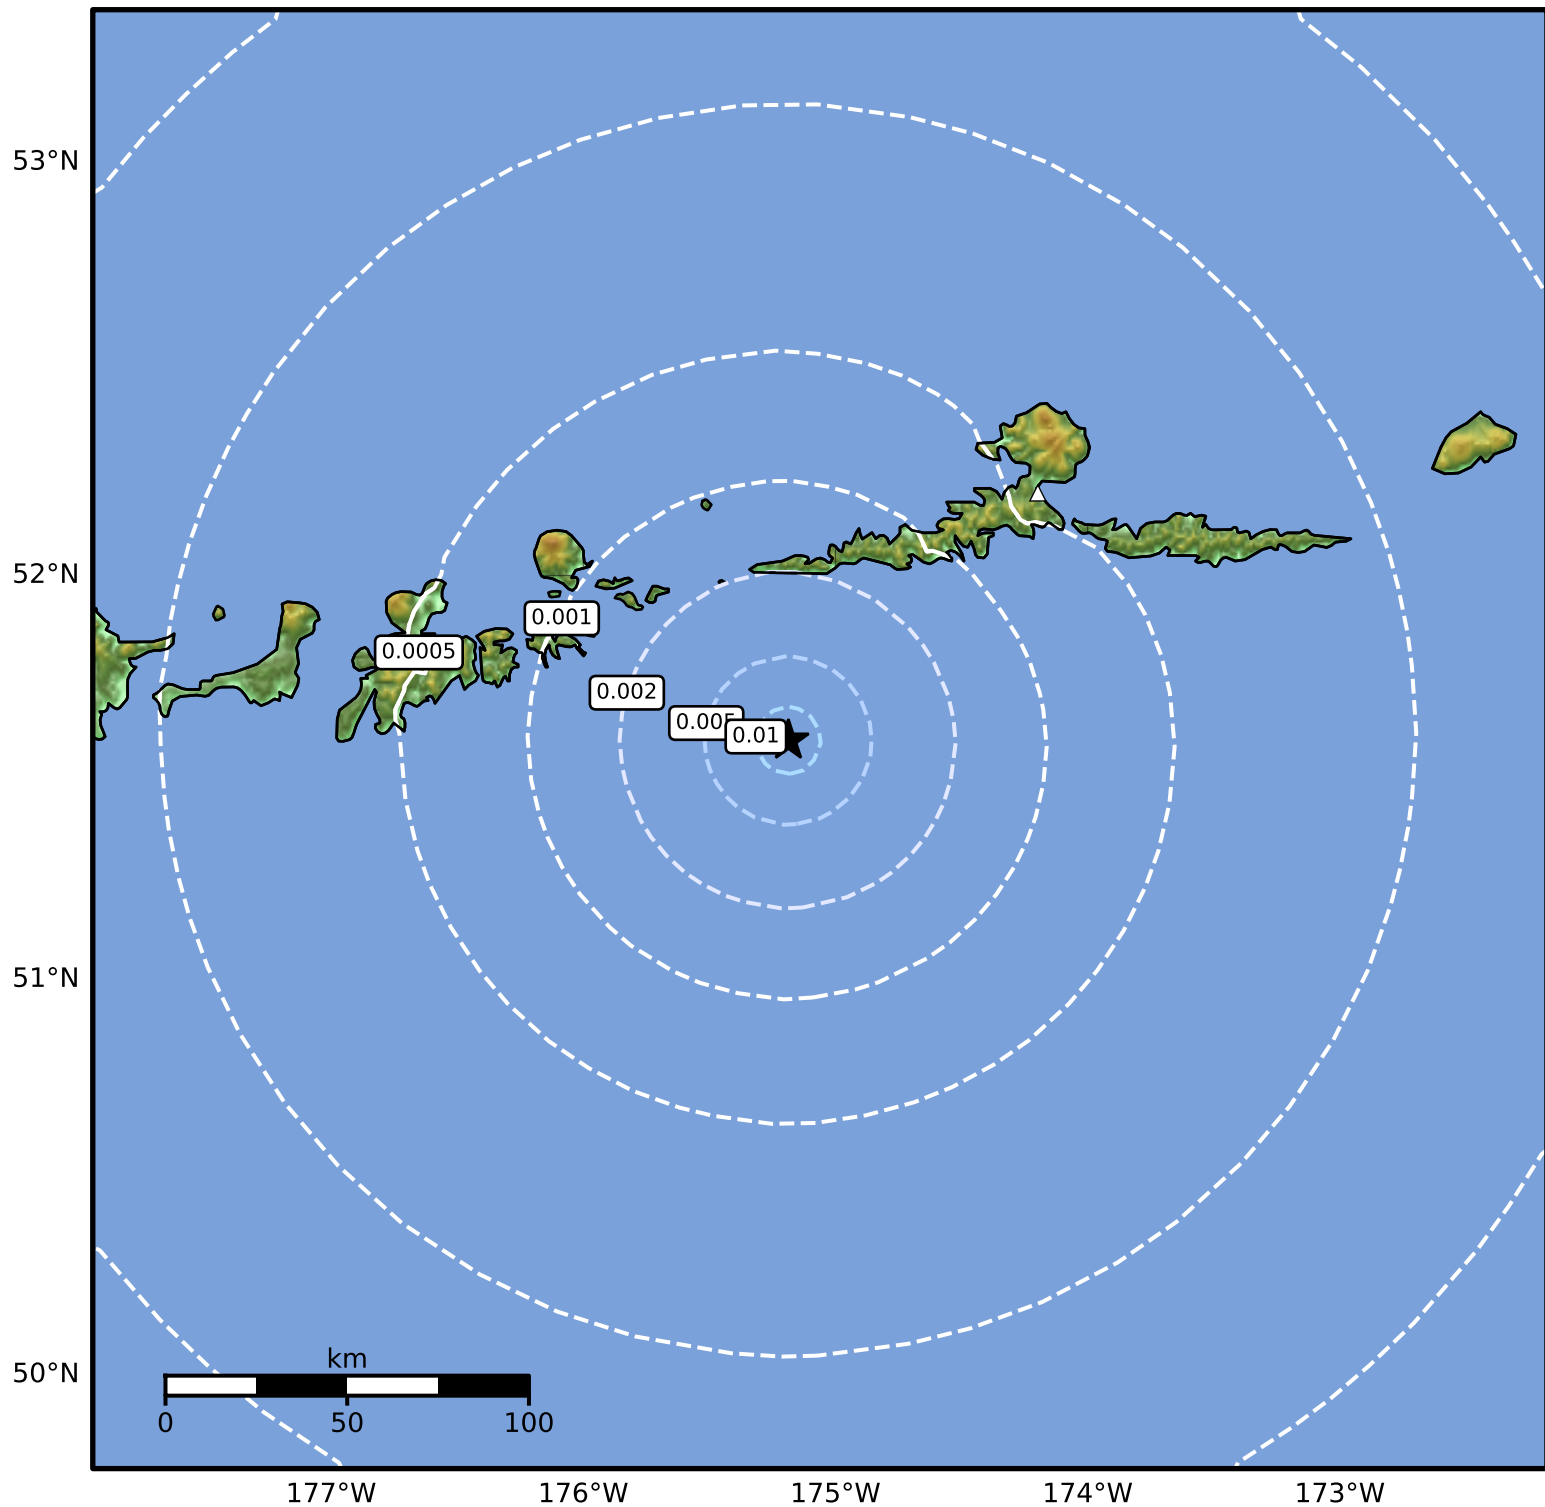

3.0 Second Peak Spectral Acceleration Map Alaska Earthquake Center
 ShakeMap: 95 km (59 miles) SW of Atka
 Jul 29, 2024 04:05:40 UTC M3.9 N51.59 W175.19 Depth: 14.7km ID:ak0249p0t4g0

SA(3.0) (%g)	0.1	0.2	0.5	1	2	5	10	20	50

Scale based on Worden et al. (2012)

Version 2: Processed 2024-07-29T16:17:12Z

△ Seismic Instrument ○ Reported Intensity

★ Epicenter