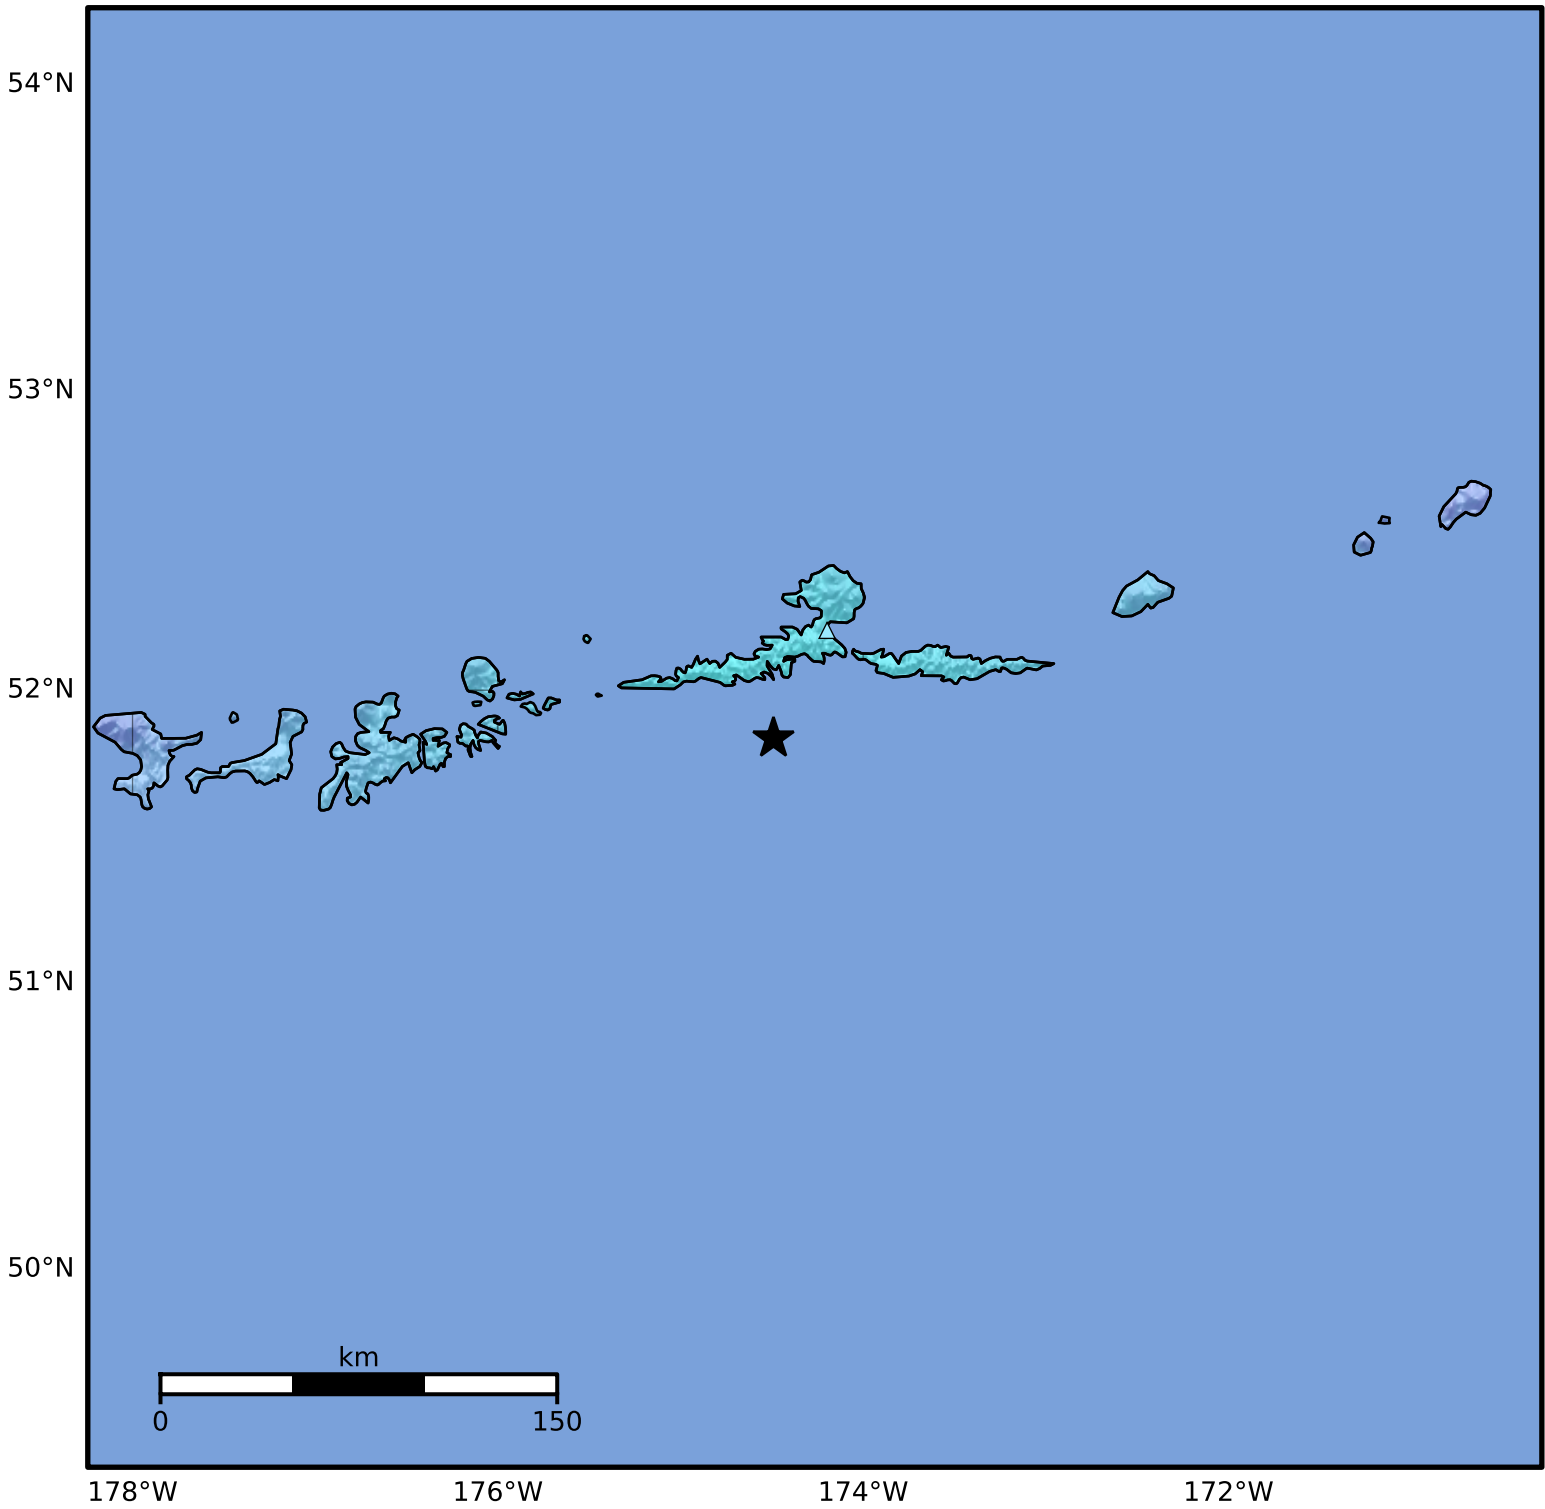

Macroseismic Intensity Map Alaska Earthquake Center
 ShakeMap: 44 km (27 miles) SSW of Atka
 Jul 29, 2024 04:49:26 UTC M5.2 N51.84 W174.49 Depth: 52.8km ID:ak0249p12ivh

SHAKING	Not felt	Weak	Light	Moderate	Strong	Very strong	Severe	Violent	Extreme
DAMAGE	None	None	None	Very light	Light	Moderate	Moderate/heavy	Heavy	Very heavy
PGA(%g)	<0.0464	0.297	2.76	6.2	11.5	21.5	40.1	74.7	>139
PGV(cm/s)	<0.0215	0.135	1.41	4.65	9.64	20	41.4	85.8	>178
INTENSITY	I	II-III	IV	V	VI	VII	VIII	IX	X+

Scale based on Worden et al. (2012)

Version 5: Processed 2024-07-29T05:10:40Z

△ Seismic Instrument ○ Reported Intensity

★ Epicenter