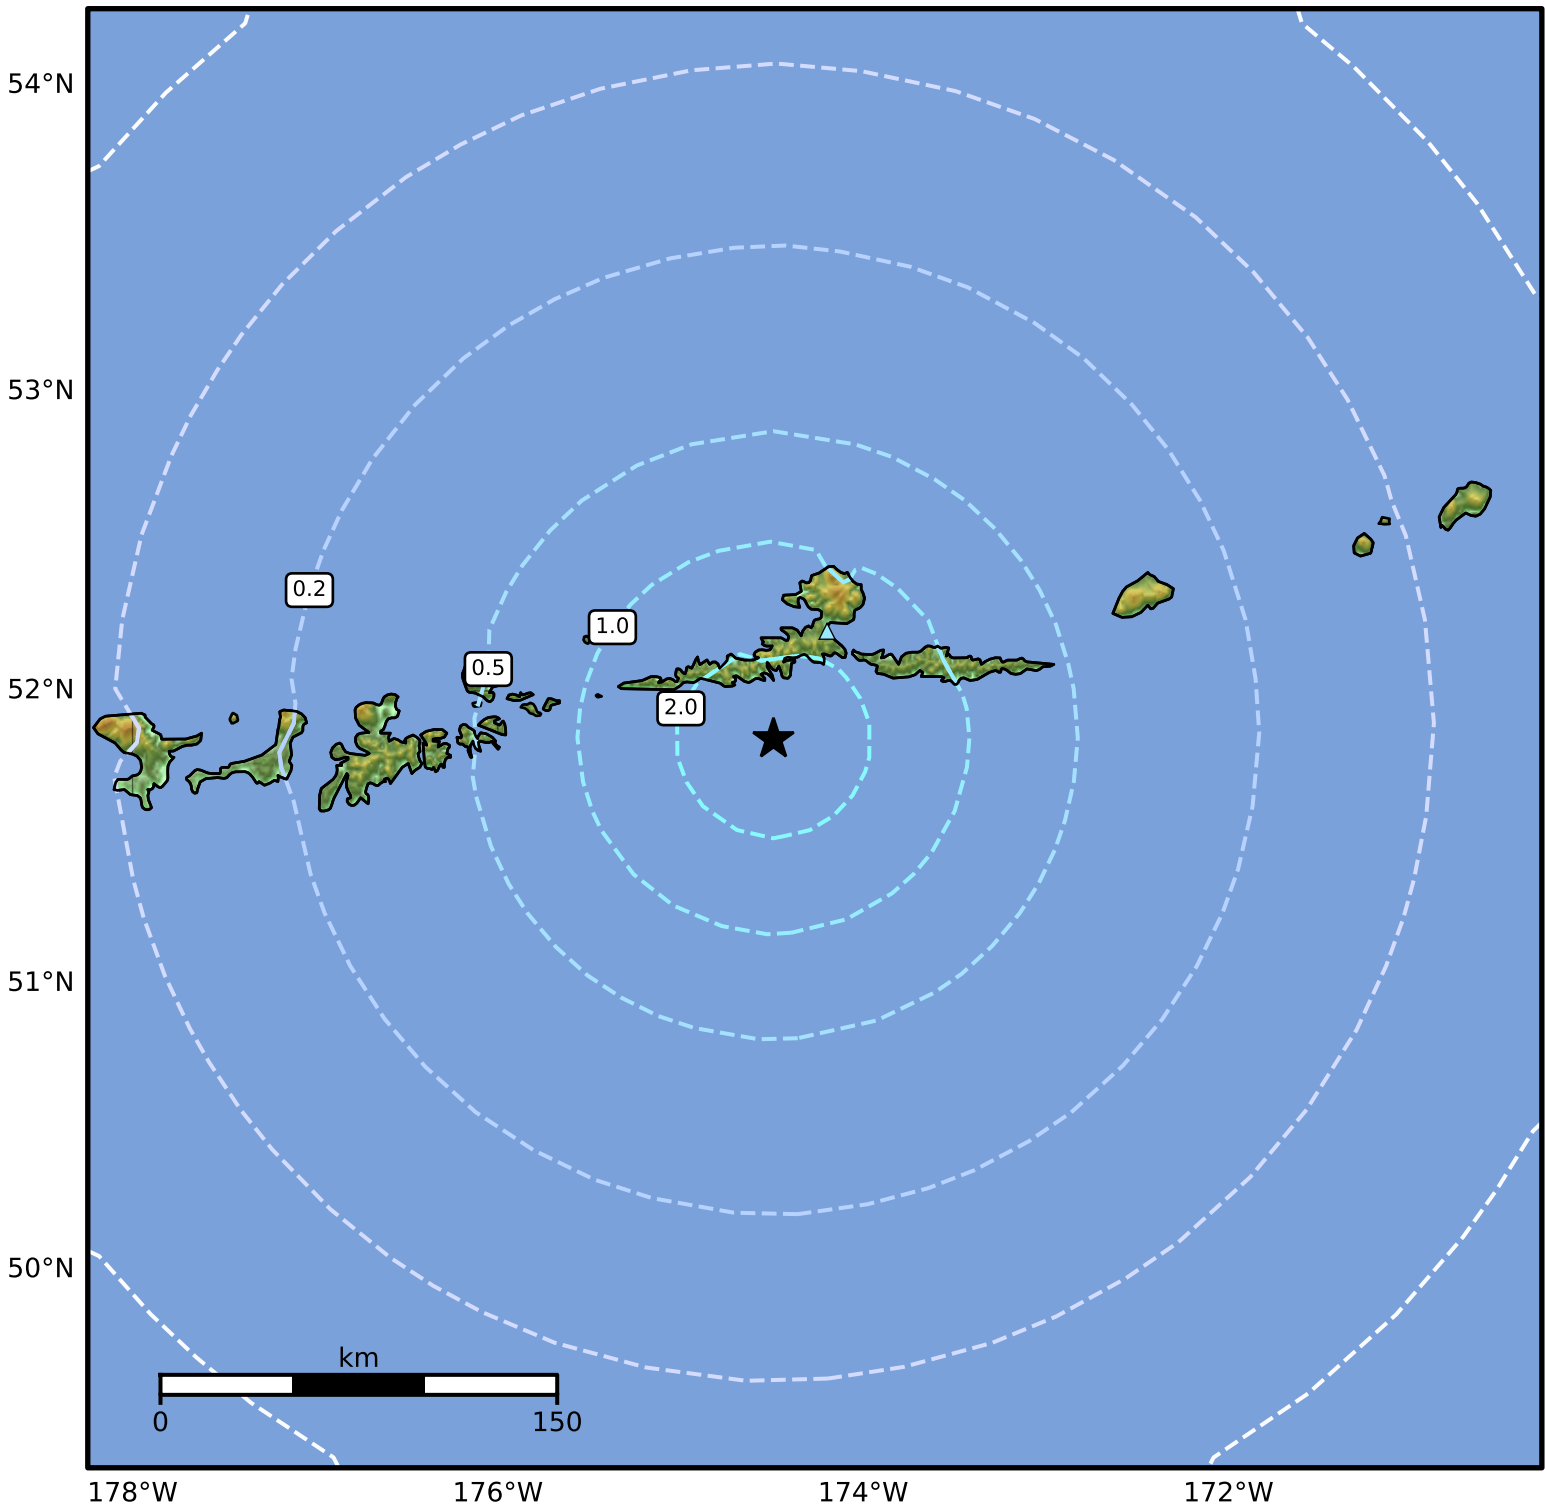

Peak Ground Acceleration Map Alaska Earthquake Center
ShakeMap: 44 km (27 miles) SSW of Atka
Jul 29, 2024 04:49:26 UTC M5.2 N51.84 W174.49 Depth: 52.8km ID:ak0249p12ivh

PGA (%g)	0.1	0.2	0.5	1	2	5	10	20	50	100	200
----------	-----	-----	-----	---	---	---	----	----	----	-----	-----

Scale based on Worden et al. (2012)

Version 5: Processed 2024-07-29T05:10:40Z

△ Seismic Instrument ○ Reported Intensity

★ Epicenter