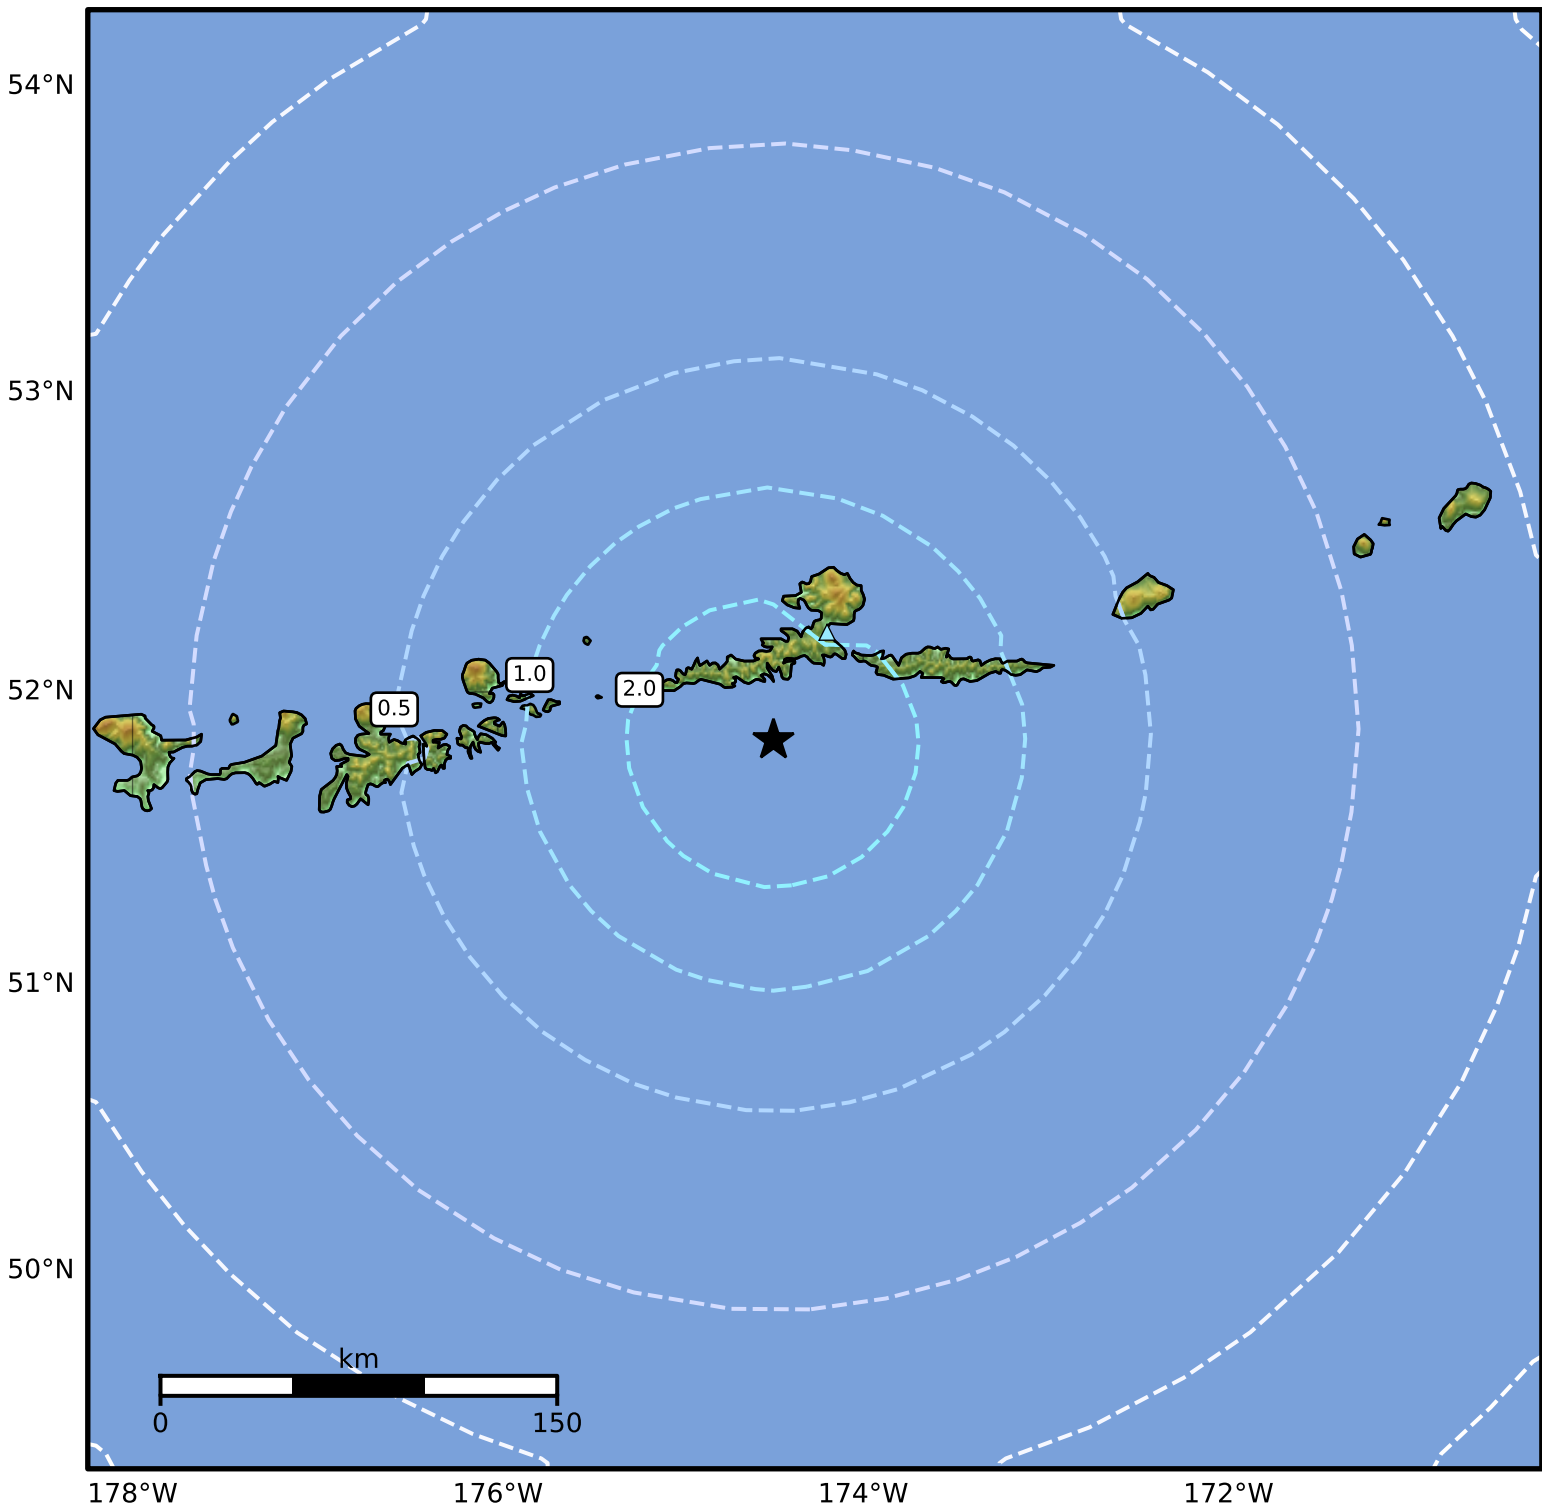

0.3 Second Peak Spectral Acceleration Map Alaska Earthquake Center
ShakeMap: 44 km (27 miles) SSW of Atka
Jul 29, 2024 04:49:26 UTC M5.2 N51.84 W174.49 Depth: 52.8km ID:ak0249p12ivh

SA(0.3) (%g)	0.1	0.2	0.5	1	2	5	10	20	50	100	200
--------------	-----	-----	-----	---	---	---	----	----	----	-----	-----

Scale based on Worden et al. (2012)

Version 5: Processed 2024-07-29T05:10:40Z

△ Seismic Instrument ○ Reported Intensity

★ Epicenter