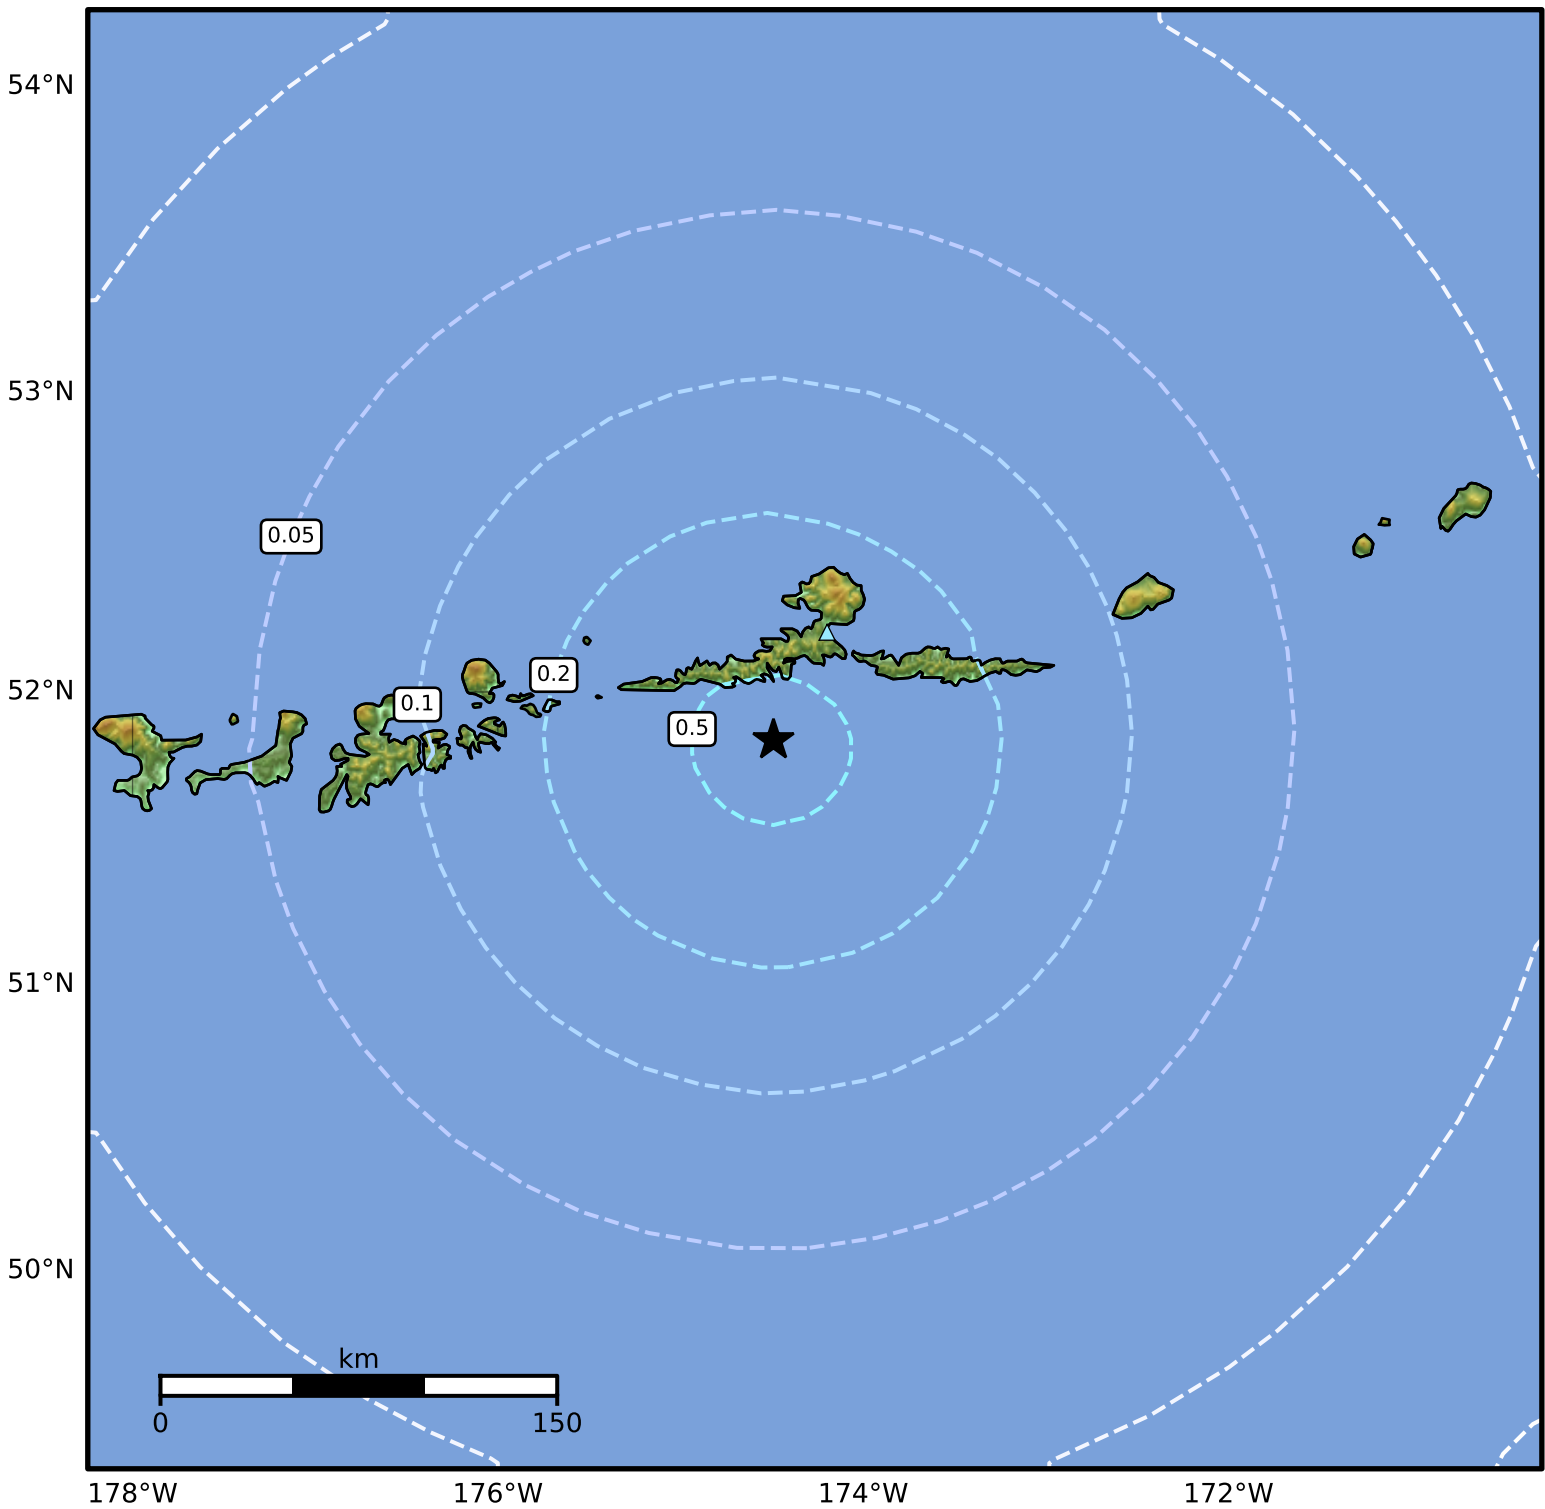

1.0 Second Peak Spectral Acceleration Map Alaska Earthquake Center
ShakeMap: 44 km (27 miles) SSW of Atka
Jul 29, 2024 04:49:26 UTC M5.2 N51.84 W174.49 Depth: 52.8km ID:ak0249p12ivh

SA(1.0) (%g)	0.1	0.2	0.5	1	2	5	10	20	50	100	200
--------------	-----	-----	-----	---	---	---	----	----	----	-----	-----

Scale based on Worden et al. (2012)

Version 5: Processed 2024-07-29T05:10:40Z

△ Seismic Instrument ○ Reported Intensity

★ Epicenter