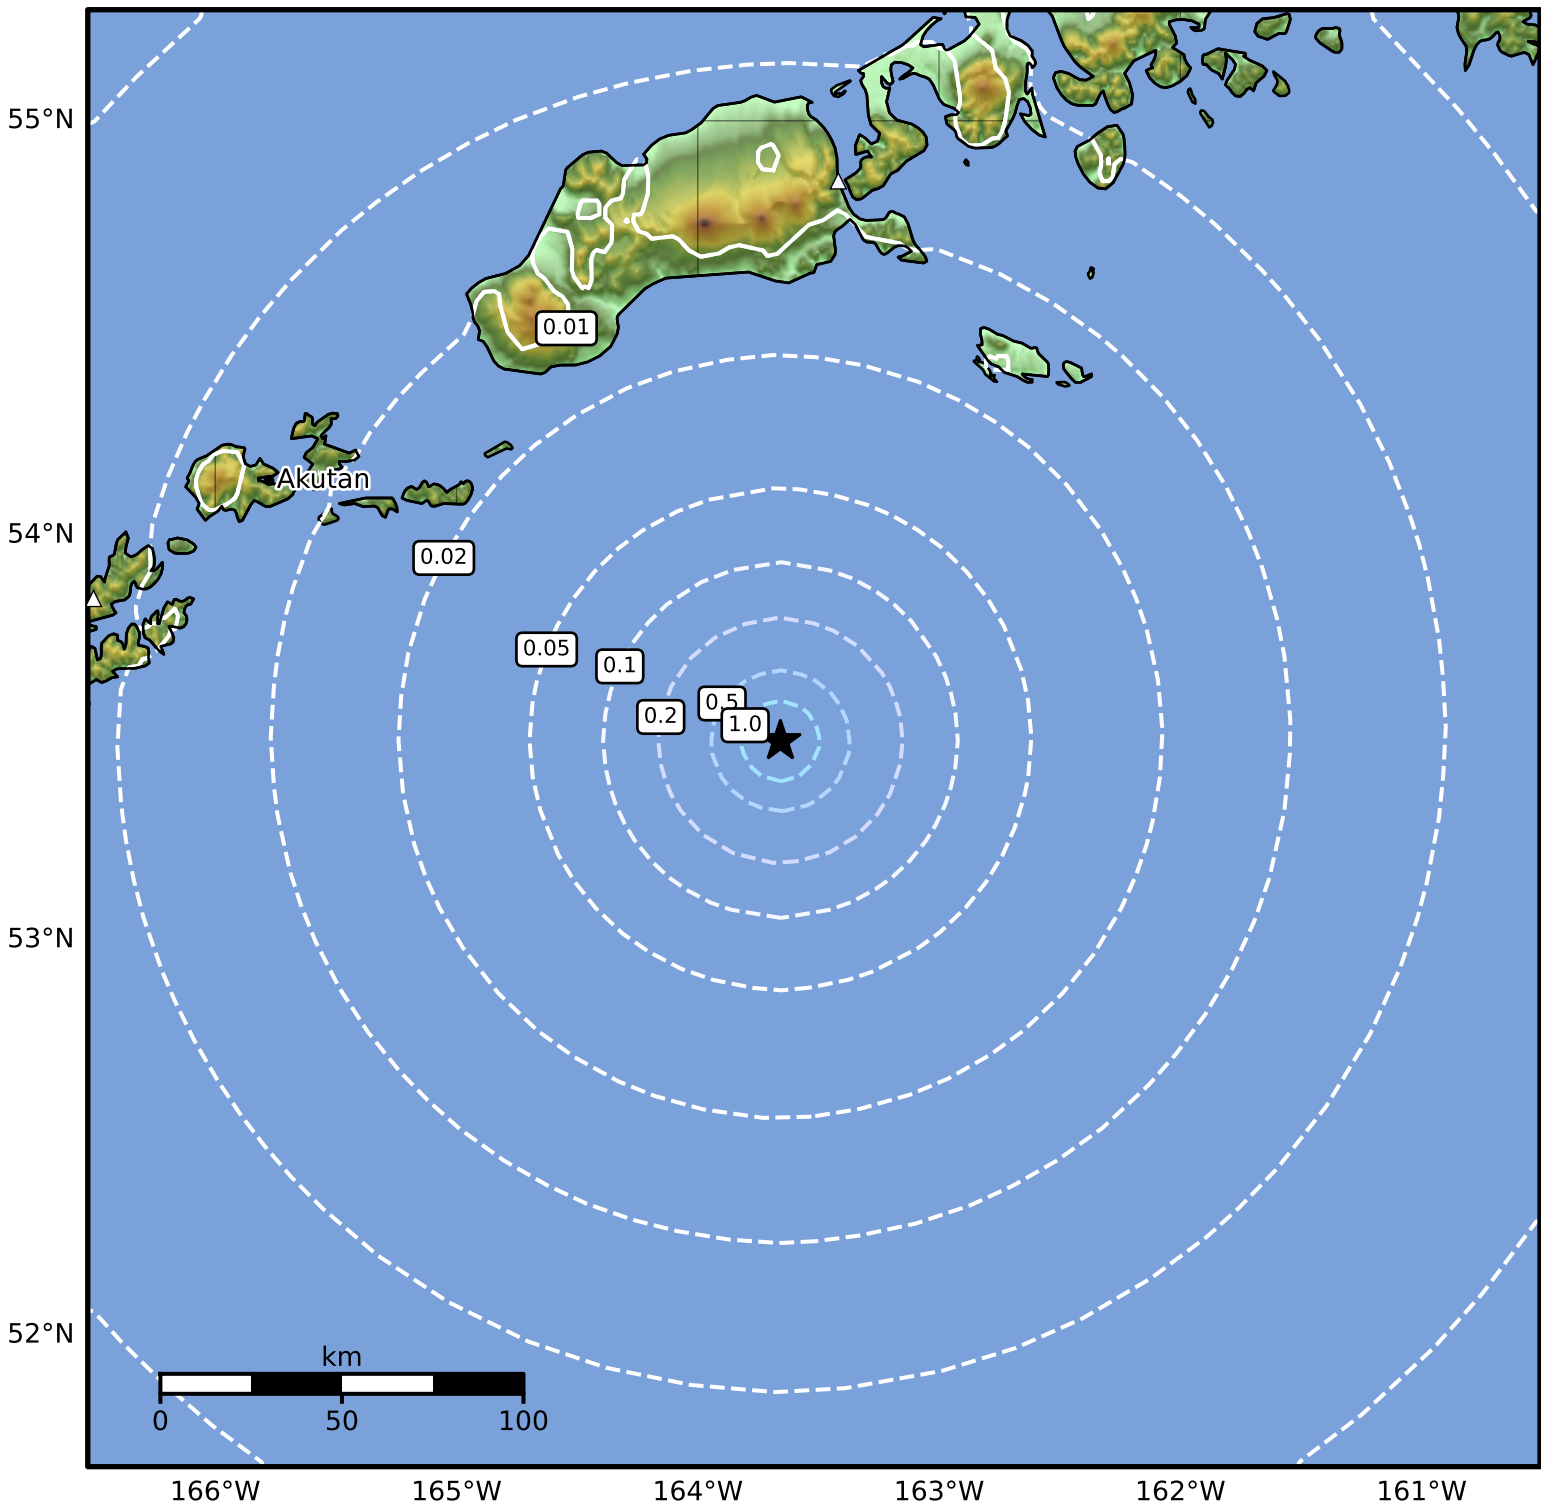

0.3 Second Peak Spectral Acceleration Map Alaska Earthquake Center
 ShakeMap: 152 km (94 miles) S of False Pass
 Jul 31, 2024 06:00:30 UTC M3.6 N53.49 W163.66 Depth: 9.2km ID:ak0249sd1ki4

SA(0.3) (%g)	0.1	0.2	0.5	1	2	5	10	20	50	100	200
--------------	-----	-----	-----	---	---	---	----	----	----	-----	-----

Scale based on Worden et al. (2012)

Version 2: Processed 2024-07-31T06:57:55Z

△ Seismic Instrument ○ Reported Intensity

★ Epicenter