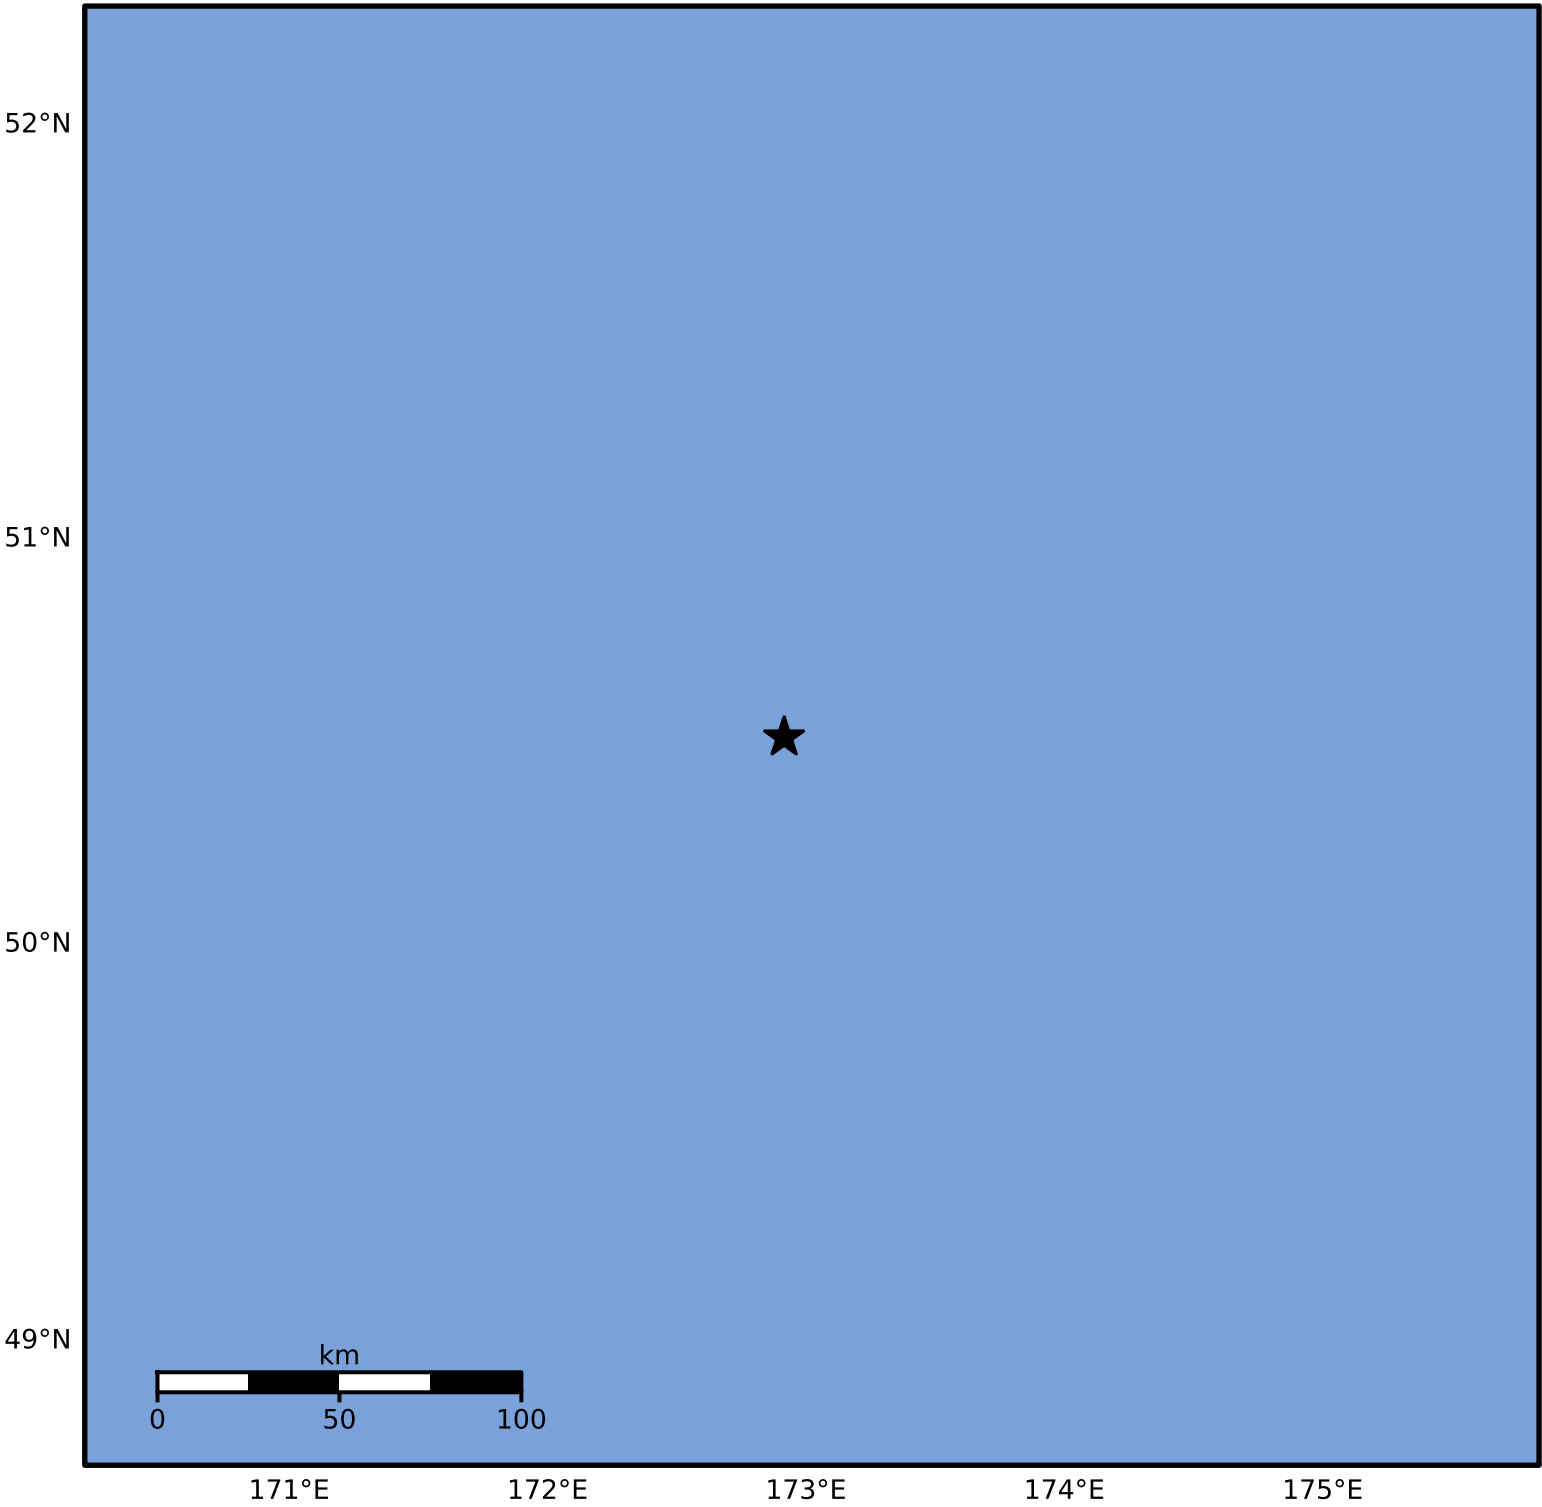

Macroseismic Intensity Map Alaska Earthquake Center
 ShakeMap: 258 km (160 miles) SSW of Shemya
 Jul 31, 2024 08:00:10 UTC M3.5 N50.51 E172.92 Depth: 4.0km ID:ak0249se9bxc

SHAKING	Not felt	Weak	Light	Moderate	Strong	Very strong	Severe	Violent	Extreme
DAMAGE	None	None	None	Very light	Light	Moderate	Moderate/heavy	Heavy	Very heavy
PGA(%g)	<0.0464	0.297	2.76	6.2	11.5	21.5	40.1	74.7	>139
PGV(cm/s)	<0.0215	0.135	1.41	4.65	9.64	20	41.4	85.8	>178
INTENSITY	I	II-III	IV	V	VI	VII	VIII	IX	X+

Scale based on Worden et al. (2012)

Version 1: Processed 2024-07-31T08:18:21Z

△ Seismic Instrument ○ Reported Intensity

★ Epicenter