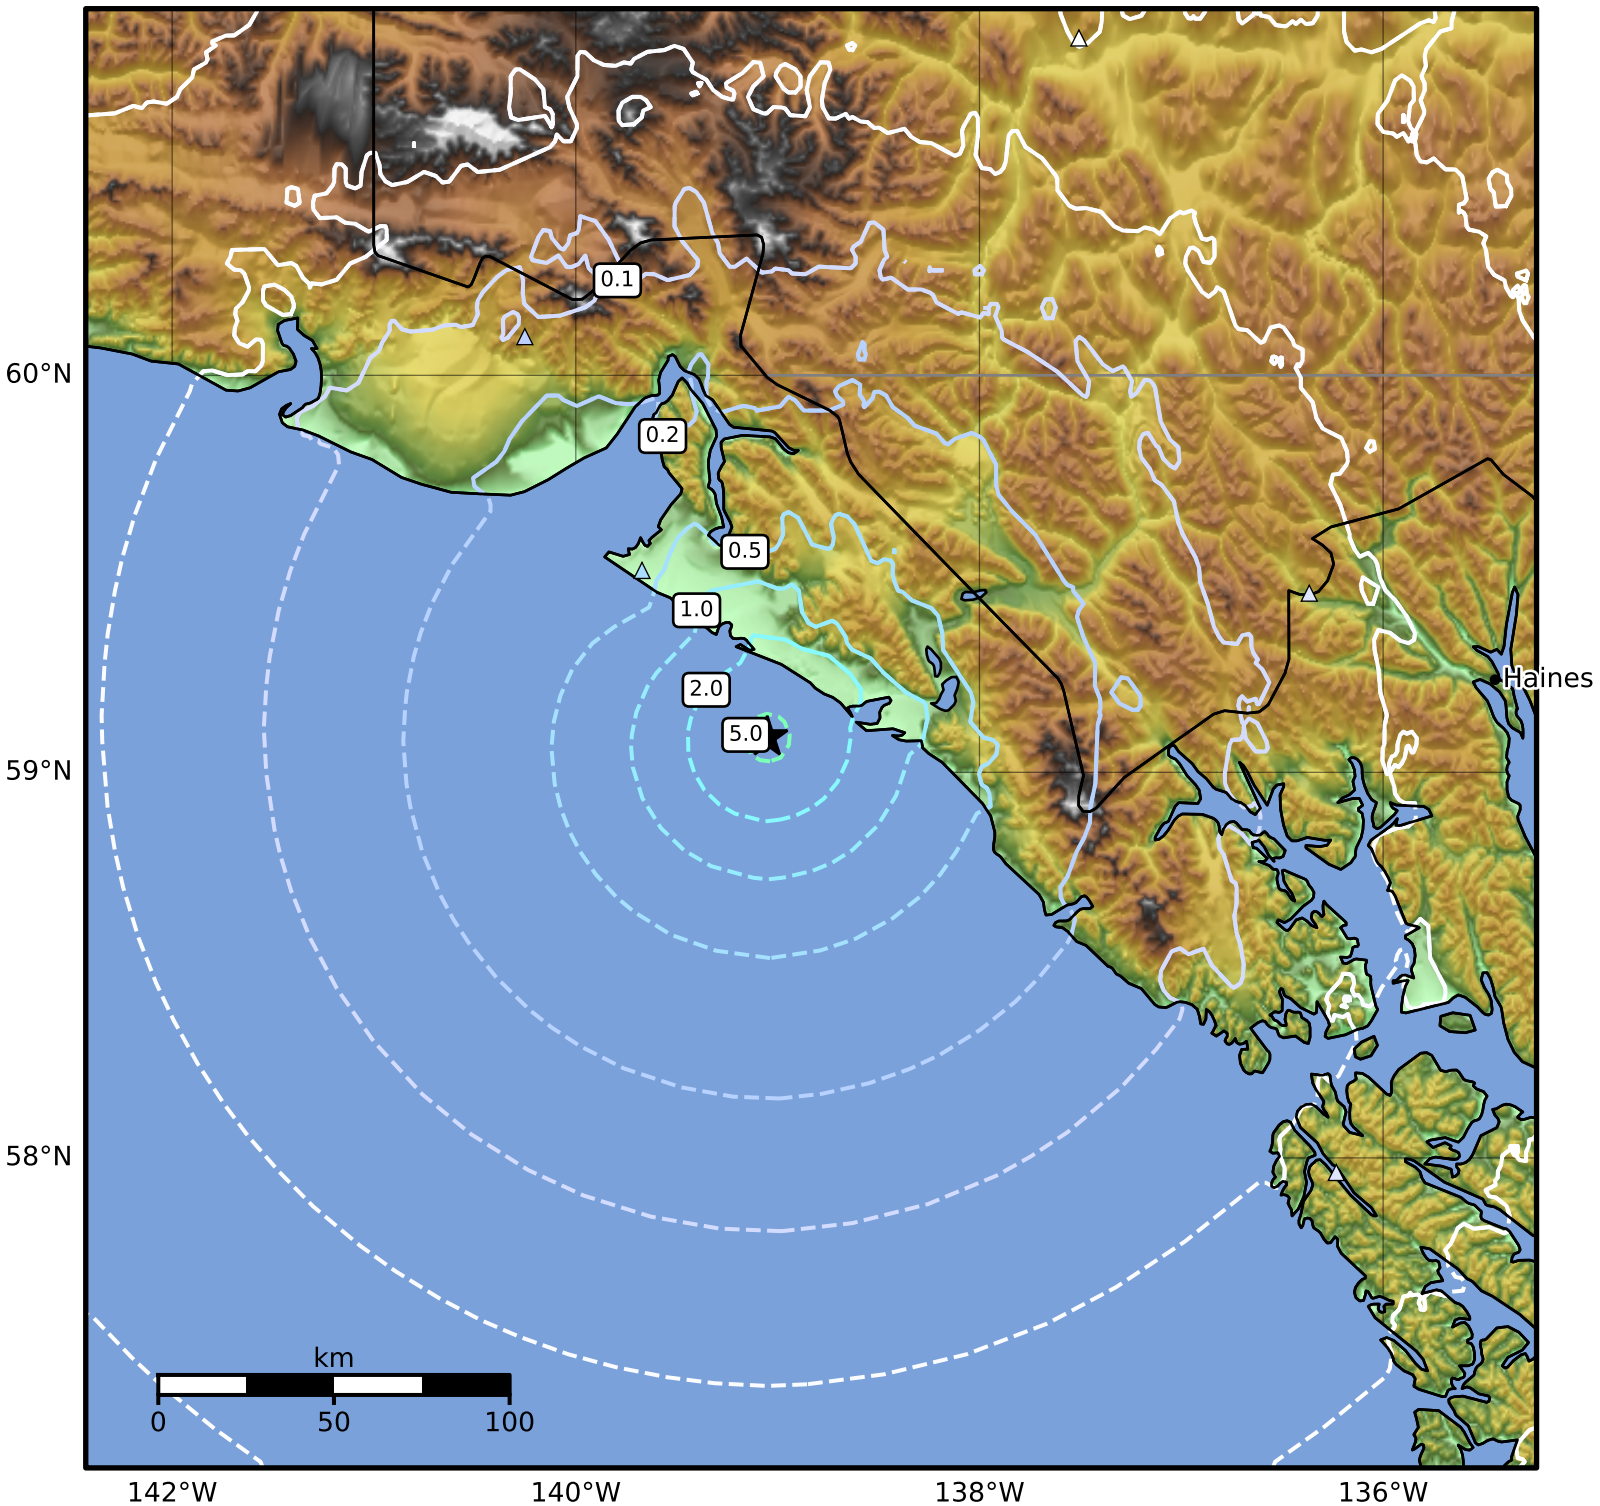

Peak Ground Acceleration Map Alaska Earthquake Center  
ShakeMap: 63 km (39 miles) SE of Yakutat  
Jul 31, 2024 08:20:43 UTC M4.7 N59.09 W139.05 Depth: 15.7km ID:ak0249secrkx

PGA (%g)	0.1	0.2	0.5	1	2	5	10	20	50	100	200
----------	-----	-----	-----	---	---	---	----	----	----	-----	-----

Scale based on Worden et al. (2012)

△ Seismic Instrument ○ Reported Intensity

★ Epicenter

Version 2: Processed 2024-07-31T08:34:55Z