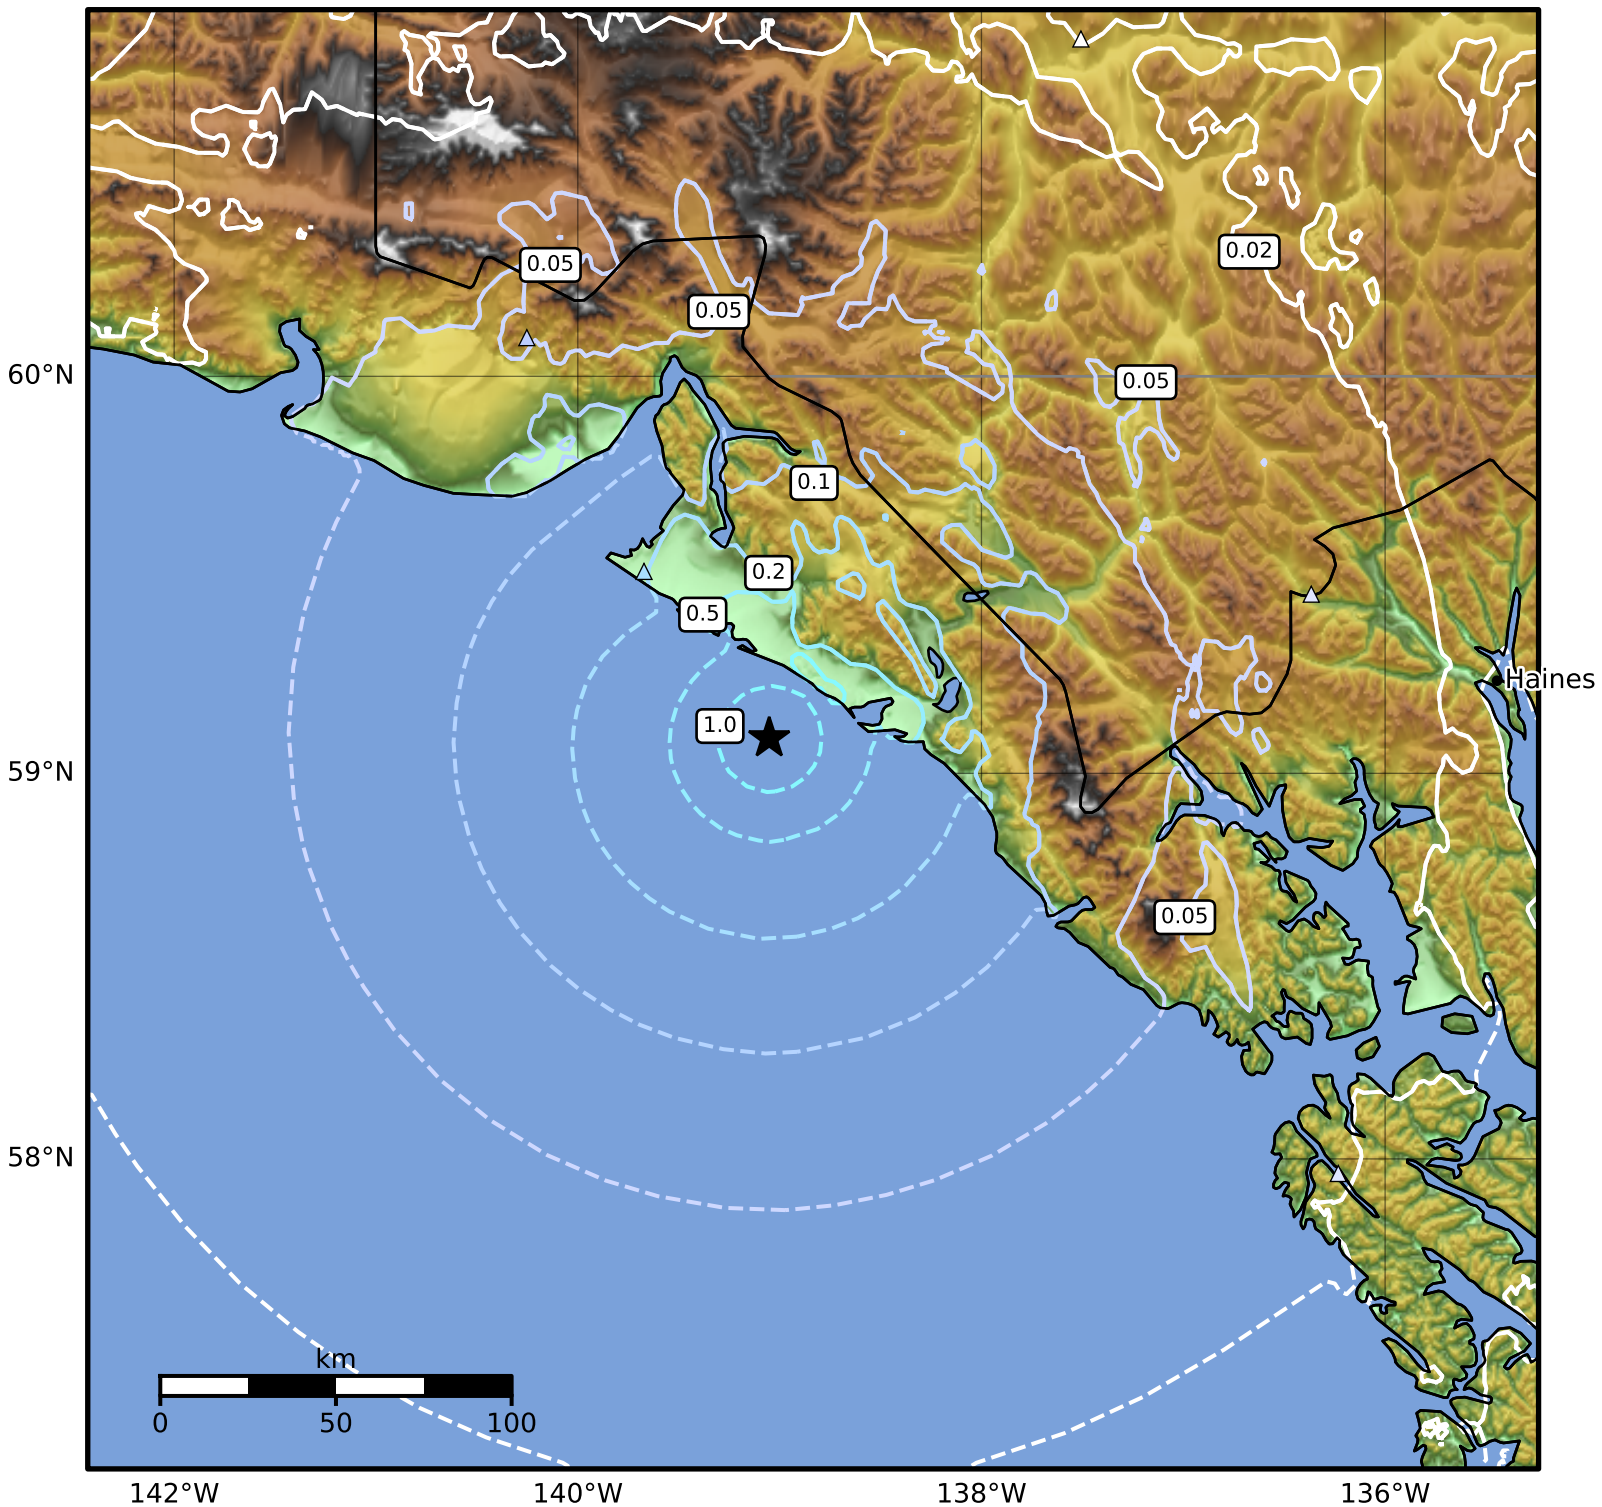

Peak Ground Velocity Map Alaska Earthquake Center  
ShakeMap: 63 km (39 miles) SE of Yakutat  
Jul 31, 2024 08:20:43 UTC M4.7 N59.09 W139.05 Depth: 15.7km ID:ak0249secrkx

Scale based on Worden et al. (2012)

△ Seismic Instrument ○ Reported Intensity

★ Epicenter

Version 2: Processed 2024-07-31T08:34:55Z