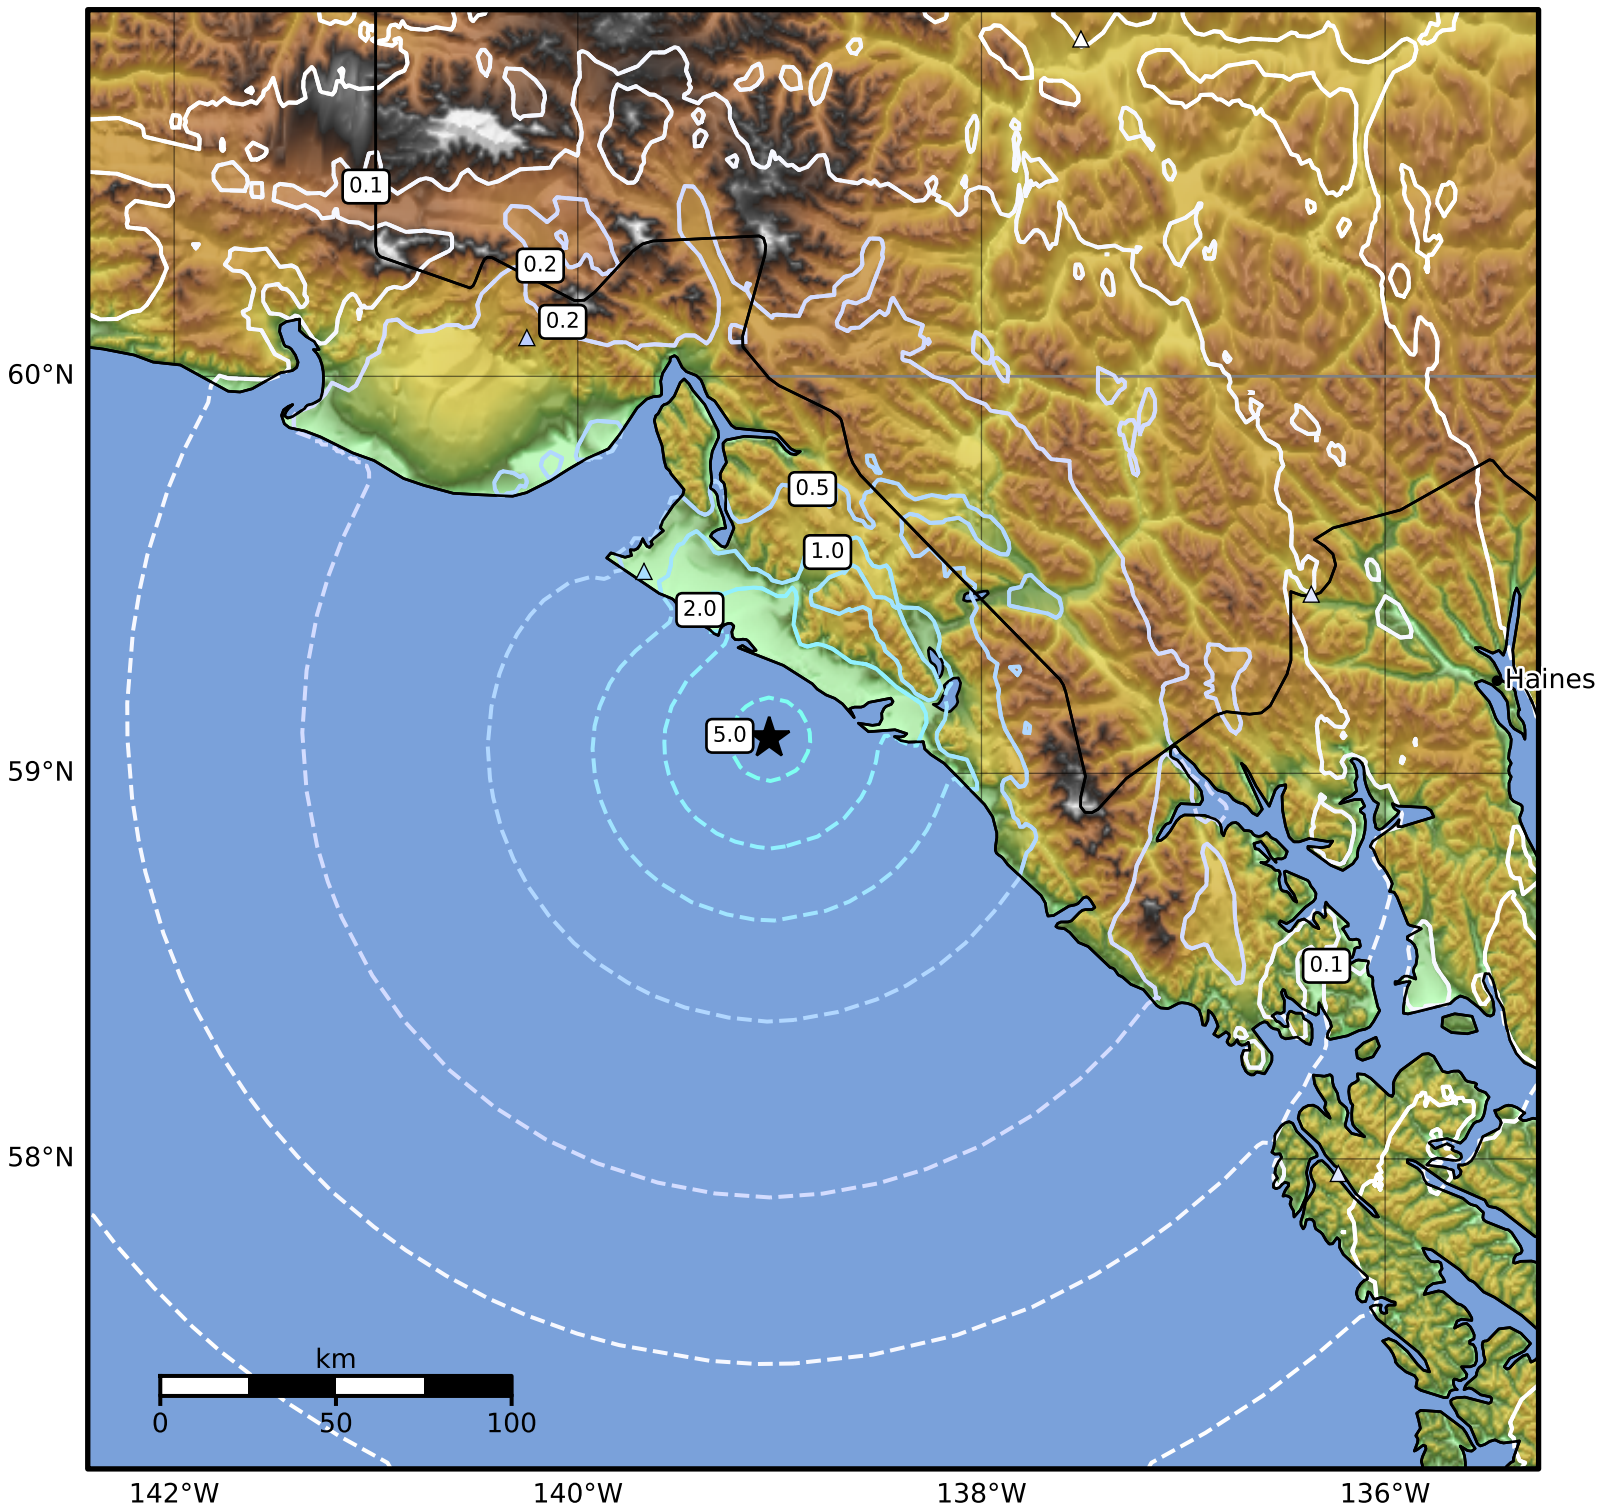

0.3 Second Peak Spectral Acceleration Map Alaska Earthquake Center
ShakeMap: 63 km (39 miles) SE of Yakutat
Jul 31, 2024 08:20:43 UTC M4.7 N59.09 W139.05 Depth: 15.7km ID:ak0249secrkx

SA(0.3) (%g)	0.1	0.2	0.5	1	2	5	10	20	50	100	200
--------------	-----	-----	-----	---	---	---	----	----	----	-----	-----

Scale based on Worden et al. (2012)

△ Seismic Instrument ○ Reported Intensity

★ Epicenter

Version 2: Processed 2024-07-31T08:34:55Z