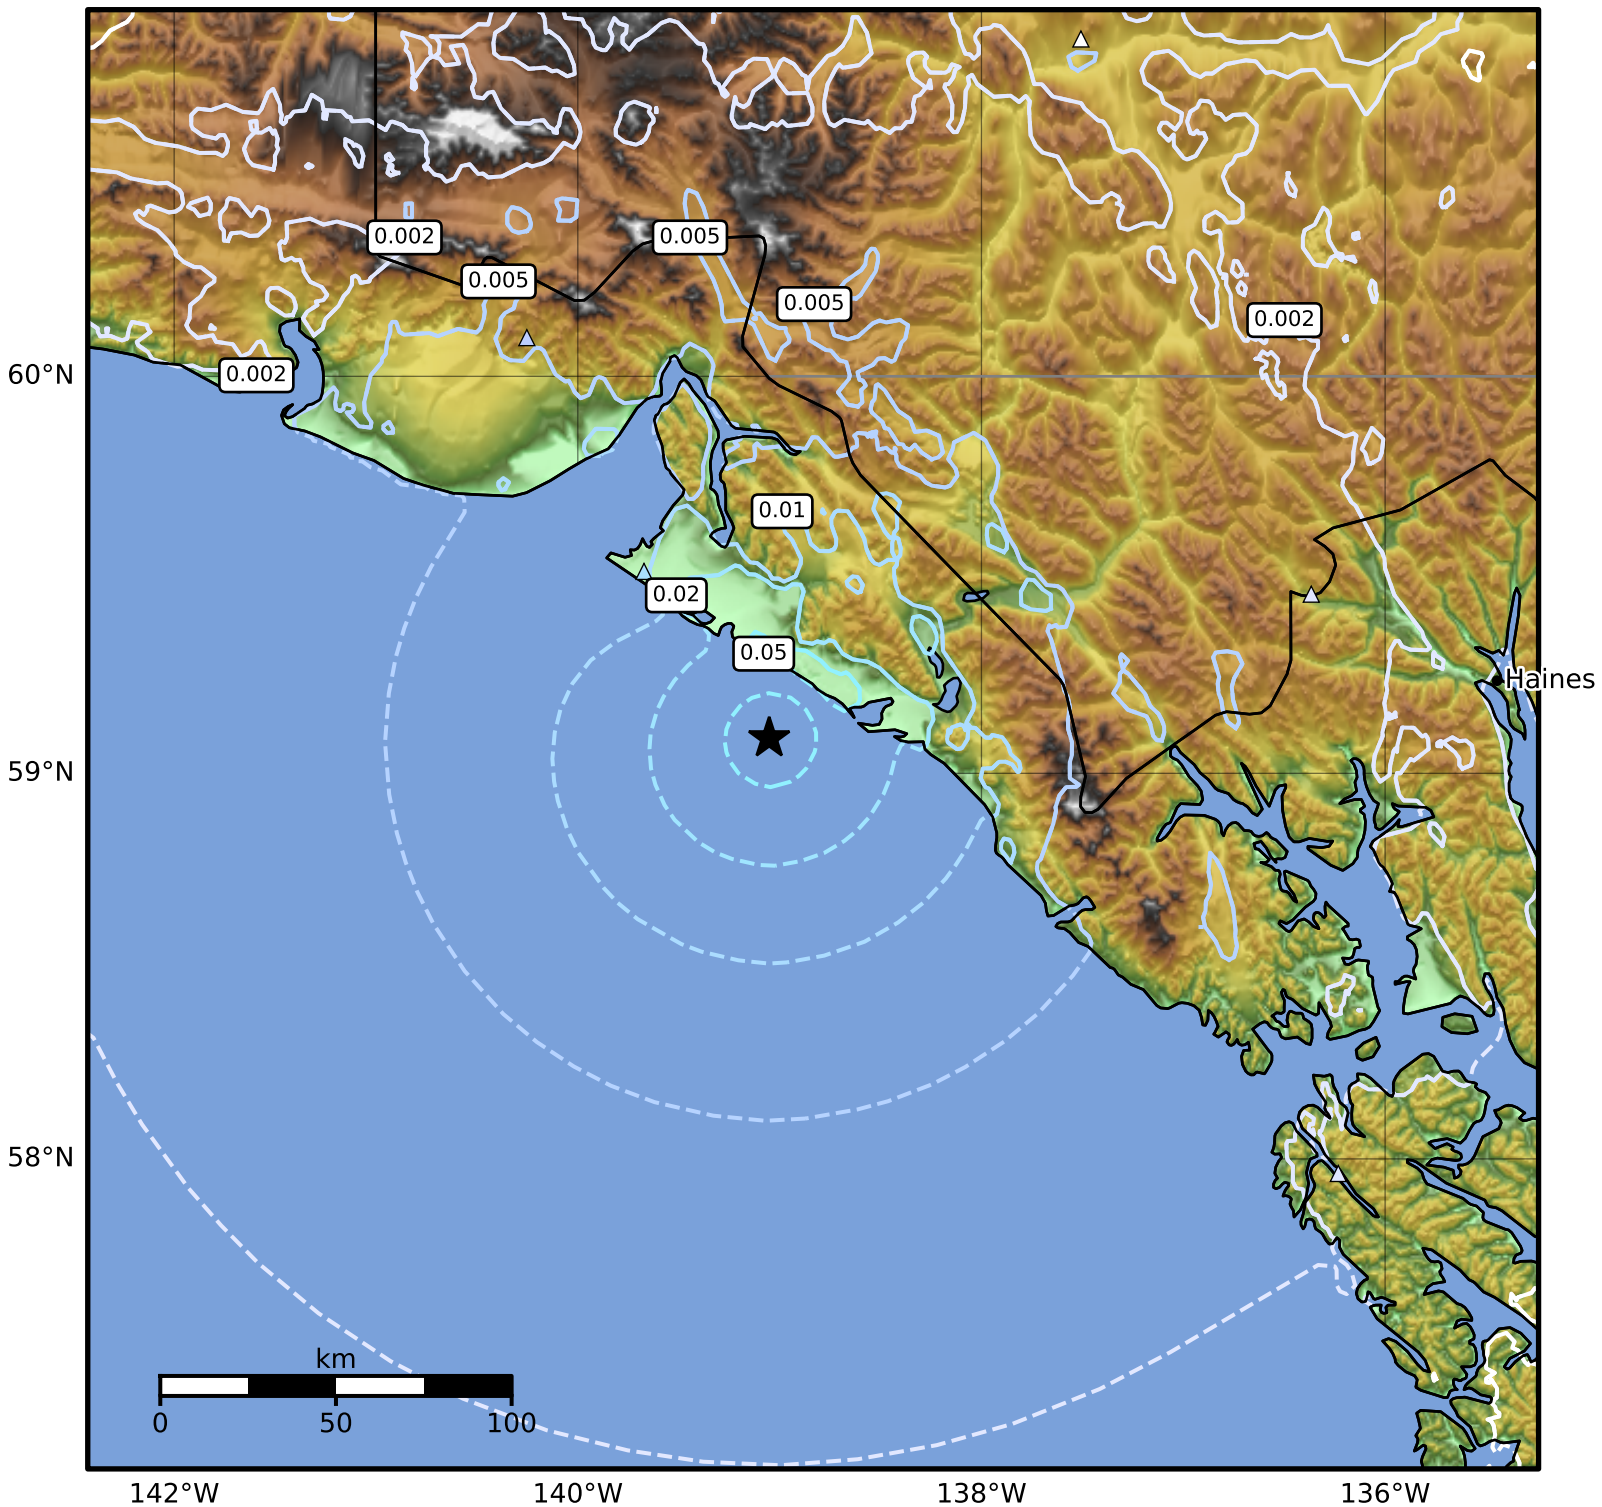

3.0 Second Peak Spectral Acceleration Map Alaska Earthquake Center  
ShakeMap: 63 km (39 miles) SE of Yakutat  
Jul 31, 2024 08:20:43 UTC M4.7 N59.09 W139.05 Depth: 15.7km ID:ak0249secrkx

Scale based on Worden et al. (2012)

Version 2: Processed 2024-07-31T08:34:55Z

△ Seismic Instrument ○ Reported Intensity

★ Epicenter