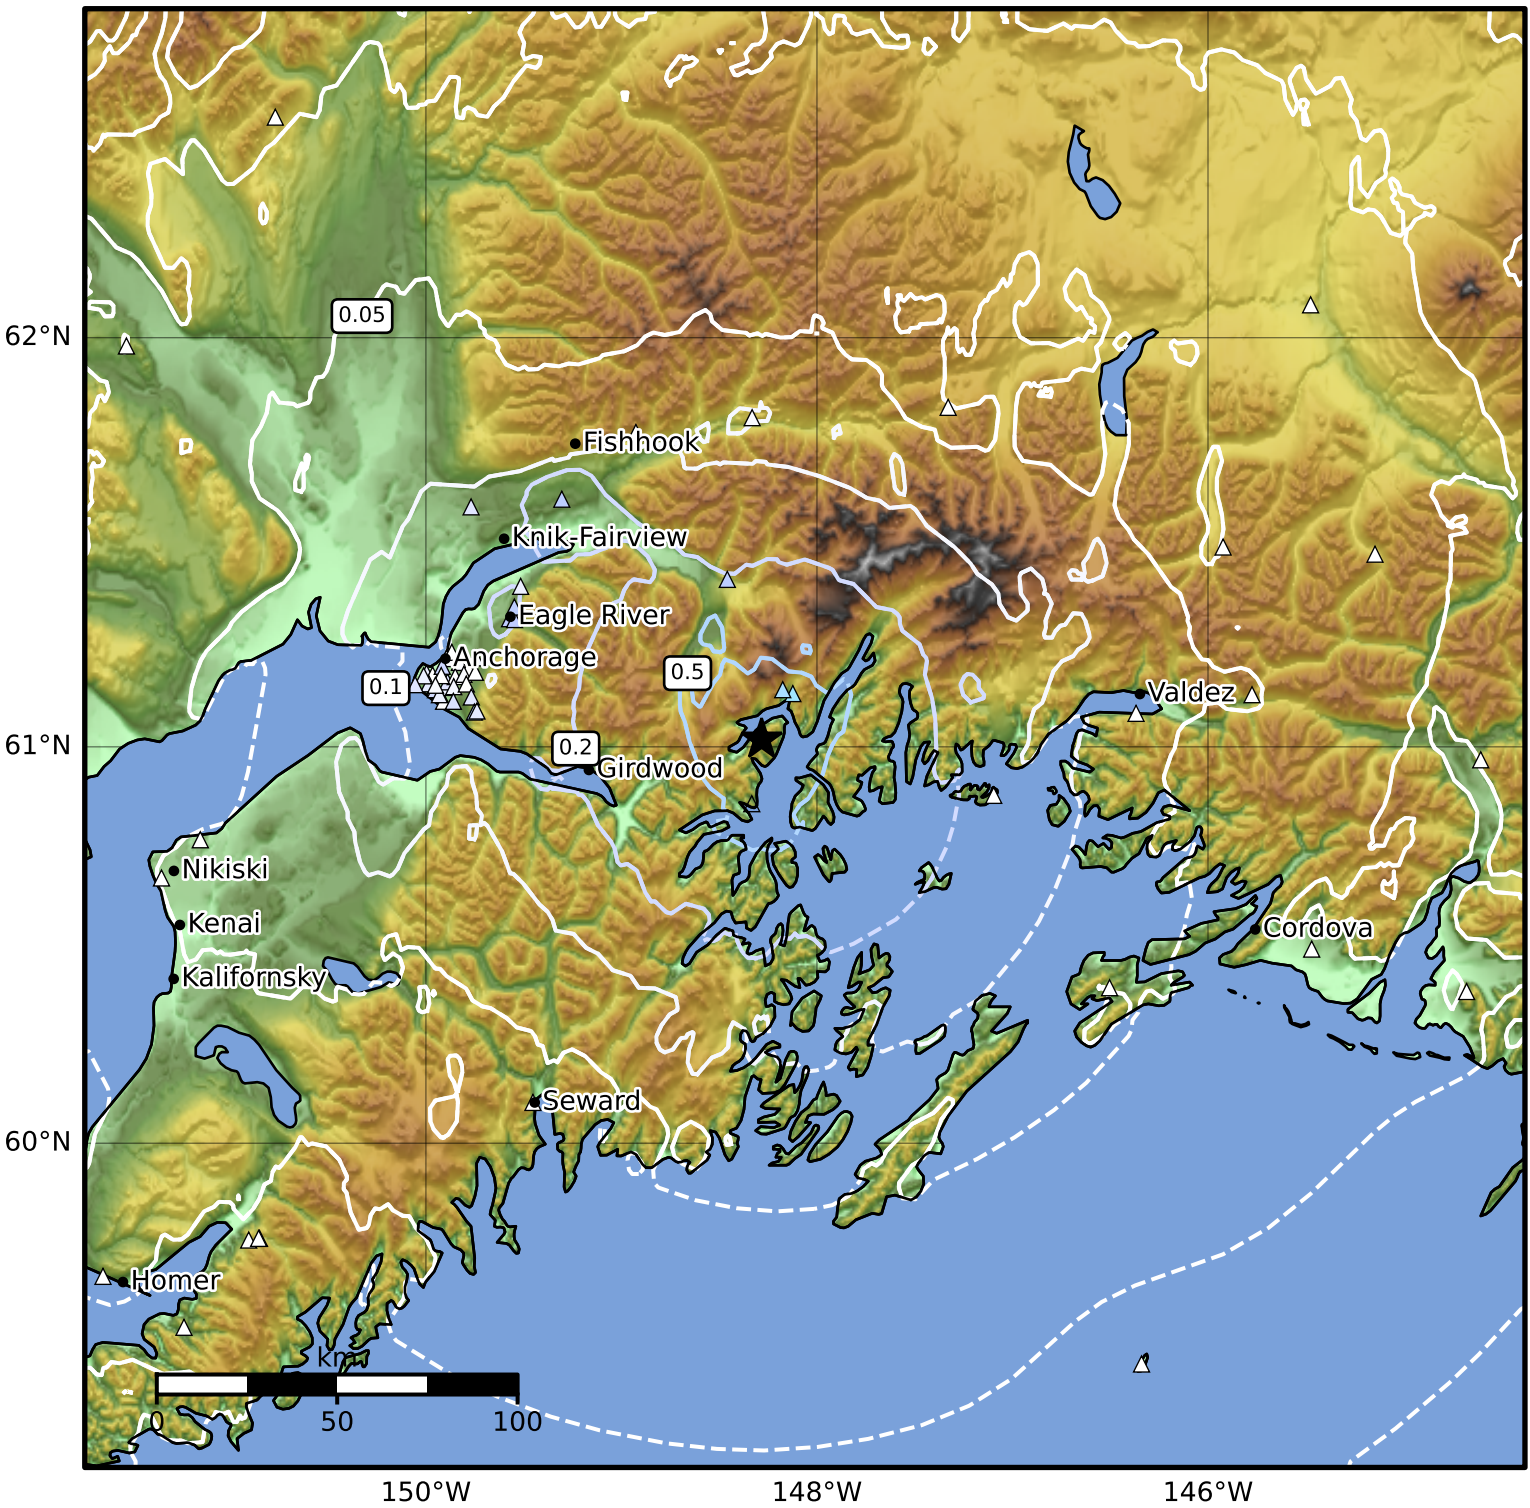

0.3 Second Peak Spectral Acceleration Map Alaska Earthquake Center
 ShakeMap: 35 km (22 miles) NE of Whittier
 Jul 31, 2024 21:37:52 UTC M3.8 N61.02 W148.28 Depth: 31.8km ID:ak0249sm72cx

SA(0.3) (%g)	0.1	0.2	0.5	1	2	5	10	20	50	100	200
--------------	-----	-----	-----	---	---	---	----	----	----	-----	-----

Scale based on Worden et al. (2012)

Version 2: Processed 2024-07-31T21:59:35Z

△ Seismic Instrument ○ Reported Intensity ★ Epicenter