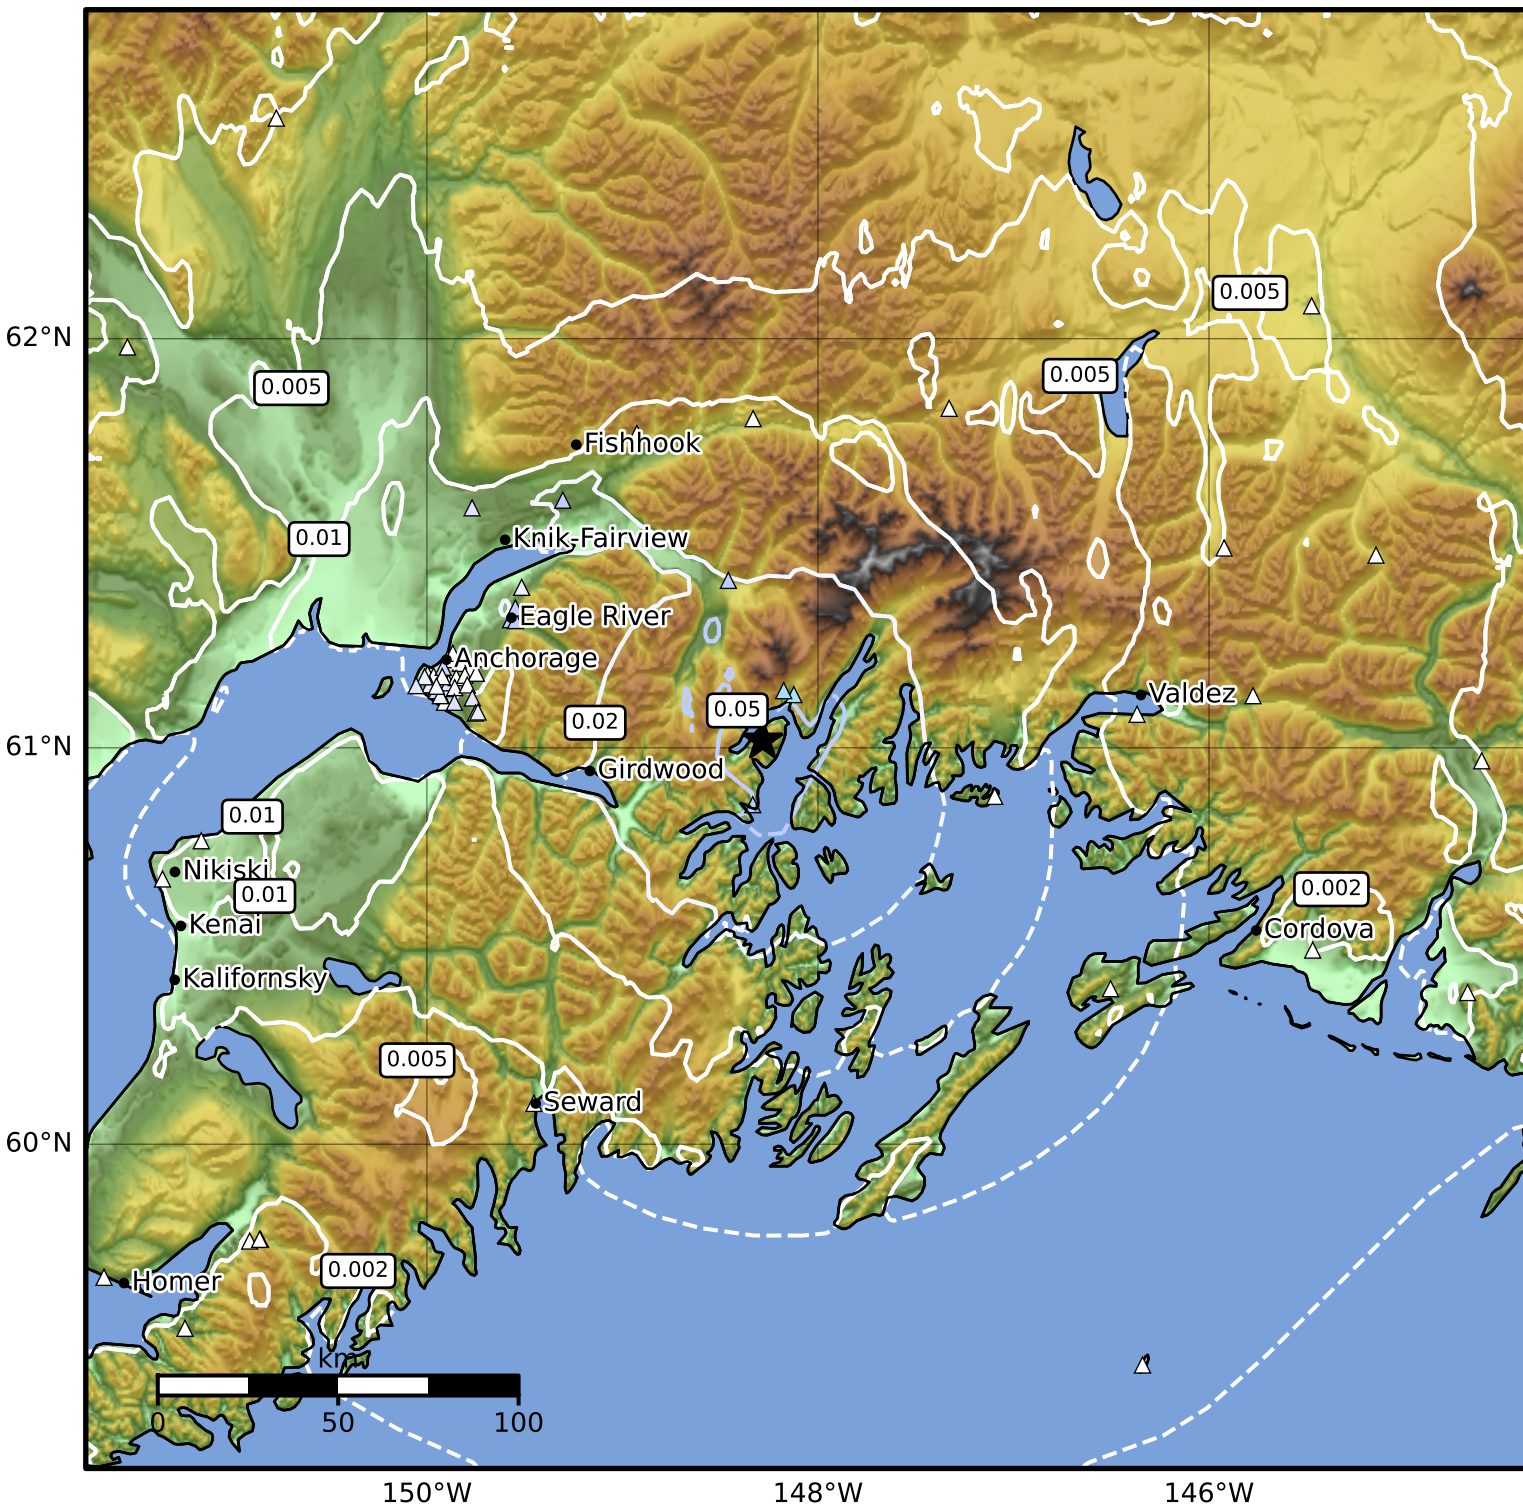

1.0 Second Peak Spectral Acceleration Map Alaska Earthquake Center
 ShakeMap: 35 km (22 miles) NE of Whittier
 Jul 31, 2024 21:37:52 UTC M3.8 N61.02 W148.28 Depth: 31.8km ID:ak0249sm72cx

SA(1.0) (%g)	0.1	0.2	0.5	1	2	5	10	20	50	100	200
--------------	-----	-----	-----	---	---	---	----	----	----	-----	-----

Scale based on Worden et al. (2012)

Version 2: Processed 2024-07-31T21:59:35Z

△ Seismic Instrument ○ Reported Intensity

★ Epicenter