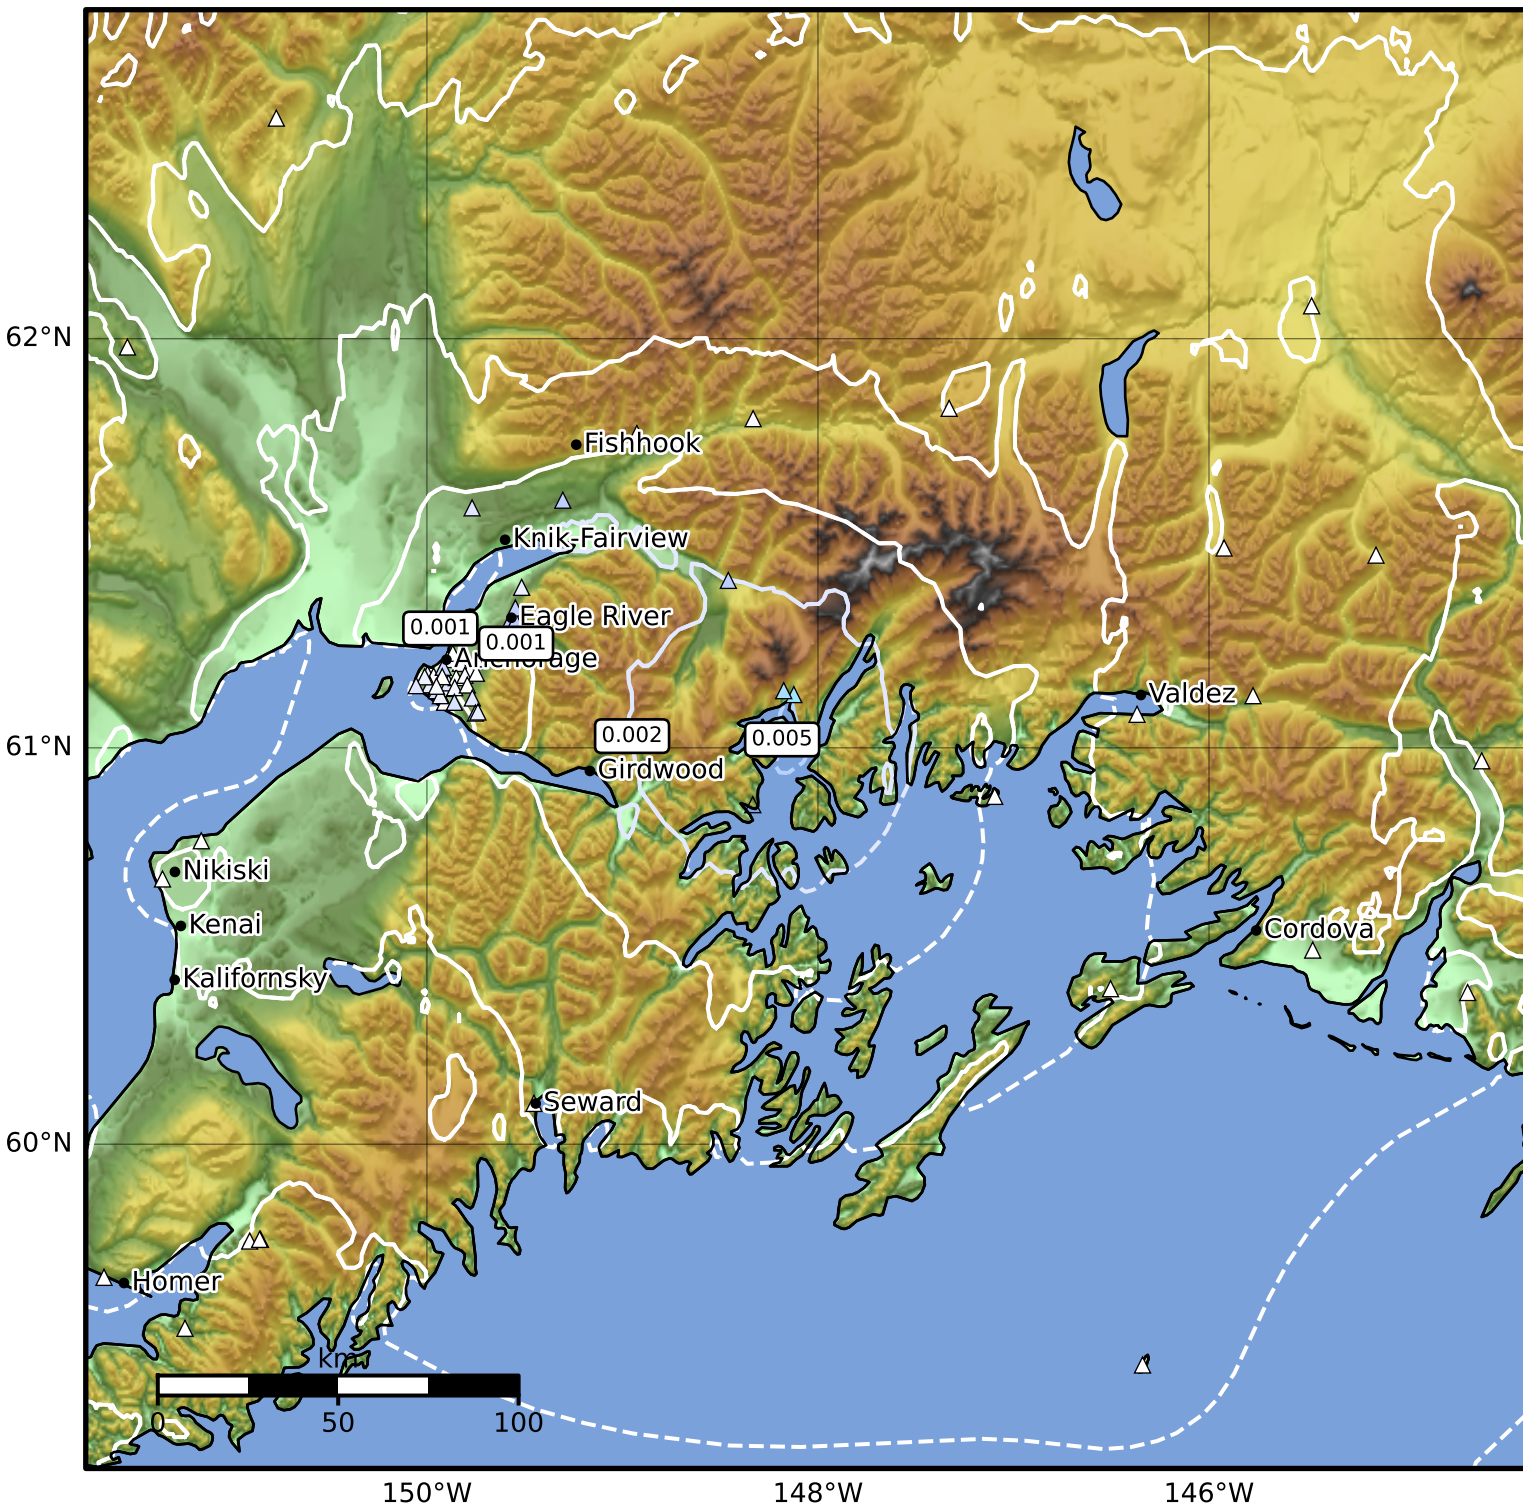

3.0 Second Peak Spectral Acceleration Map Alaska Earthquake Center
 ShakeMap: 35 km (22 miles) NE of Whittier
 Jul 31, 2024 21:37:52 UTC M3.8 N61.02 W148.28 Depth: 31.8km ID:ak0249sm72cx

Scale based on Worden et al. (2012)

Version 2: Processed 2024-07-31T21:59:35Z

△ Seismic Instrument ○ Reported Intensity

★ Epicenter