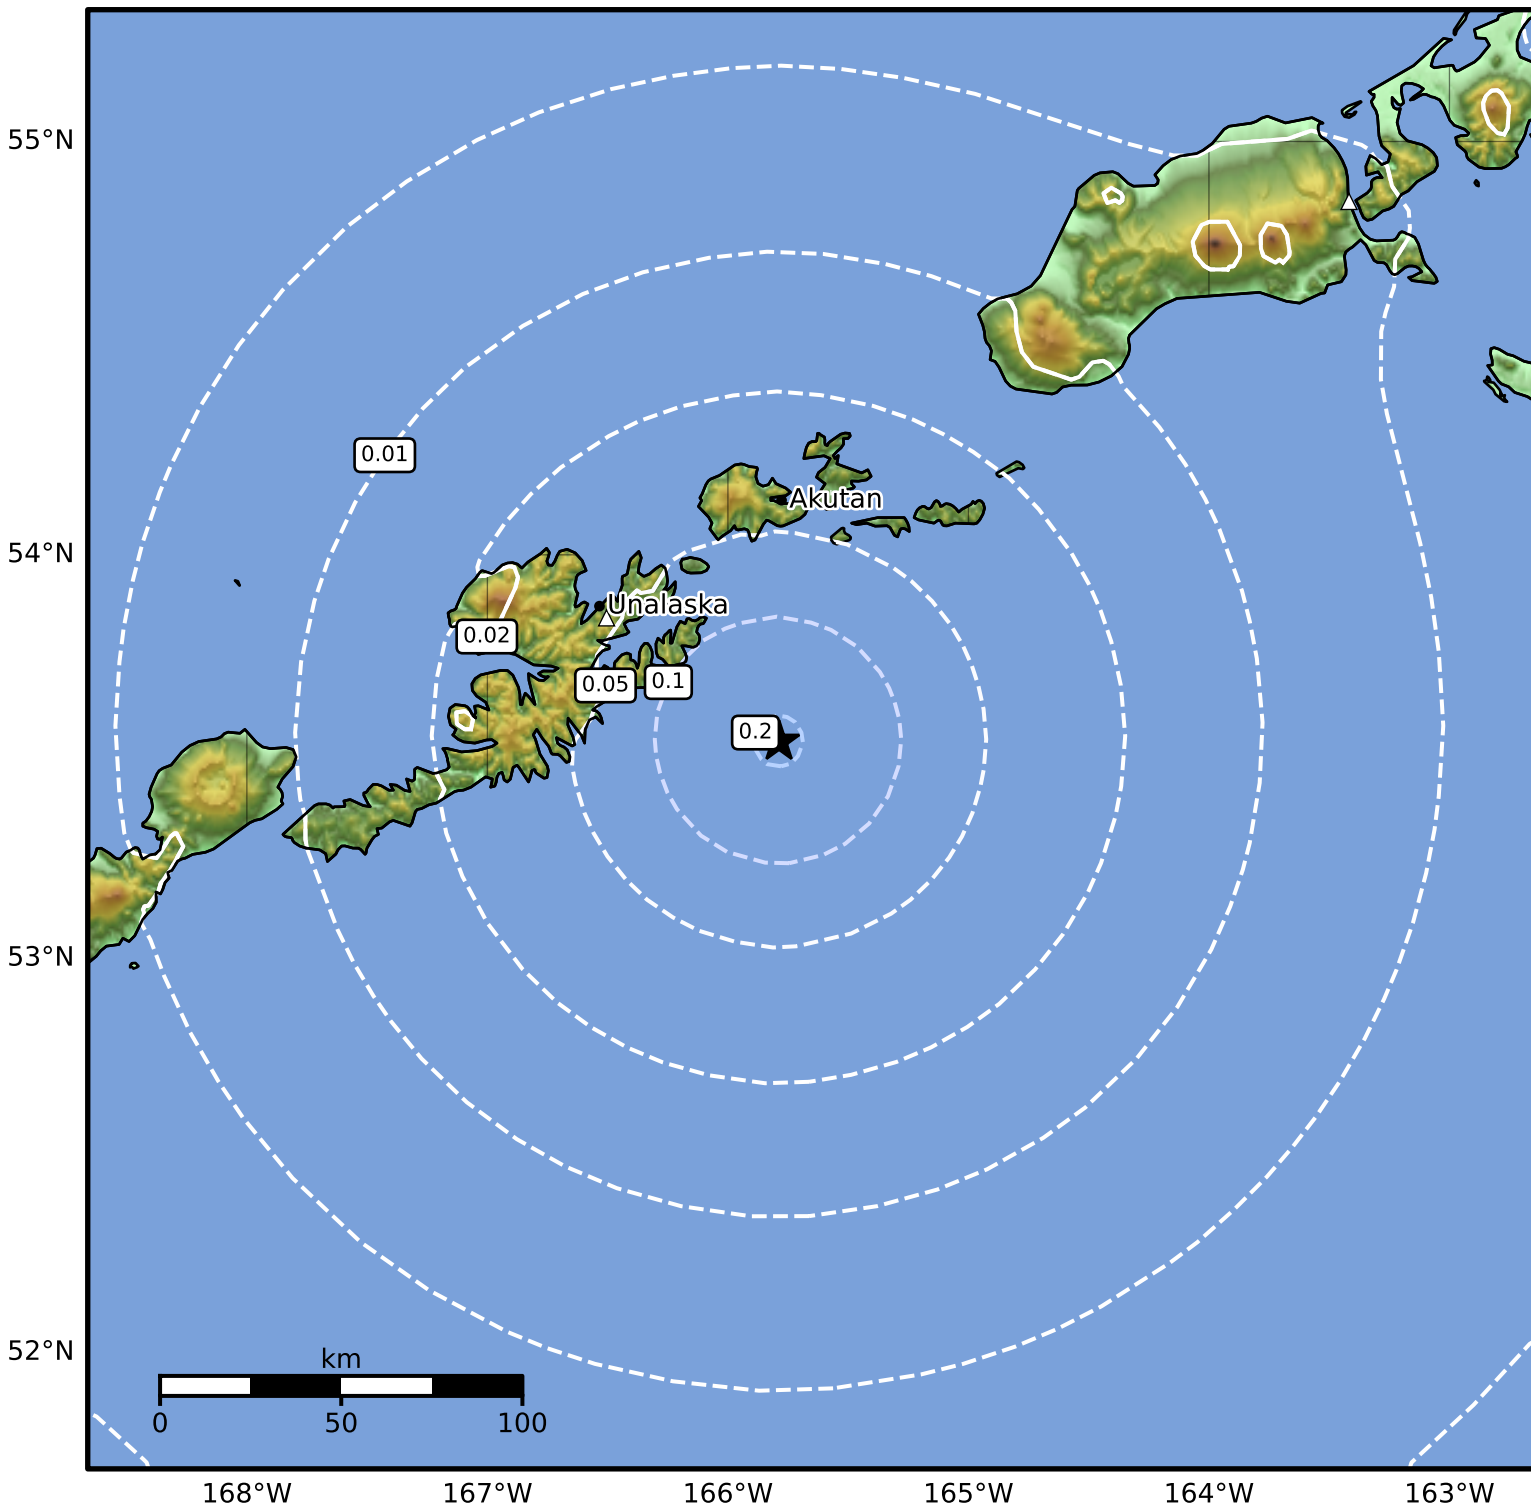

Peak Ground Acceleration Map Alaska Earthquake Center
ShakeMap: 61 km (38 miles) SE of Unalaska
Aug 02, 2024 03:04:58 UTC M3.7 N53.54 W165.79 Depth: 33.1km ID:ak0249vmcwdq

PGA (%g)	0.1	0.2	0.5	1	2	5	10	20	50	100	200
----------	-----	-----	-----	---	---	---	----	----	----	-----	-----

Scale based on Worden et al. (2012)

Version 1: Processed 2024-08-02T03:09:56Z

△ Seismic Instrument ○ Reported Intensity

★ Epicenter