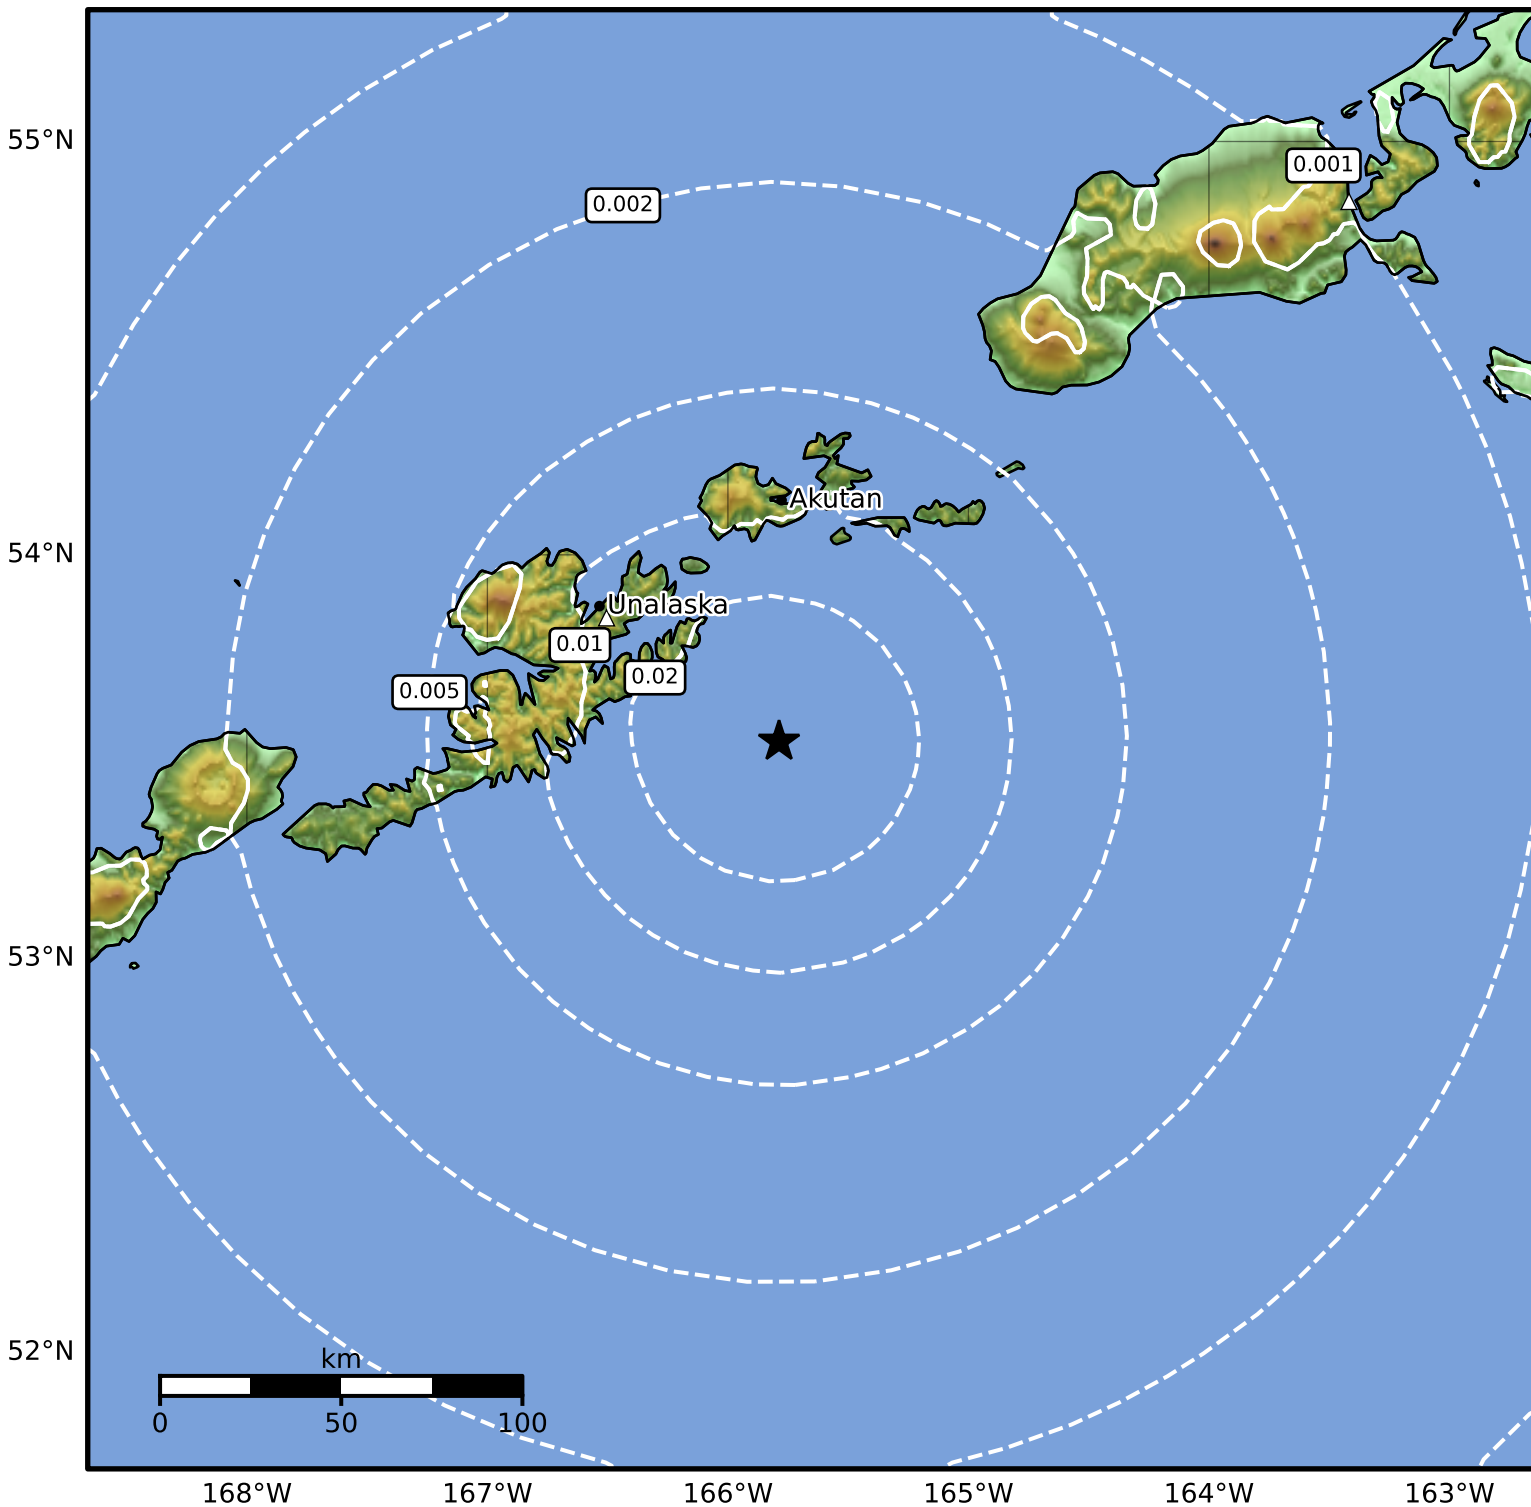

Peak Ground Velocity Map Alaska Earthquake Center
ShakeMap: 61 km (38 miles) SE of Unalaska
Aug 02, 2024 03:04:58 UTC M3.7 N53.54 W165.79 Depth: 33.1km ID:ak0249vmcwdq

Scale based on Worden et al. (2012)

Version 1: Processed 2024-08-02T03:09:56Z

△ Seismic Instrument ○ Reported Intensity

★ Epicenter