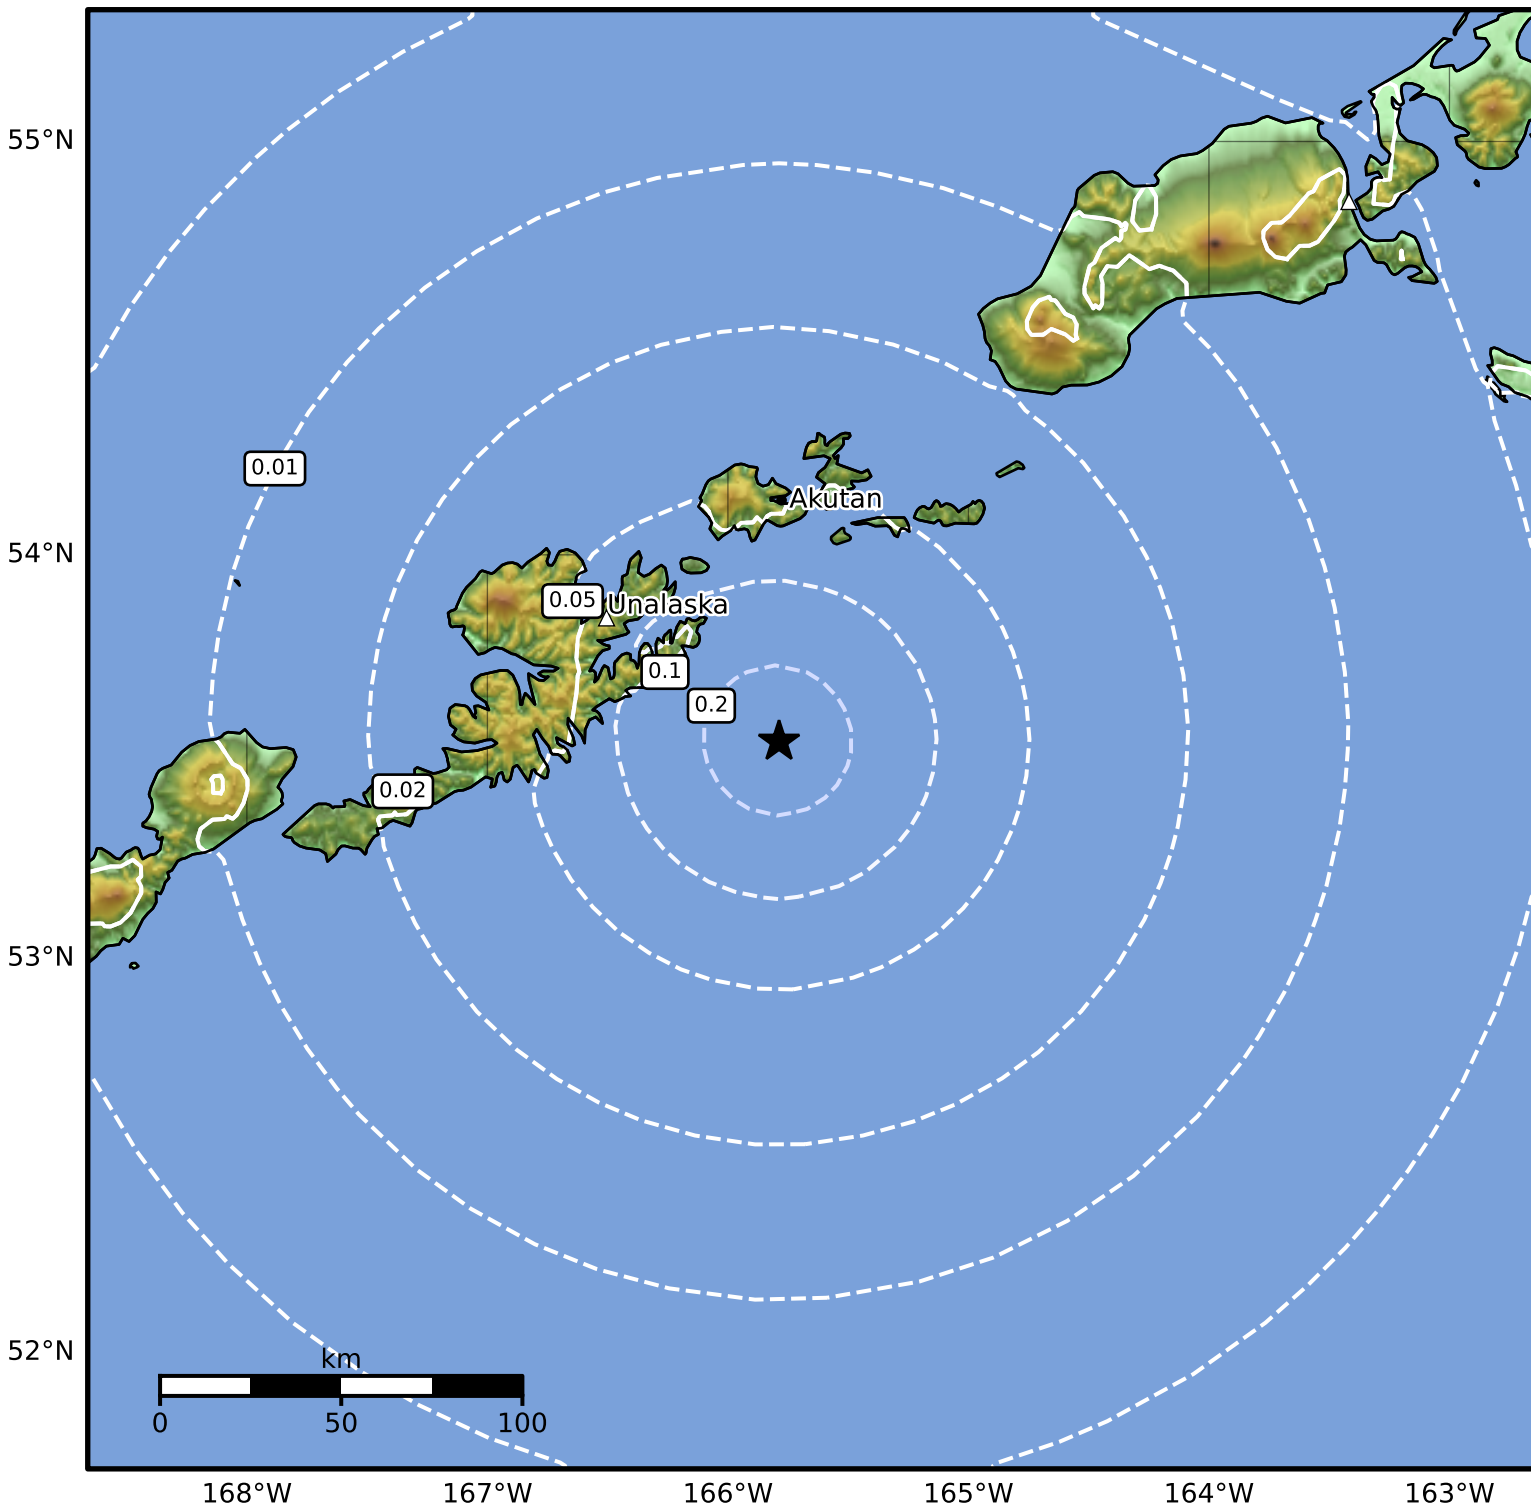

0.3 Second Peak Spectral Acceleration Map Alaska Earthquake Center
 ShakeMap: 61 km (38 miles) SE of Unalaska
 Aug 02, 2024 03:04:58 UTC M3.7 N53.54 W165.79 Depth: 33.1km ID:ak0249vmcwdq

SA(0.3) (%g)	0.1	0.2	0.5	1	2	5	10	20	50	100	200
--------------	-----	-----	-----	---	---	---	----	----	----	-----	-----

Scale based on Worden et al. (2012)

Version 1: Processed 2024-08-02T03:09:56Z

△ Seismic Instrument ○ Reported Intensity

★ Epicenter