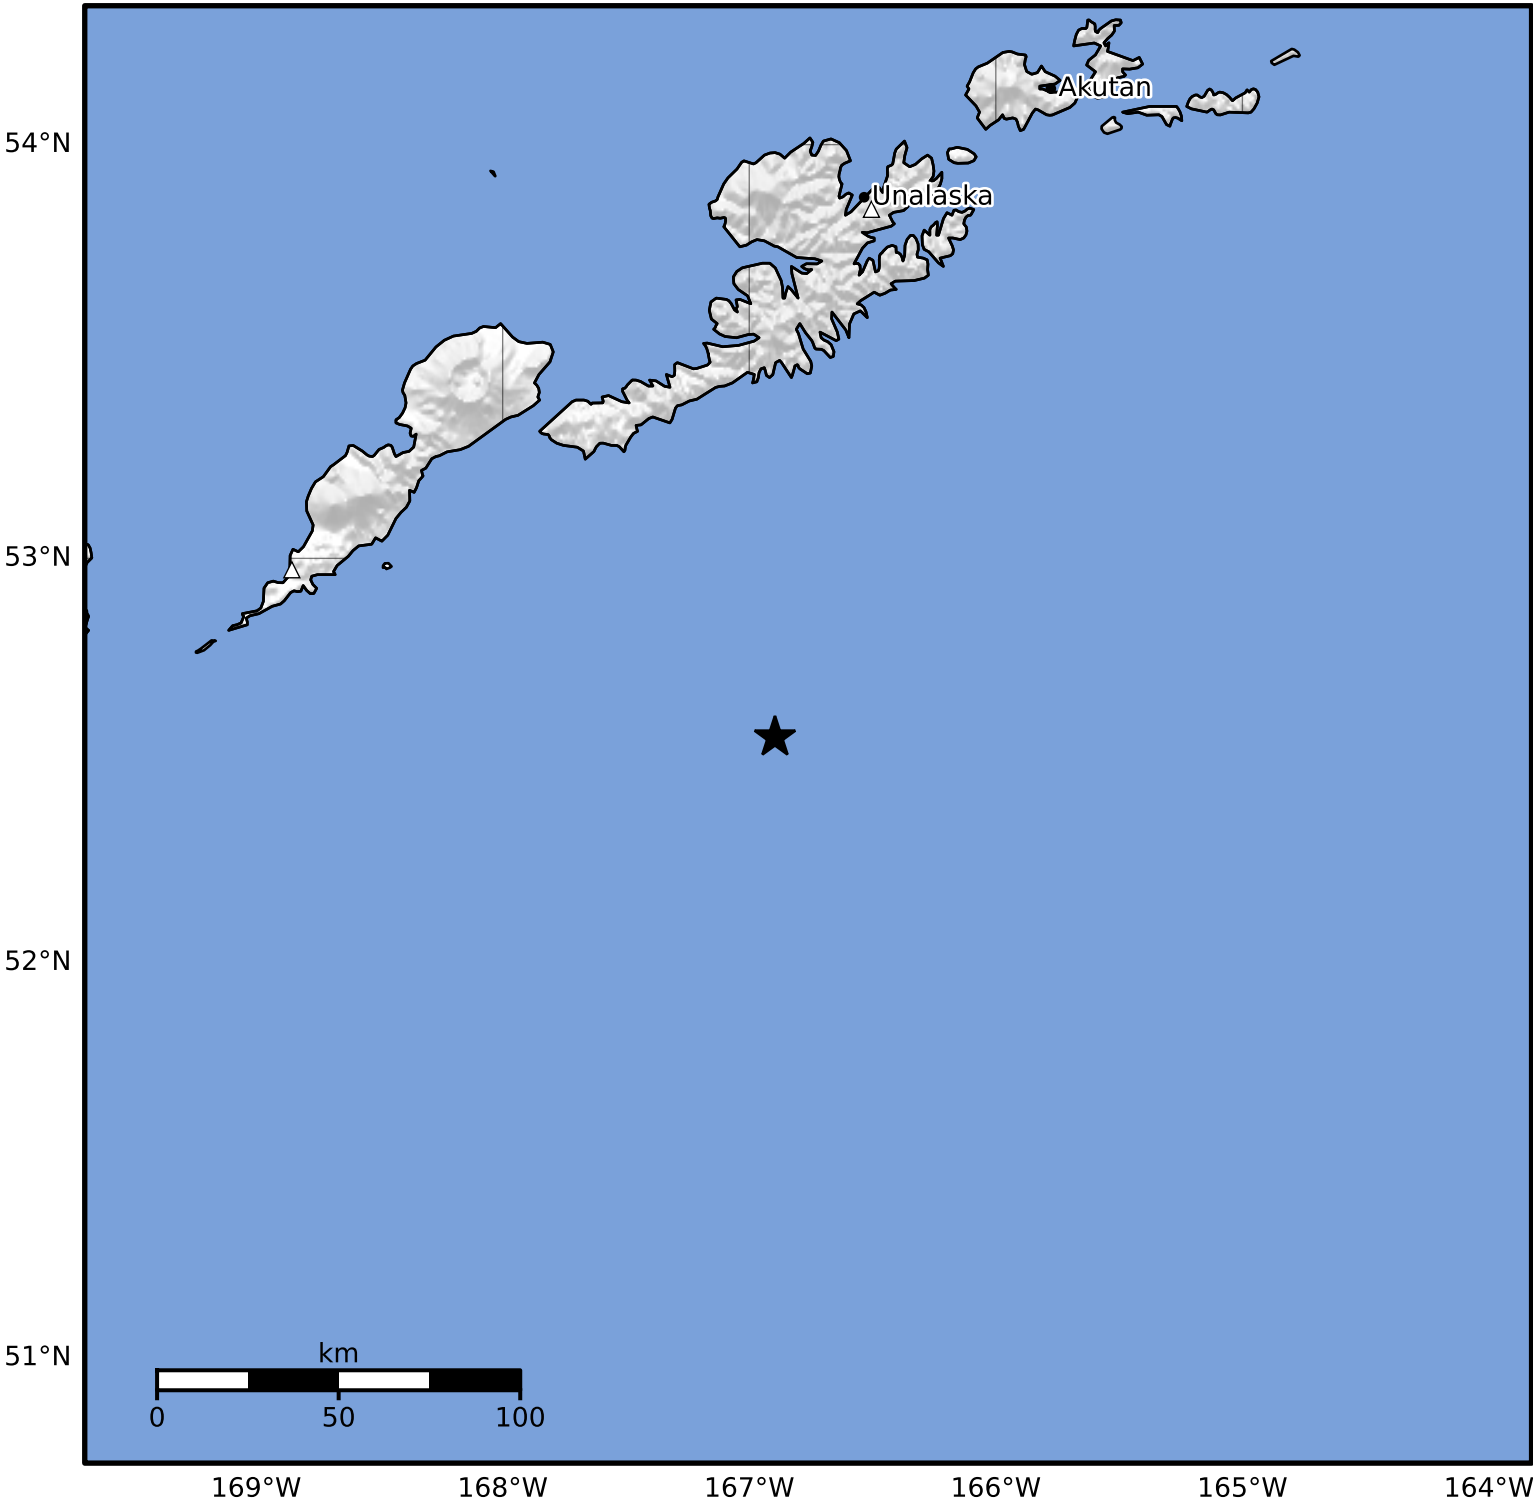

Macroseismic Intensity Map Alaska Earthquake Center
 ShakeMap: 139 km (86 miles) ESE of Nikolski
 Aug 02, 2024 19:12:20 UTC M3.6 N52.56 W166.90 Depth: 3.5km ID:ak0249vvxgrn

SHAKING	Not felt	Weak	Light	Moderate	Strong	Very strong	Severe	Violent	Extreme
DAMAGE	None	None	None	Very light	Light	Moderate	Moderate/heavy	Heavy	Very heavy
PGA(%g)	<0.0464	0.297	2.76	6.2	11.5	21.5	40.1	74.7	>139
PGV(cm/s)	<0.0215	0.135	1.41	4.65	9.64	20	41.4	85.8	>178
INTENSITY	I	II-III	IV	V	VI	VII	VIII	IX	X+

Scale based on Worden et al. (2012)

Version 2: Processed 2024-08-02T21:42:44Z

△ Seismic Instrument ○ Reported Intensity

★ Epicenter