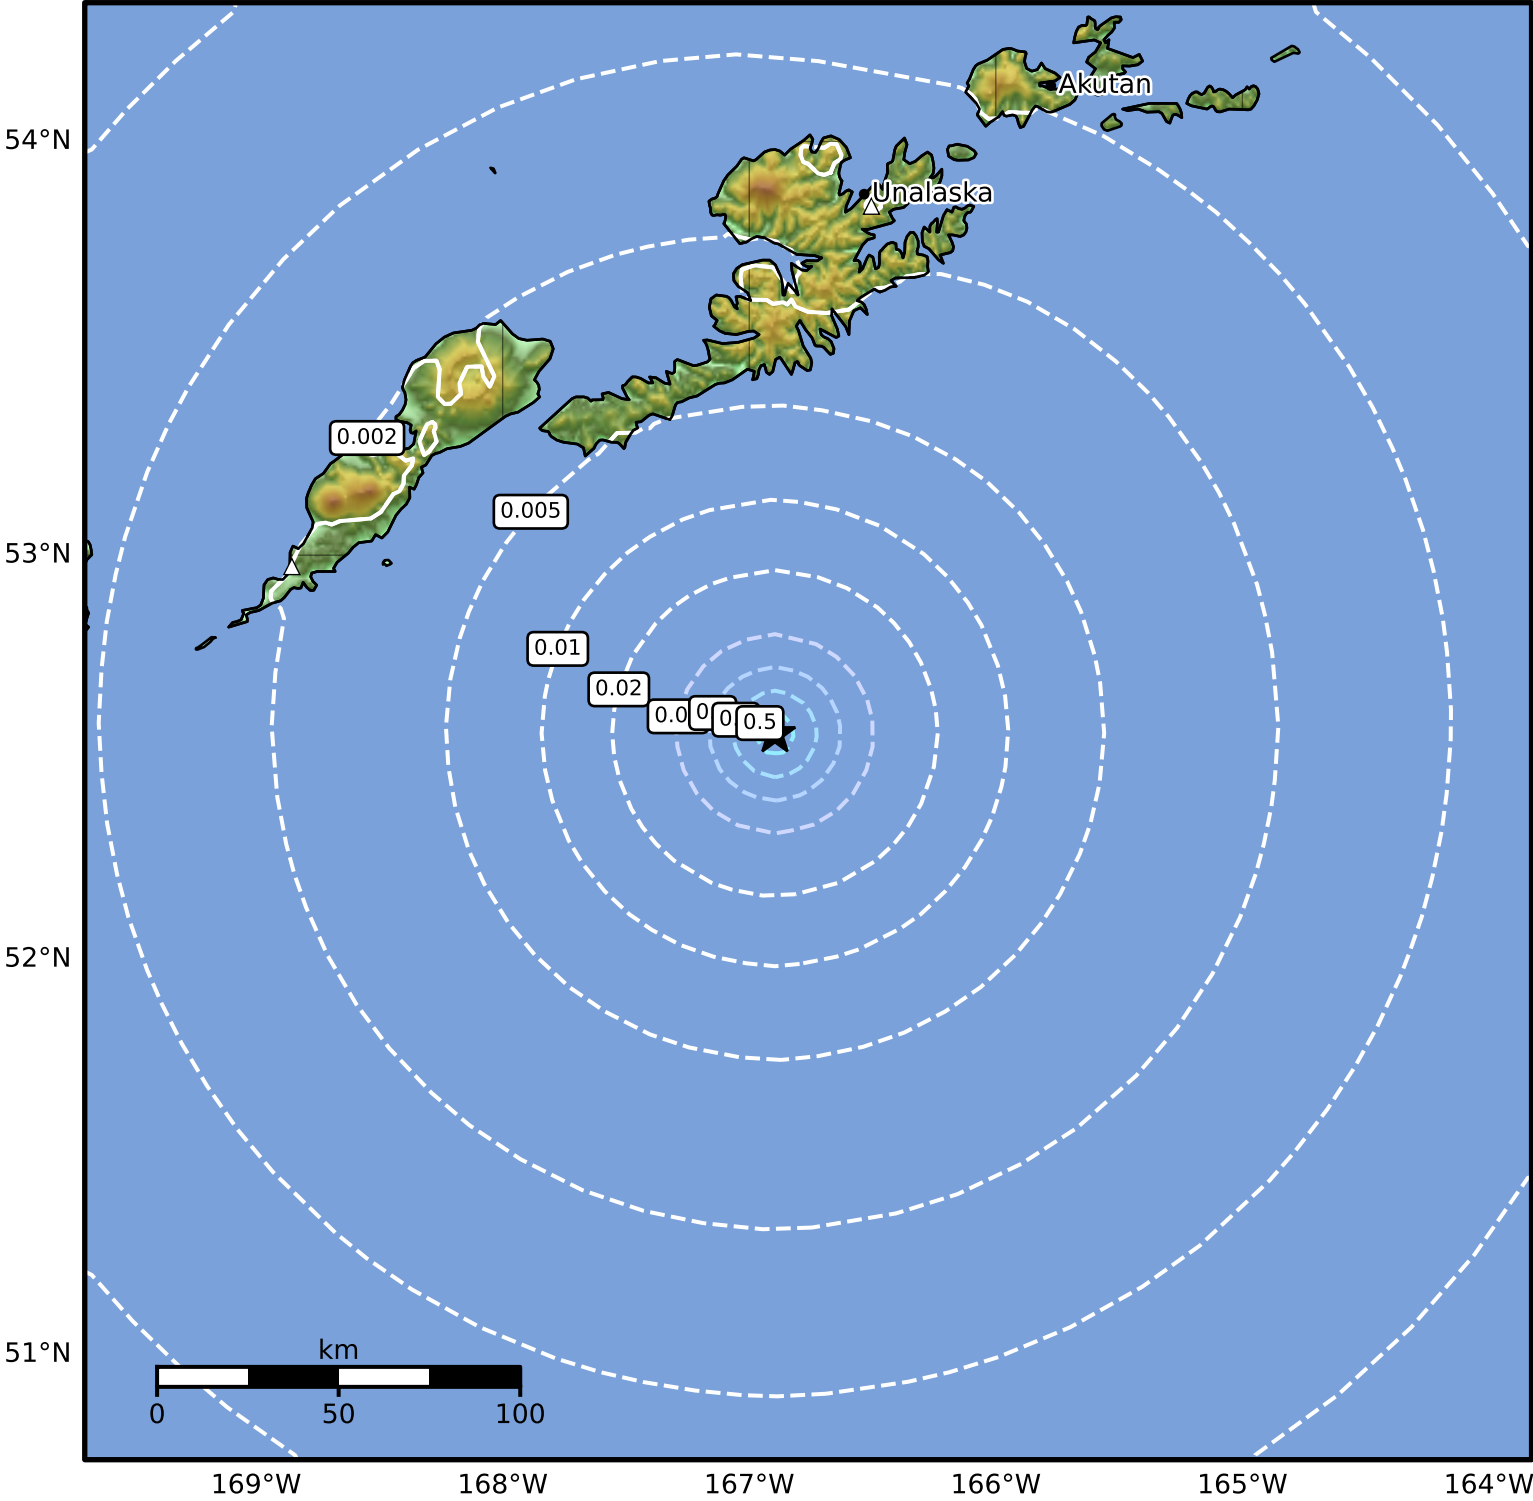

Peak Ground Velocity Map Alaska Earthquake Center
 ShakeMap: 139 km (86 miles) ESE of Nikolski
 Aug 02, 2024 19:12:20 UTC M3.6 N52.56 W166.90 Depth: 3.5km ID:ak0249vvxgrn

PGV (cm/s)	0.1	0.2	0.5	1	2	5	10	20	50	100	200
------------	-----	-----	-----	---	---	---	----	----	----	-----	-----

Scale based on Worden et al. (2012)

Version 2: Processed 2024-08-02T21:42:44Z

△ Seismic Instrument ○ Reported Intensity ★ Epicenter