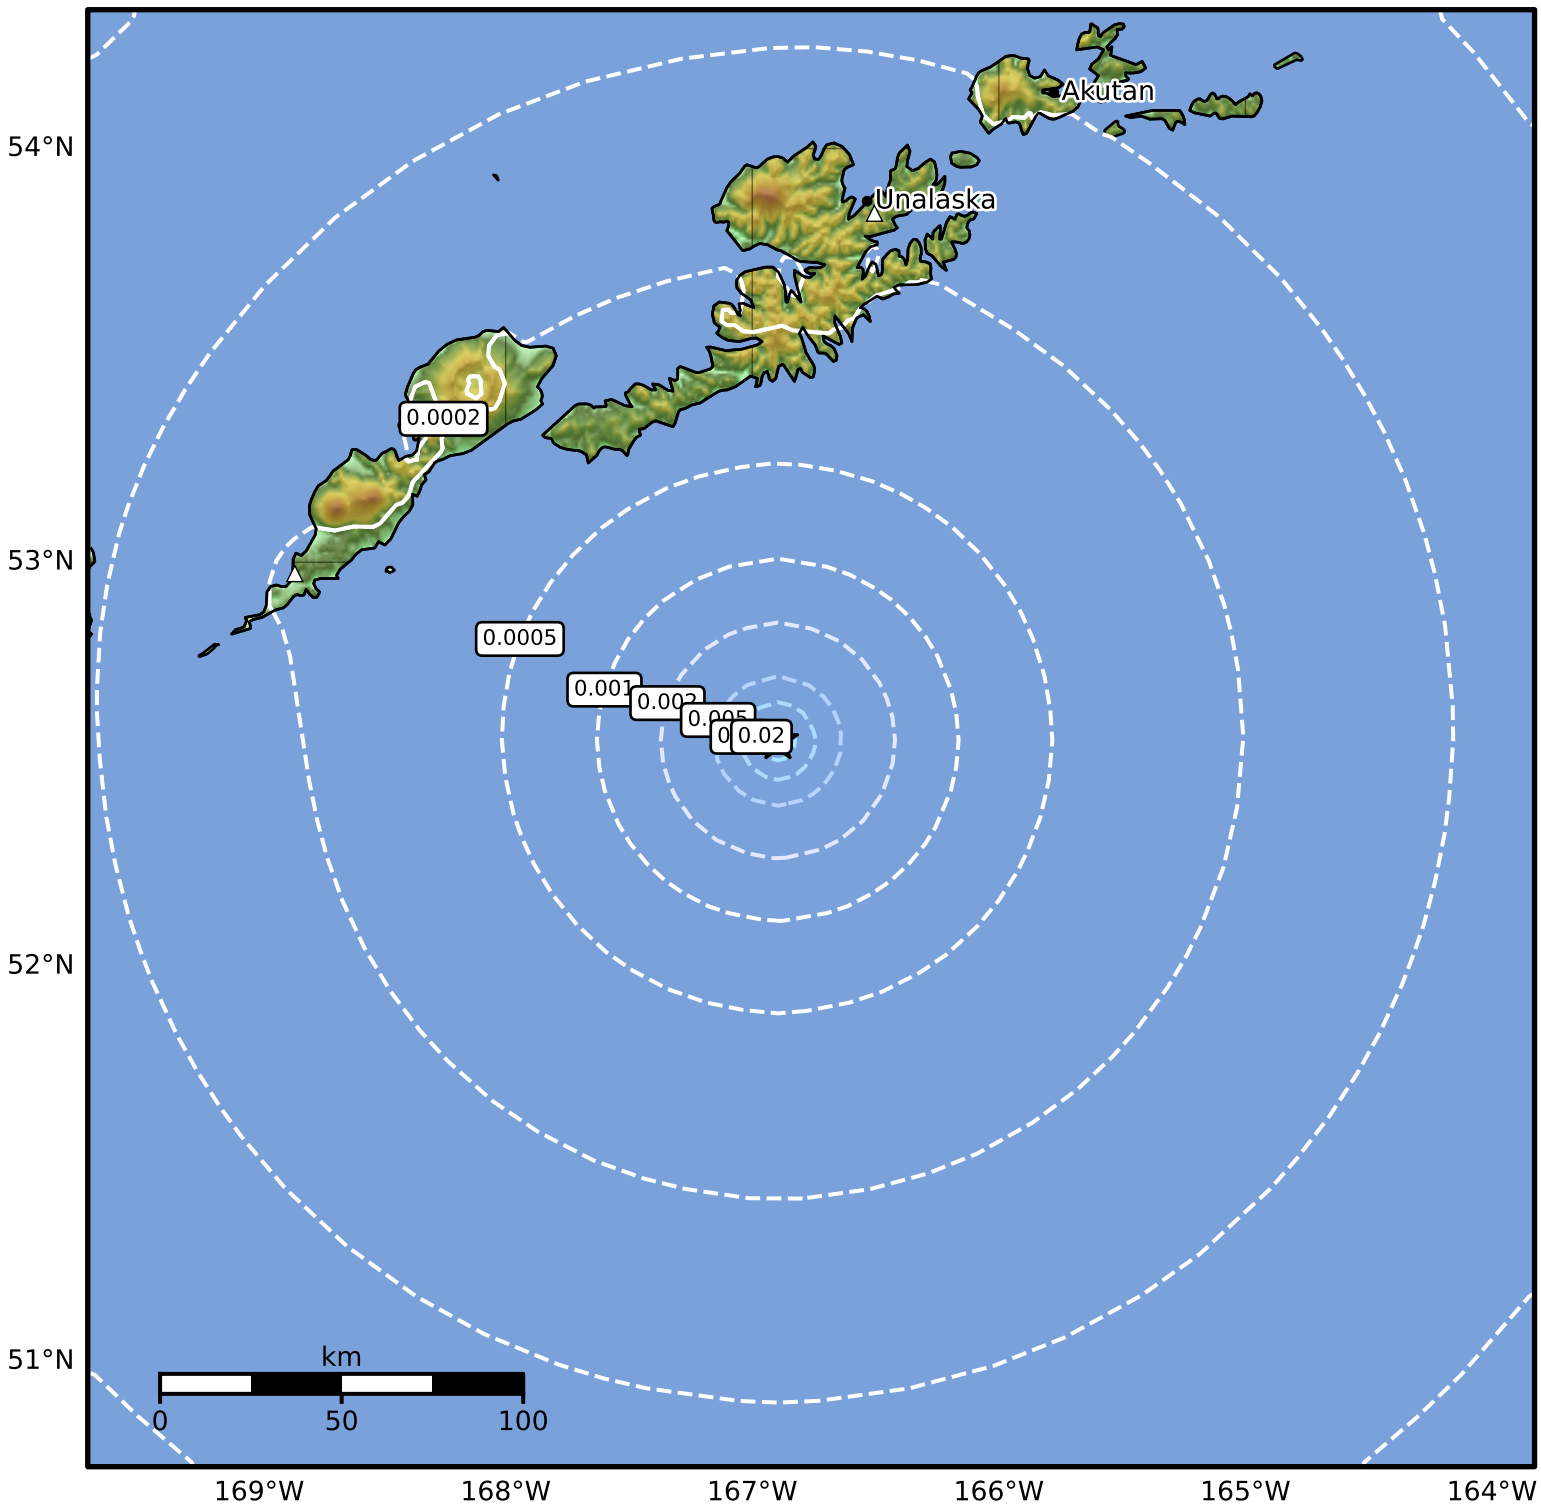

3.0 Second Peak Spectral Acceleration Map Alaska Earthquake Center
ShakeMap: 139 km (86 miles) ESE of Nikolski
Aug 02, 2024 19:12:20 UTC M3.6 N52.56 W166.90 Depth: 3.5km ID:ak0249vvxgrn

Scale based on Worden et al. (2012)

Version 2: Processed 2024-08-02T21:42:44Z

△ Seismic Instrument ○ Reported Intensity

★ Epicenter