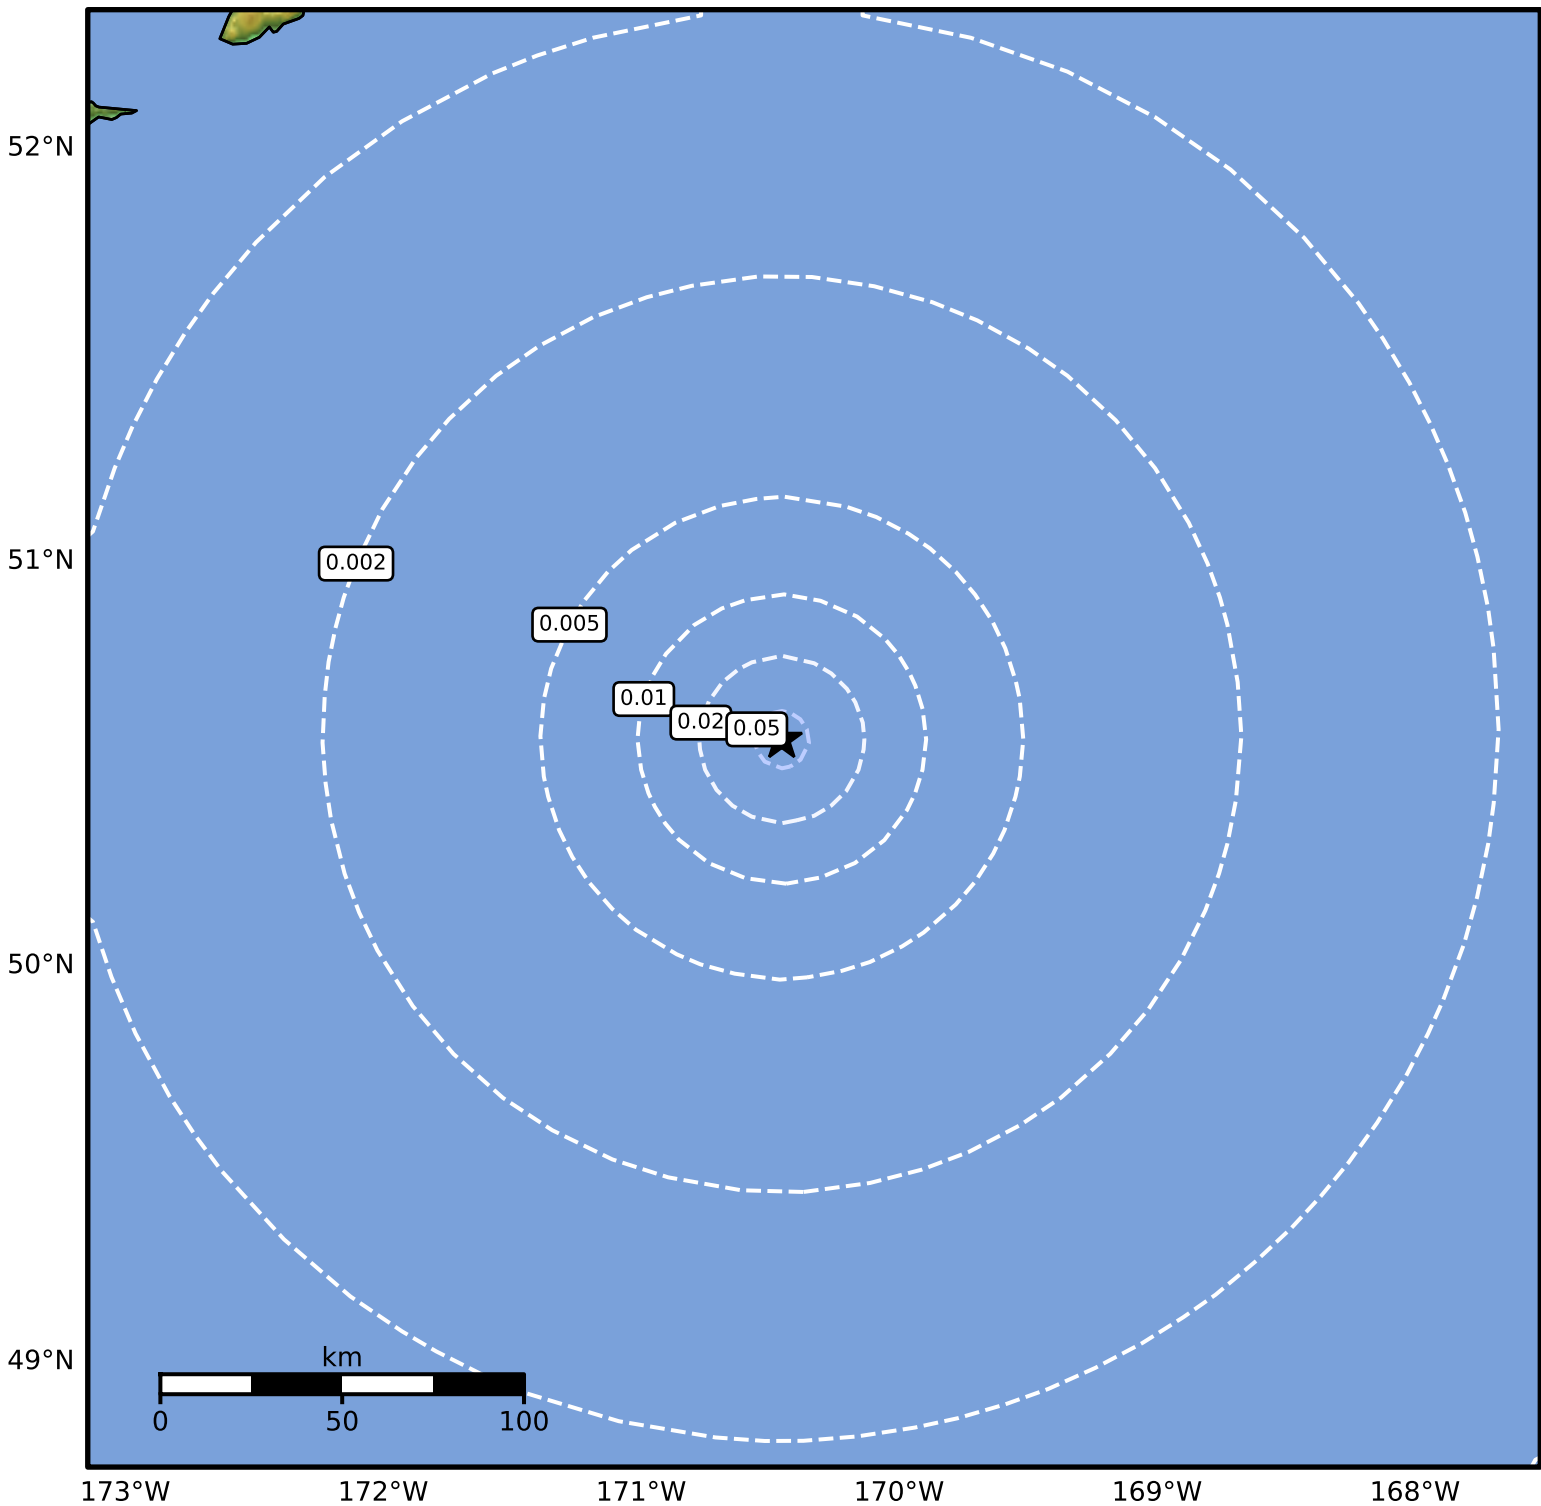

1.0 Second Peak Spectral Acceleration Map Alaska Earthquake Center
ShakeMap: 226 km (140 miles) SSE of Amukta Pass
Aug 07, 2024 12:07:28 UTC M3.5 N50.56 W170.45 Depth: 12.0km ID:ak024a41f4ye

SA(1.0) (%g)	0.1	0.2	0.5	1	2	5	10	20	50	100	200
---------------------	------------	------------	------------	----------	----------	----------	-----------	-----------	-----------	------------	------------

Scale based on Worden et al. (2012)

Version 1: Processed 2024-08-07T14:18:43Z

△ Seismic Instrument ○ Reported Intensity

★ Epicenter