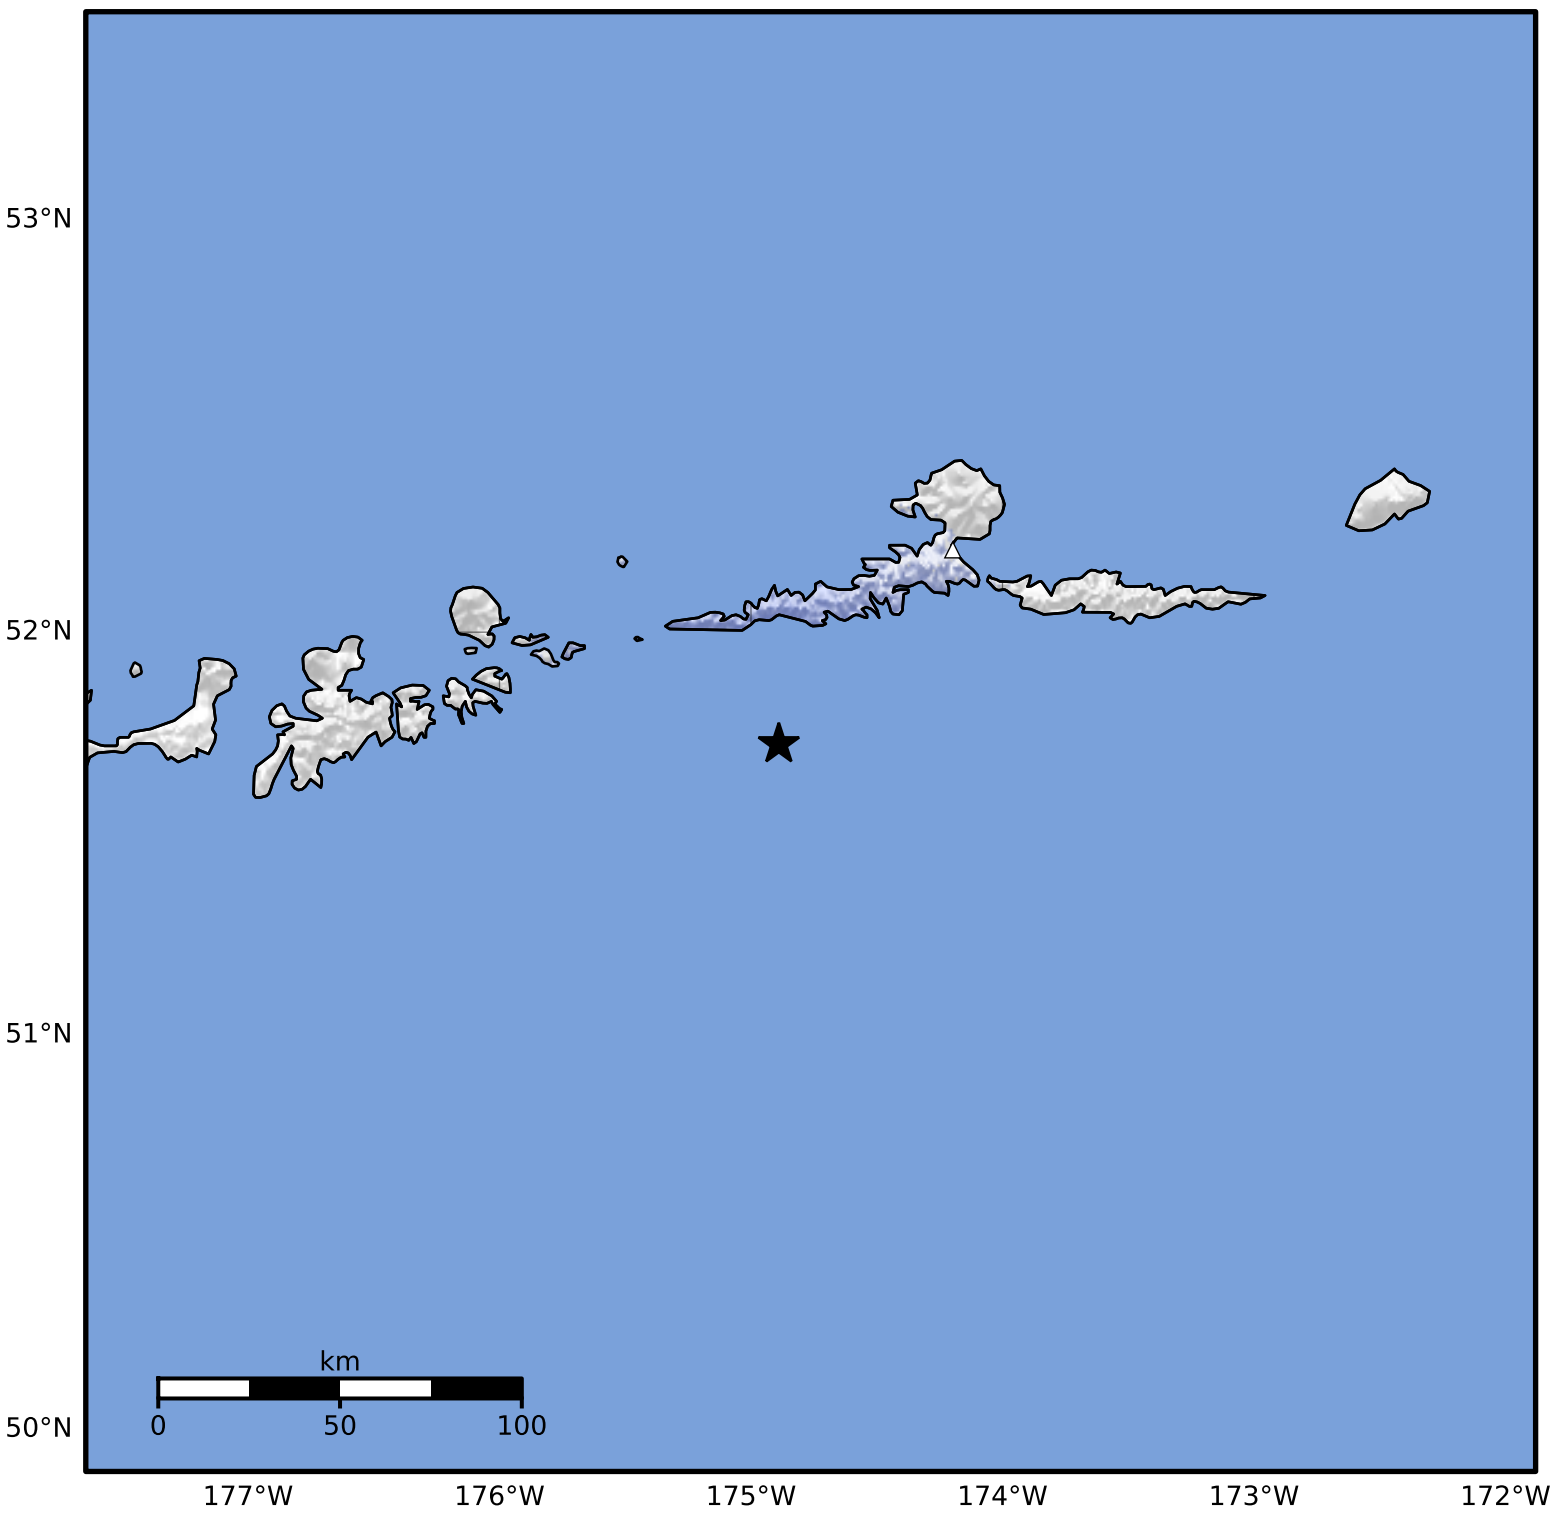

Macroseismic Intensity Map Alaska Earthquake Center
 ShakeMap: 70 km (43 miles) SW of Atka
 Aug 08, 2024 15:17:00 UTC M3.7 N51.72 W174.89 Depth: 40.7km ID:ak024a5qsuhm

SHAKING	Not felt	Weak	Light	Moderate	Strong	Very strong	Severe	Violent	Extreme
DAMAGE	None	None	None	Very light	Light	Moderate	Moderate/heavy	Heavy	Very heavy
PGA(%g)	<0.0464	0.297	2.76	6.2	11.5	21.5	40.1	74.7	>139
PGV(cm/s)	<0.0215	0.135	1.41	4.65	9.64	20	41.4	85.8	>178
INTENSITY	I	II-III	IV	V	VI	VII	VIII	IX	X+

Scale based on Worden et al. (2012) Version 2: Processed 2024-08-08T15:28:12Z
 △ Seismic Instrument ○ Reported Intensity ★ Epicenter