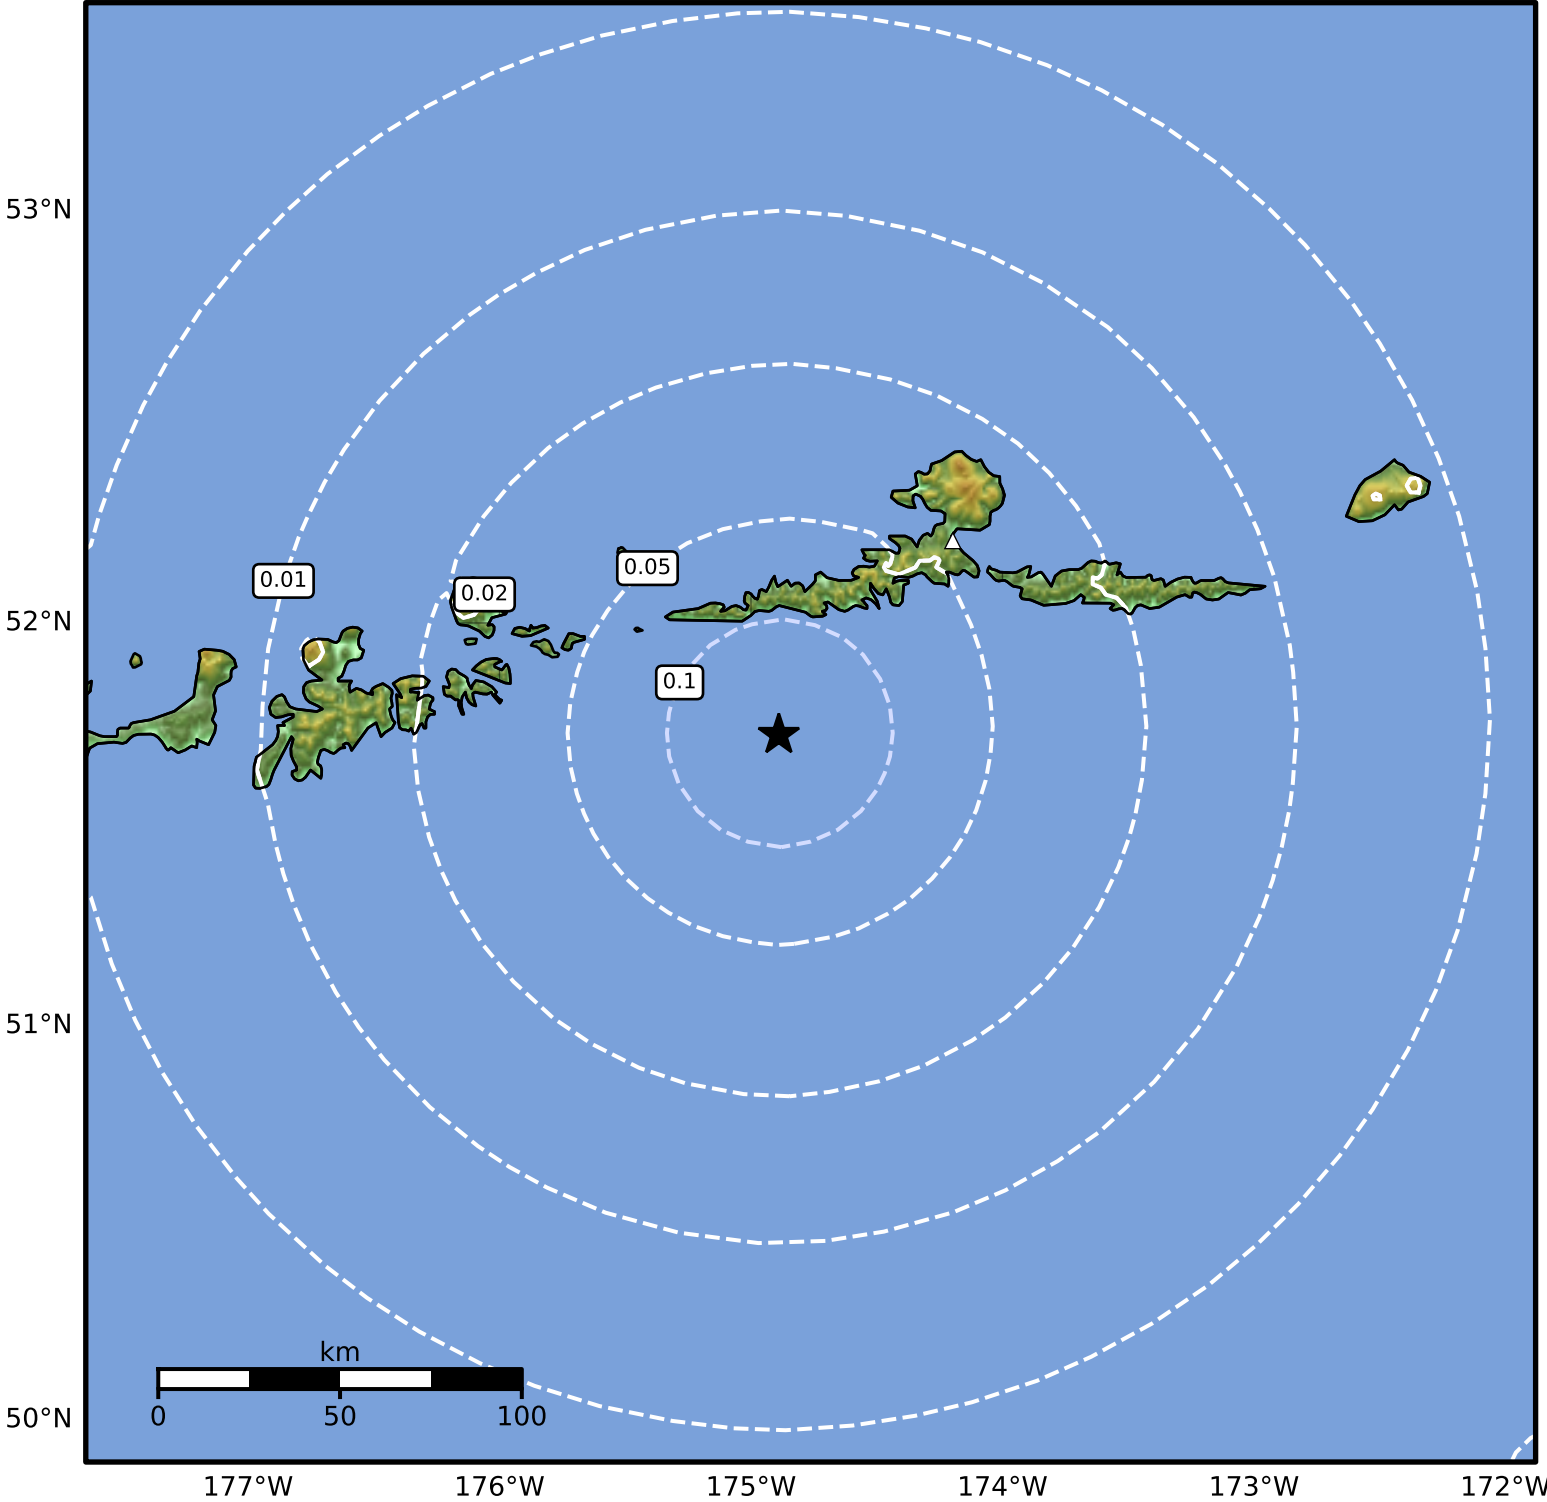

Peak Ground Acceleration Map Alaska Earthquake Center
ShakeMap: 70 km (43 miles) SW of Atka
Aug 08, 2024 15:17:00 UTC M3.7 N51.72 W174.89 Depth: 40.7km ID:ak024a5qsuhm

PGA (%g)	0.1	0.2	0.5	1	2	5	10	20	50	100	200
----------	-----	-----	-----	---	---	---	----	----	----	-----	-----

Scale based on Worden et al. (2012)

Version 2: Processed 2024-08-08T15:28:12Z

△ Seismic Instrument ○ Reported Intensity ★ Epicenter