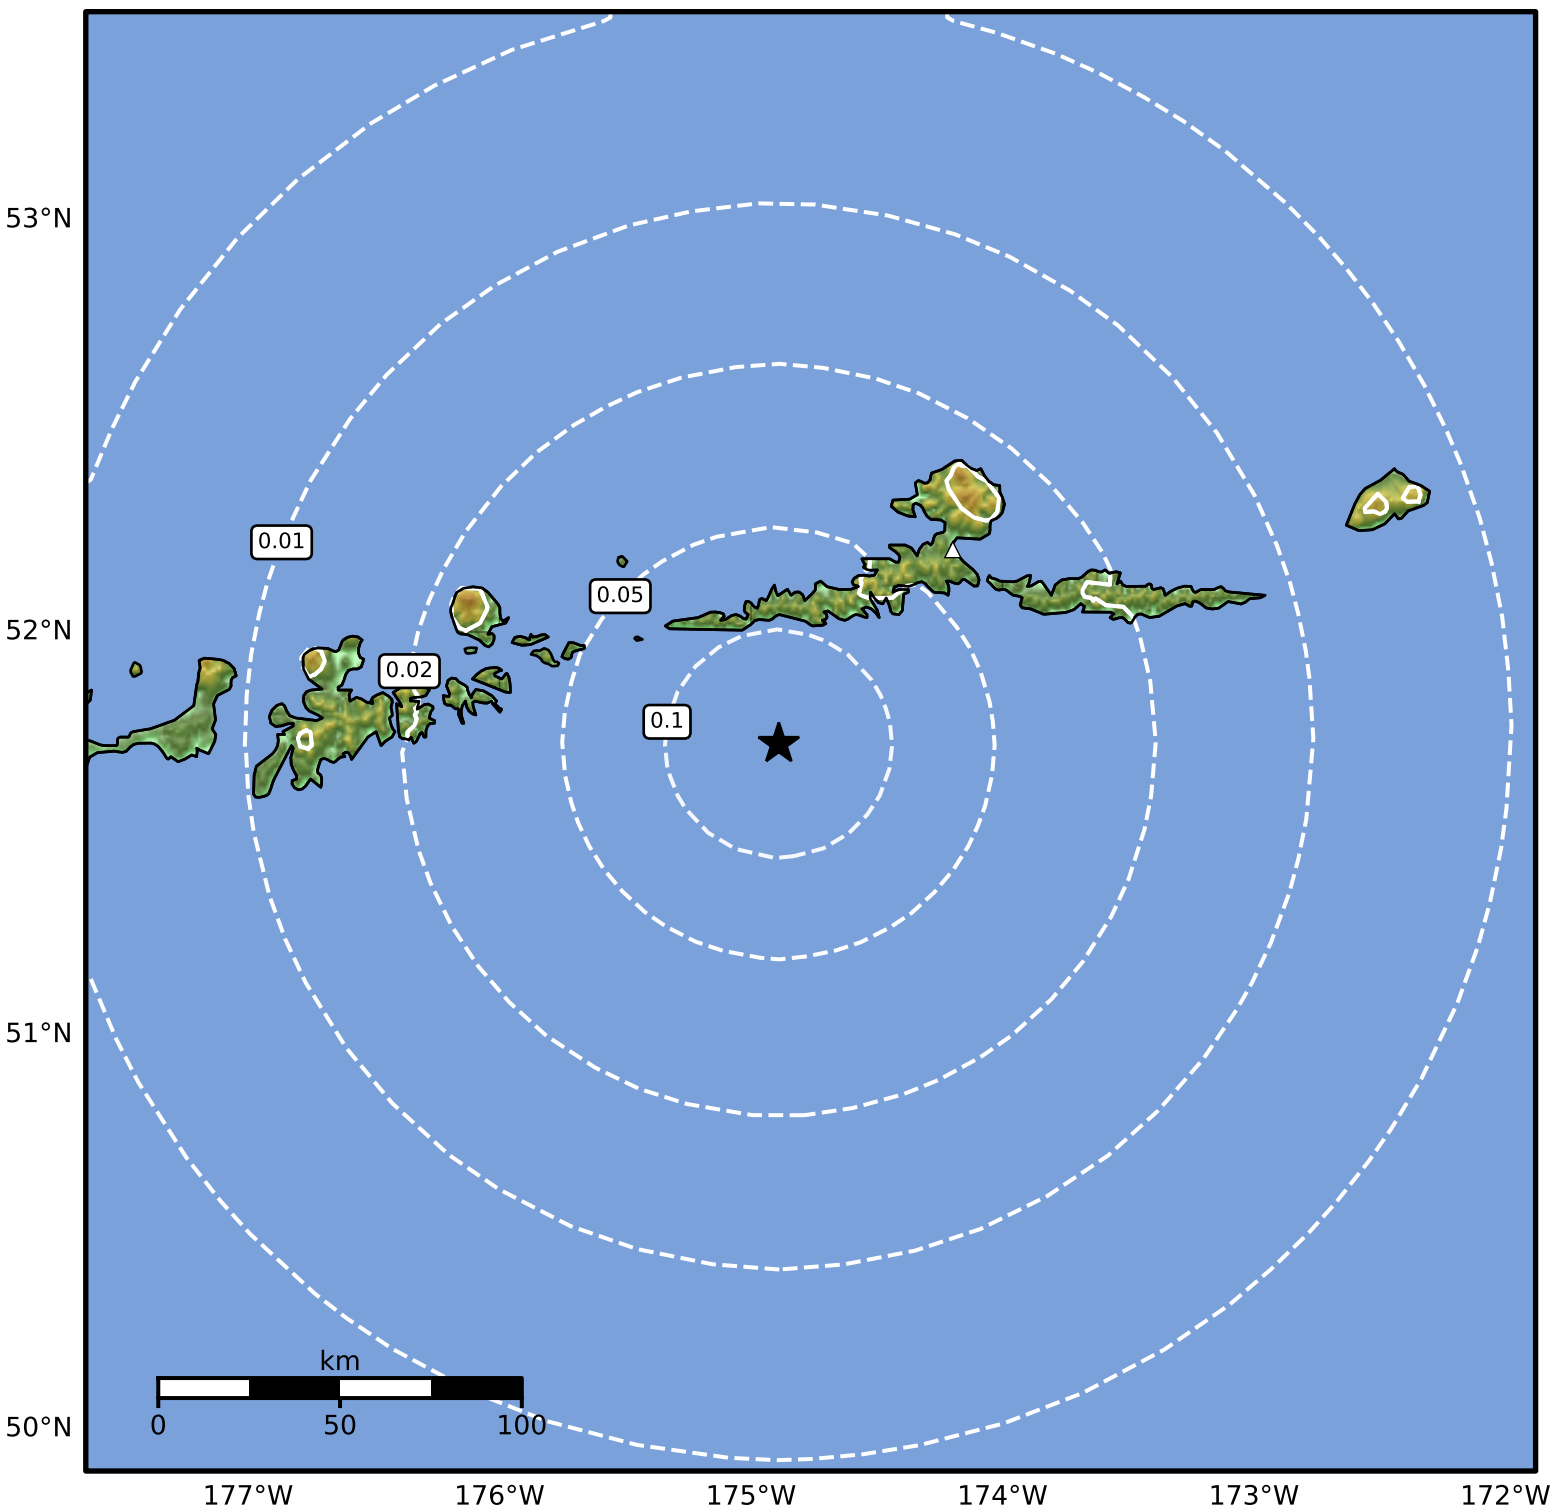

0.3 Second Peak Spectral Acceleration Map Alaska Earthquake Center  
 ShakeMap: 70 km (43 miles) SW of Atka  
 Aug 08, 2024 15:17:00 UTC M3.7 N51.72 W174.89 Depth: 40.7km ID:ak024a5qsuhm

SA(0.3) (%g)	0.1	0.2	0.5	1	2	5	10	20	50	100	200
--------------	-----	-----	-----	---	---	---	----	----	----	-----	-----

Scale based on Worden et al. (2012)

Version 2: Processed 2024-08-08T15:28:12Z

△ Seismic Instrument ○ Reported Intensity

★ Epicenter