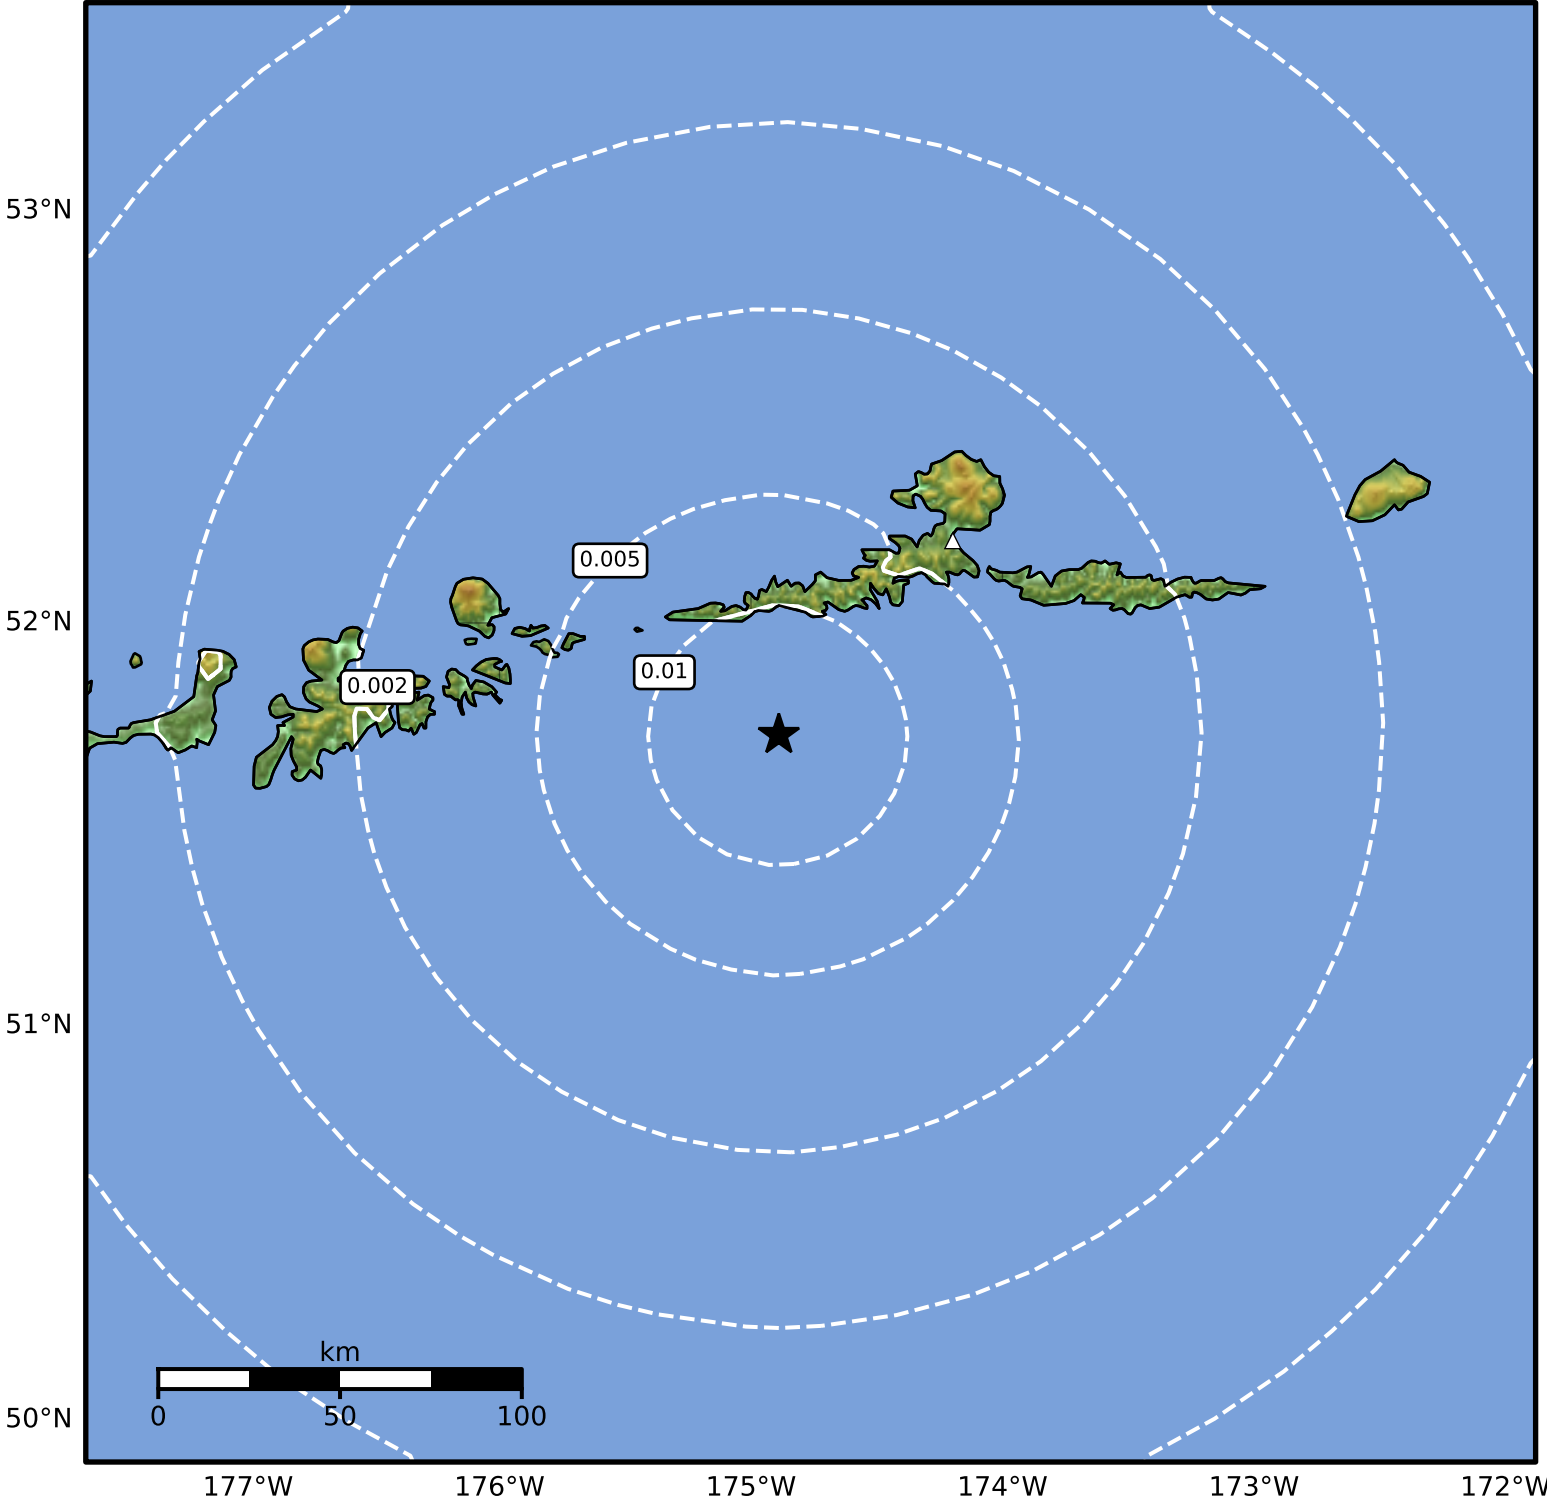

1.0 Second Peak Spectral Acceleration Map Alaska Earthquake Center
ShakeMap: 70 km (43 miles) SW of Atka
Aug 08, 2024 15:17:00 UTC M3.7 N51.72 W174.89 Depth: 40.7km ID:ak024a5qsuhm

SA(1.0) (%g)	0.1	0.2	0.5	1	2	5	10	20	50	100	200
--------------	-----	-----	-----	---	---	---	----	----	----	-----	-----

Scale based on Worden et al. (2012)

Version 2: Processed 2024-08-08T15:28:12Z

△ Seismic Instrument ○ Reported Intensity ★ Epicenter